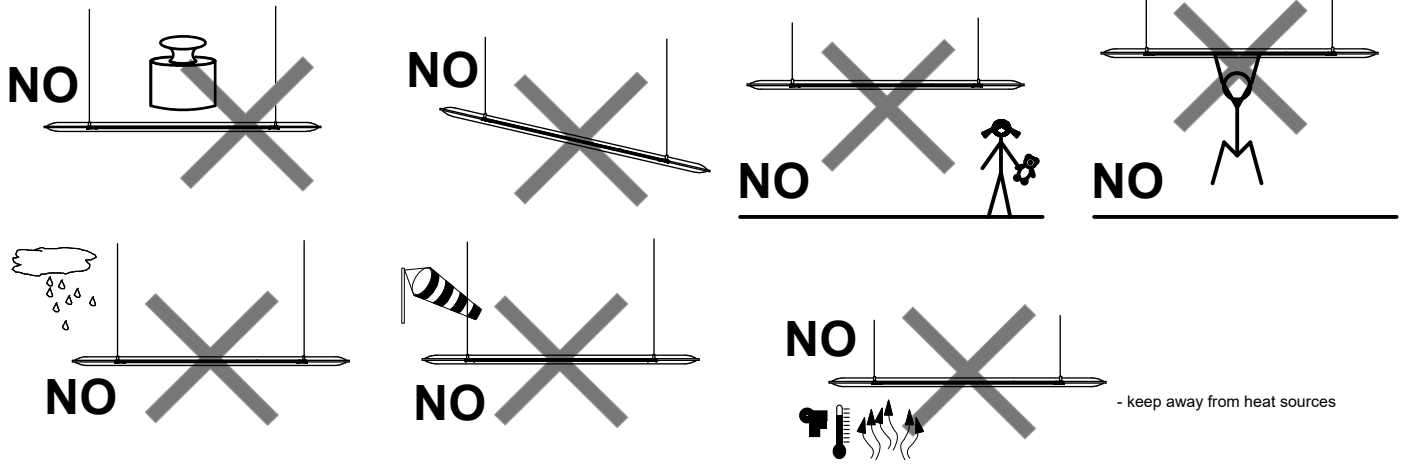

Congratulations on your latest SNOWSOUND purchase. Follow these instructions and you'll have this new product mounted in no time. If you need any help, or to order replacement/missing parts, please call **1-800-747-2660** or email "**info@snowsoundusa.com**"

NOTE!

Prior to assembling and installing the unit please read the following notes carefully. Pay particular attention to the drawings in the assembly instructions. Please consult these notes every time the product is assembled and/or installed.

1. The product must only be assembled and installed by qualified contractors. Warning: once the product has been assembled always check that the structure is suitable for the type of application and/or use to which it will be put. These products are not suitable for use by children.
2. Prior to installation check the load bearing capacity of the surface on which the product is to be fitted :use suitable fixtures according to the type of surface which must be able to withstand the forces generated.
3. Warning: if you have any doubts concerning how to install the product and/or the load bearing capacity of the surface on which it will fitted,do not fit it.
4. Do not use detergents to clean the parts that are not in textile fabric.
5. To clean the panel use only a dry stain removal, carefully following the instructions on the product used.
6. For further information on how to install the product,please contact your dealer. For any use different from the ones here shown please contact the dealer.
7. To complete the assembling of the products please follow the instructions related to the chosen support