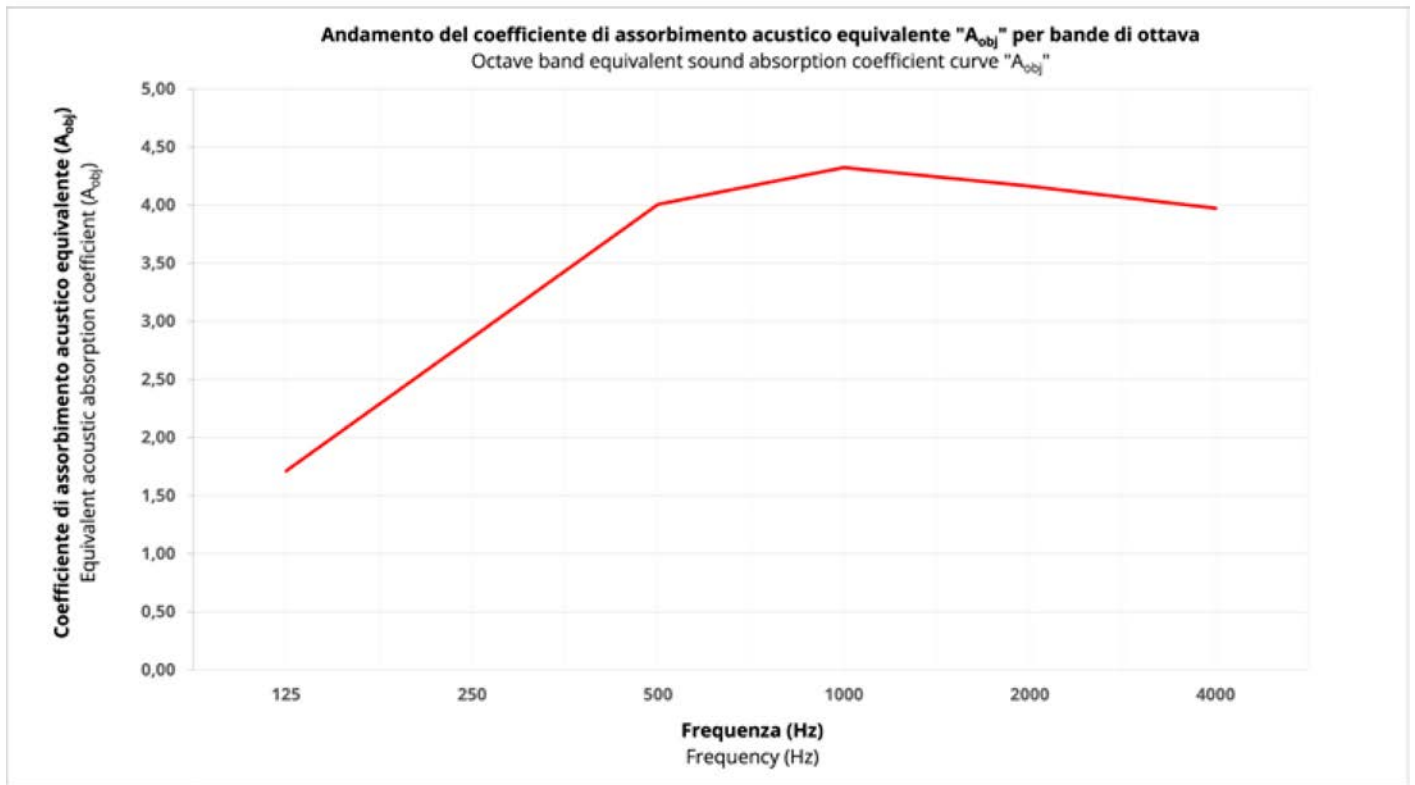

CILINDRO

SOFA CILINDRO 40.2 in. x 64 in. - FIBER 8 BOUCLÈ TEXTILE COVER