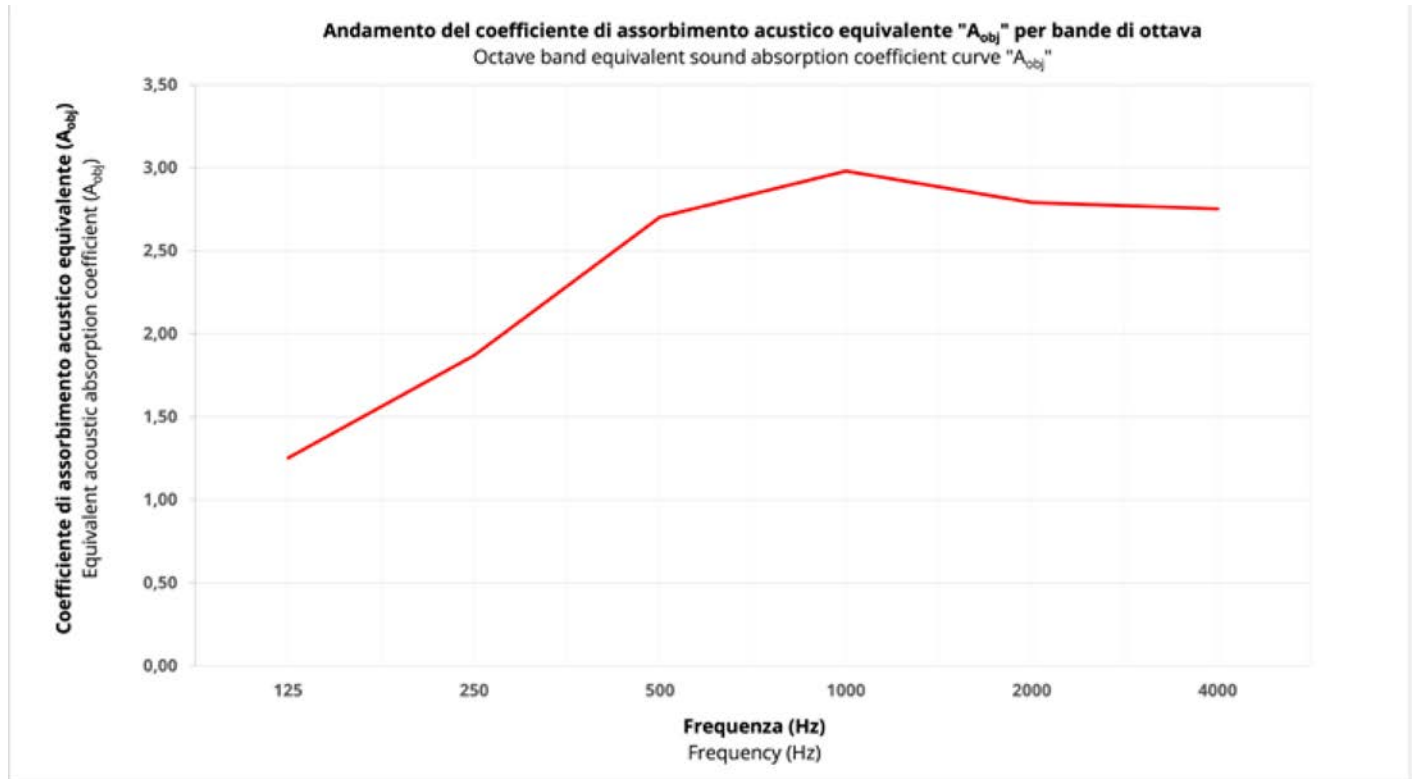

ARMCHAIR CILINDRO 40.2 in. x 34.5 in. - FIBER 3 MELANGE TEXTILE COVER