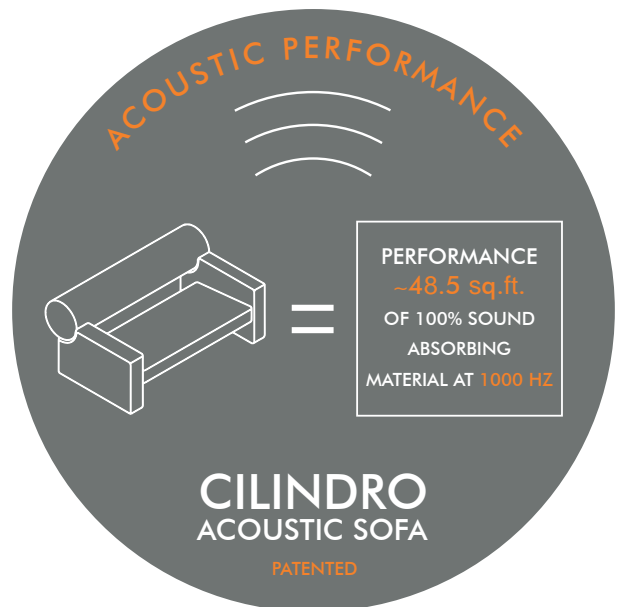

SNOWSOUND[®]
Acoustics & Well-Being Technologies

CILINDRO
ACOUSTICAL TEST DATA

CILINDRO

CILINDRO

ACOUSTIC PERFORMANCE

MEASUREMENT OF SOUND ABSORPTION COEFFICIENT CALCULATED ACCORDING TO ISO:354:2003 / ASTM C423 FREQUENCY Hz / Aobj (Aobj value = Sabins of absorption in the product in square feet)

(where Aobj is the equivalent sound absorption area of a 100% sound absorbing material, and one square foot of 100% sound absorbing material has a value of one Sabin).

MODEL: 7DB1-F3
Fiber 3 Melange
Textile cover

125 Hz / Aobj 12.27 sq.ft.
250 Hz / Aobj 19.05 sq.ft.
500 Hz / Aobj 28.74 sq.ft.
1000 Hz / Aobj 33.15 sq.ft.
2000 Hz / Aobj 32.83 sq.ft.
4000 Hz / Aobj 32.00 sq.ft.

MODEL: 7DB1-F8
Fiber 8 Bouclè
Textile cover