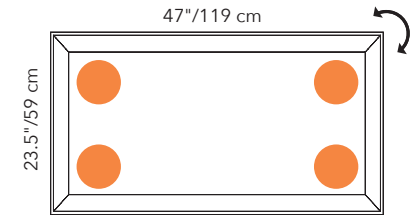

23.5"x 47"- PANEL ONLY

QUICK SHIP	COLOR	PART #	EXT. LEAD TIME	COLOR	PART #	EXT. LEAD TIME	COLOR	PART #	EXT. LEAD TIME	COLOR	PART #
	WHITE	40025649		SUN YELLOW	40025654		BEIGE	40025652		COOL WHITE	40025679
	SILVER GRAY	40025650		CARROT ORANGE	40025655		DOVE GRAY	40025653			
	CHARCOAL GRAY	40025651		RED	40025656		OLIVE GREEN	40025657			
	SLATE BLUE	40025659		RUSTIC BRICK	40025658		DARK TEAL	40025660			

EXTENDED LEAD TIME COLORS REQUIRE:
• LEAD TIME UP TO 10-12 WEEKS

Call your local representative for stock levels and availability

PANELS AVAILABLE IN SPECIAL ORDER COLORS. PLEASE REFER TO THE COLOR OPTIONS ON PAGES 6, 7 & 8. SPECIAL ORDER COLORS REQUIRE:

- MINIMUM ORDER QUANTITY 50 PER COLOR
- LEAD TIME UP TO 14-16 WEEKS
- +10% CUSTOM SERVICE FEE

WARNING: Fixings not included. Please see page: 117