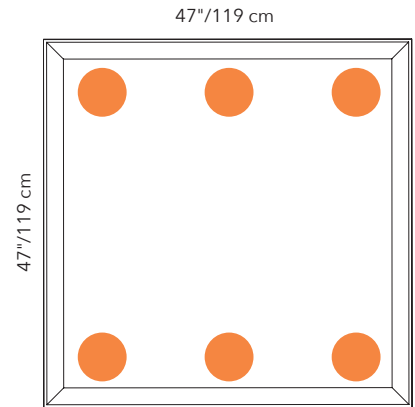

47"x 47"- PANEL ONLY

QUICK SHIP	COLOR	PART #	EXT. LEAD TIME	COLOR	PART #	EXT. LEAD TIME	COLOR	PART #
	WHITE	40025042		COOL WHITE	40025309		OLIVE GREEN	40025318
	SILVER GRAY	40025043		SUN YELLOW	40025316		DARK TEAL	40025307
	CHARCOAL GRAY	40025082		CARROT ORANGE	40025311		BEIGE	40025313
	SLATE BLUE	40025299		RUSTIC BRICK	40025291		DOVE GRAY	40025044
				RED	40025315		BLACK	40025733

EXTENDED LEAD TIME COLORS REQUIRE:
• LEAD TIME UP TO 10-12 WEEKS

Call your local representative for stock levels and availability

PANELS AVAILABLE IN SPECIAL ORDER COLORS. PLEASE REFER TO THE COLOR OPTIONS ON PAGES 6, 7 & 8. SPECIAL ORDER COLORS REQUIRE:

- MINIMUM ORDER QUANTITY 18 PER COLOR
- LEAD TIME UP TO 14-16 WEEKS
- +10% CUSTOM SERVICE FEE

WARNING: Fixings not included. Please see below.

47"x 63"- PANEL ONLY

QUICK SHIP	COLOR	PART #	EXT. LEAD TIME	COLOR	PART #	EXT. LEAD TIME	COLOR	PART #
	WHITE	40025045		COOL WHITE	40025310		OLIVE GREEN	40025319
	SILVER GRAY	40025046		SUN YELLOW	40025240		DARK TEAL	40025308
	CHARCOAL GRAY	40025080		CARROT ORANGE	40025241		BEIGE	40025314
	SLATE BLUE	40025300		RUSTIC BRICK	40025292		DOVE GRAY	40025047
				RED	40025284		BLACK	40025247

EXTENDED LEAD TIME COLORS REQUIRE:
• LEAD TIME UP TO 10-12 WEEKS

Call your local representative for stock levels and availability

PANELS AVAILABLE IN SPECIAL ORDER COLORS. PLEASE REFER TO THE COLOR OPTIONS ON PAGES 6, 7 & 8. SPECIAL ORDER COLORS REQUIRE:

- MINIMUM ORDER QUANTITY 18 PER COLOR
- LEAD TIME UP TO 14-16 WEEKS
- +10% CUSTOM SERVICE FEE

WARNING: Fixings not included. Please see below.

MAGNETIC WALL HARDWARE

PANEL SIZE	PART #	QTY	FINISH
FITS ALL SIZES	40025843	SET OF 4	STEEL
PANEL SIZE	PART #	QTY	FINISH
FITS ALL SIZES	40025844	SET OF 6	STEEL

Screws to fasten bracket to wall not included.

OPTIONAL SAFETY CABLES - PAIR