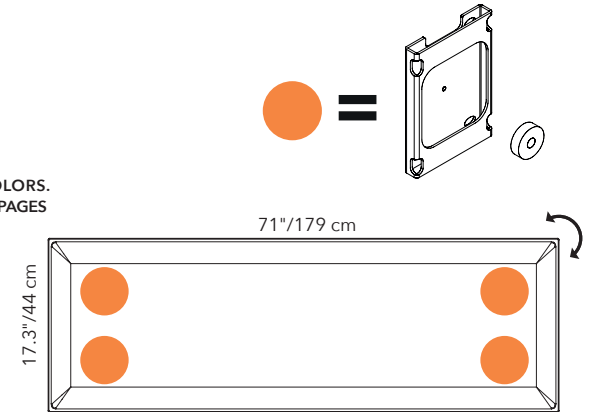

17.3"x 71"- PANEL ONLY

QUICK SHIP	COLOR	PART #	EXT. LEAD TIME	COLOR	PART #	EXT. LEAD TIME	COLOR	PART #
	WHITE	40025608		SUN YELLOW	40025613		OLIVE GREEN	40025616
	SILVER GRAY	40025609		CARROT ORANGE	40025614		DARK TEAL	40025619
	CHARCOAL GRAY	40025610		RUSTIC BRICK	40025617		BEIGE	40025611
	SLATE BLUE	40025618		RED	40025615		DOVE GRAY	40025612

EXTENDED LEAD TIME COLORS REQUIRE:
• LEAD TIME UP TO 10-12 WEEKS

Call your local representative for stock levels and availability

PANELS AVAILABLE IN SPECIAL ORDER COLORS. PLEASE REFER TO THE COLOR OPTIONS ON PAGES 6, 7 & 8. SPECIAL ORDER COLORS REQUIRE:

- MINIMUM ORDER QUANTITY 60 PER COLOR
- LEAD TIME UP TO 14-16 WEEKS
- +10% CUSTOM SERVICE FEE

WARNING: Fixings not included. Please see page: 117