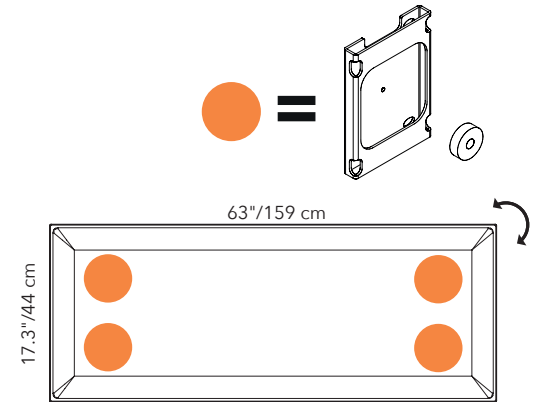

17.3"x 63"- PANEL ONLY

QUICK SHIP	COLOR	PART #	EXT. LEAD TIME	COLOR	PART #	EXT. LEAD TIME	COLOR	PART #
	WHITE	40025595		SUN YELLOW	40025600		OLIVE GREEN	40025603
	SILVER GRAY	40025596		CARROT ORANGE	40025601		DARK TEAL	40025606
	CHARCOAL GRAY	40025597		RUSTIC BRICK	40025604		BEIGE	40025598
	SLATE BLUE	40025605		RED	40025602		DOVE GRAY	40025599

EXTENDED LEAD TIME COLORS REQUIRE:
• LEAD TIME UP TO 10-12 WEEKS

Call your local representative for stock levels and availability

PANELS AVAILABLE IN SPECIAL ORDER COLORS. PLEASE REFER TO THE COLOR OPTIONS ON PAGES 6, 7 & 8. SPECIAL ORDER COLORS REQUIRE:

- MINIMUM ORDER QUANTITY 60 PER COLOR
- LEAD TIME UP TO 14-16 WEEKS
- +10% CUSTOM SERVICE FEE

WARNING: Fixings not included. Please see page: 117