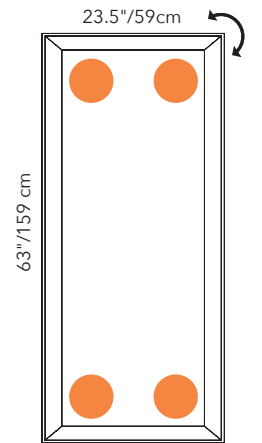

23.5"x 47"- PANEL ONLY

QUICK SHIP	COLOR	PART #	EXT. LEAD TIME	COLOR	PART #	EXT. LEAD TIME	COLOR	PART #	EXT. LEAD TIME	COLOR	PART #
	WHITE	40025649		SUN YELLOW	40025654		BEIGE	40025652		COOL WHITE	40025679
	SILVER GRAY	40025650		CARROT ORANGE	40025655		DOVE GRAY	40025653			
	CHARCOAL GRAY	40025651		RED	40025656		OLIVE GREEN	40025657			
	SLATE BLUE	40025659		RUSTIC BRICK	40025658		DARK TEAL	40025660			

EXTENDED LEAD TIME COLORS REQUIRE:
• LEAD TIME UP TO 10-12 WEEKS

Call your local representative for stock levels and availability

PANELS AVAILABLE IN SPECIAL ORDER COLORS. PLEASE REFER TO THE COLOR OPTIONS ON PAGES 6, 7 & 8. SPECIAL ORDER COLORS REQUIRE:

- MINIMUM ORDER QUANTITY 50 PER COLOR
- LEAD TIME UP TO 14-16 WEEKS
- +10% CUSTOM SERVICE FEE

WARNING: Fixings not included. Please see page: 117

23.5"x 63"- PANEL ONLY

QUICK SHIP	COLOR	PART #	QUICK SHIP	COLOR	PART #	EXT. LEAD TIME	COLOR	PART #
	WHITE	40025002		OLIVE GREEN	40020058		SUN YELLOW	40020056
	SILVER GRAY	40025001		BEIGE	40020055		RUSTIC BRICK	40025287
	CHARCOAL GRAY	40025003		DOVE GRAY	40025004		DARK TEAL	40025303
	CARROT ORANGE	40025006		SLATE BLUE	40025295		COOL WHITE	40025664
	RED	40020057		BLUE	40020055			

WARNING: Fixings not included. Please see page: 117

EXTENDED LEAD TIME COLORS REQUIRE:
• LEAD TIME UP TO 10-12 WEEKS

Call your local representative for stock levels and availability

PANELS AVAILABLE IN SPECIAL ORDER COLORS. PLEASE REFER TO THE COLOR OPTIONS ON PAGES 6, 7 & 8. SPECIAL ORDER COLORS REQUIRE:

- MINIMUM ORDER QUANTITY 50 PER COLOR
- LEAD TIME UP TO 14-16 WEEKS
- +10% CUSTOM SERVICE FEE

23.5"x 71"- PANEL ONLY

QUICK SHIP	COLOR	PART #	QUICK SHIP	COLOR	PART #
	SILVER GRAY	40025661		SLATE BLUE	40025663
	CHARCOAL GRAY	40025723			

EXTENDED LEAD TIME COLORS REQUIRE:
• LEAD TIME UP TO 10-12 WEEKS