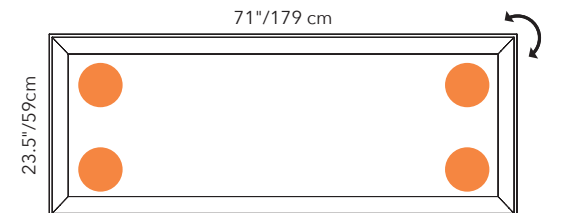

WARNING: Fixings not included. Please see page: 117