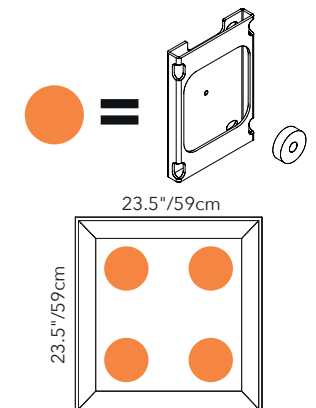

23.5"x 23.5"- PANEL ONLY

QUICK SHIP	COLOR	PART #	EXT. LEAD TIME	COLOR	PART #	EXT. LEAD TIME	COLOR	PART #
	WHITE	40025140		SUN YELLOW	40025209		BEIGE	40025207
	SILVER GRAY	40025141		CARROT ORANGE	40025211		DOVE GRAY	40025208
	CHARCOAL GRAY	40025142		RED	40025210		OLIVE GREEN	40025213
	SLATE BLUE	40025296		RUSTIC BRICK	40025288		DARK TEAL	40025304

EXTENDED LEAD TIME COLORS REQUIRE:
• LEAD TIME UP TO 10-12 WEEKS

Call your local representative for stock levels and availability

PANELS AVAILABLE IN SPECIAL ORDER COLORS. PLEASE REFER TO THE COLOR OPTIONS ON PAGES 6, 7 & 8. SPECIAL ORDER COLORS REQUIRE:

- MINIMUM ORDER QUANTITY 70 PER COLOR
- LEAD TIME UP TO 14-16 WEEKS
- +10% CUSTOM SERVICE FEE

WARNING: Fixings not included. Please see page: 117