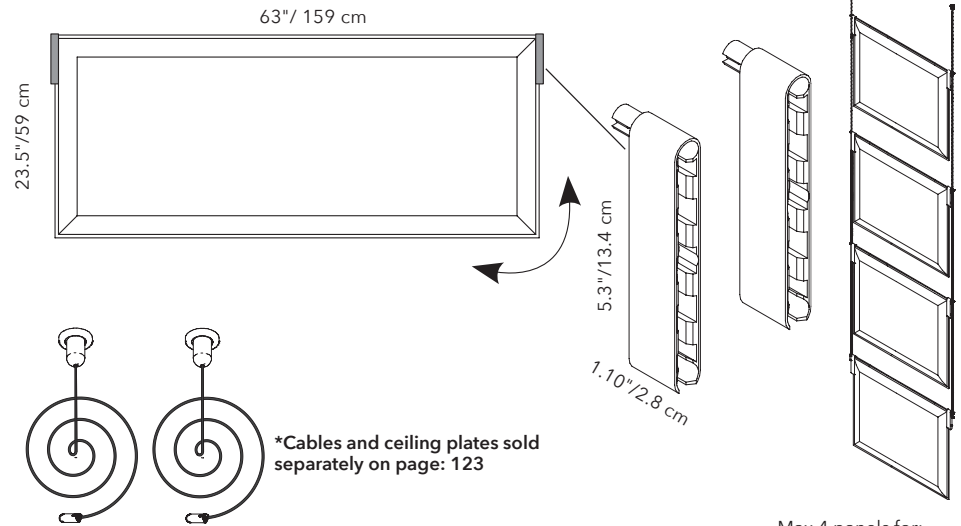

23.5" x 63" CEILING SUSPENDED - KIT

QUICK SHIP	COLOR	PART #	QUICK SHIP	COLOR	PART #	EXT. LEAD TIME	COLOR	PART #
	WHITE	40039030		DOVE GRAY	40039032		SUN YELLOW	40039036
	SILVER GRAY	40039029		CHARCOAL GRAY	40039031		RUSTIC BRICK	40039052
	CARROT ORANGE	40039033		OLIVE GREEN	40039038		DARK TEAL	40039055
	RED	40039037		BEIGE	40039035		COOL WHITE	40025818
	BLUE	40039034		SLATE BLUE	40039053