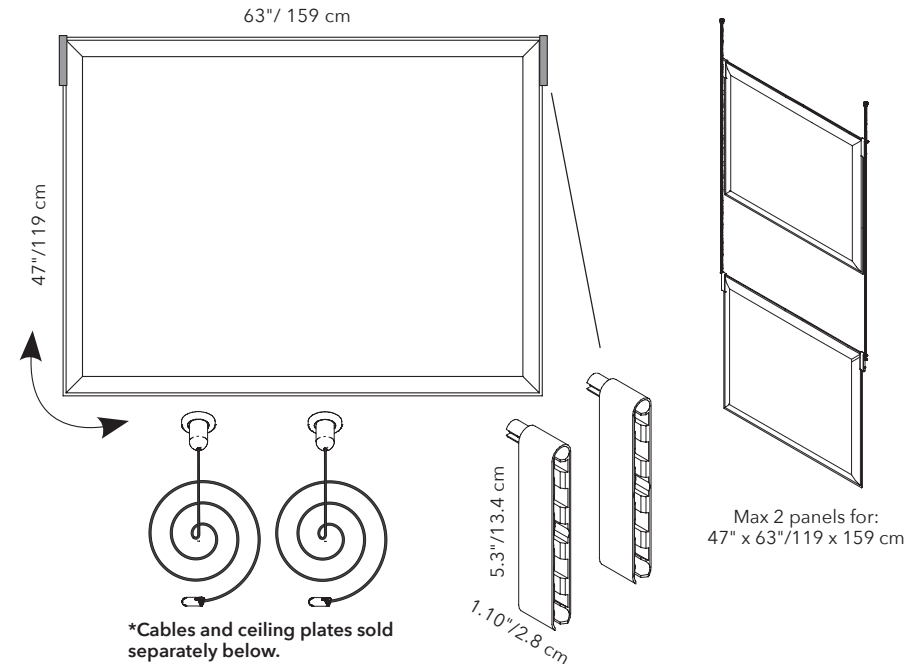

## CEILING CABLES - KIT

PANEL SIZE	PART #	QTY	FINISH
FITS ALL 5 SIZES	40039004	1 PAIR	CHROME

Pair of steel cables (157"/ 400 cm), ceiling plate with one top connector and finished lower end.