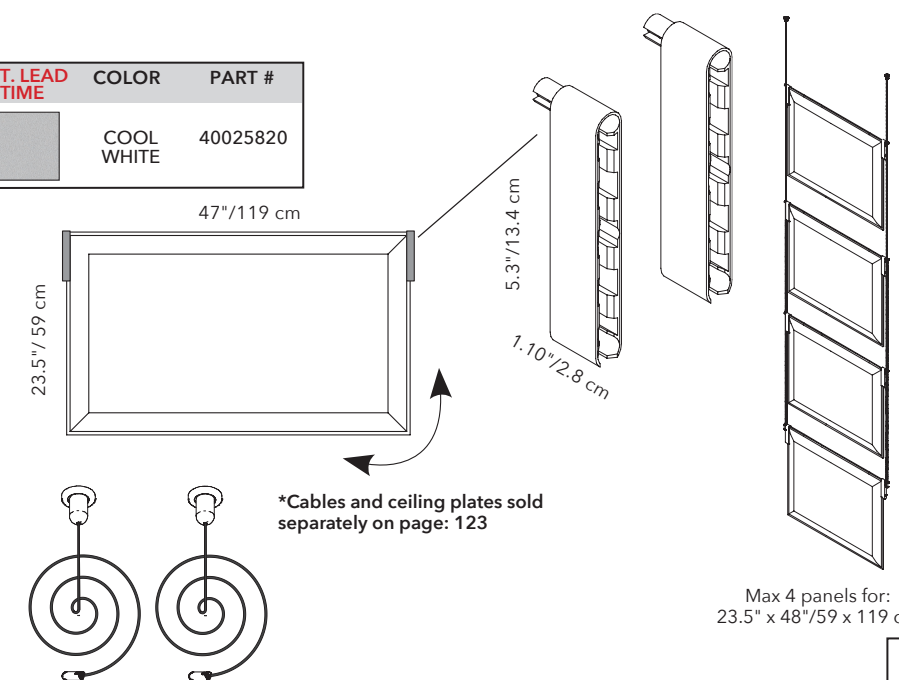

Max 4 panels for:
23.5" x 48"/59 x 119 cm