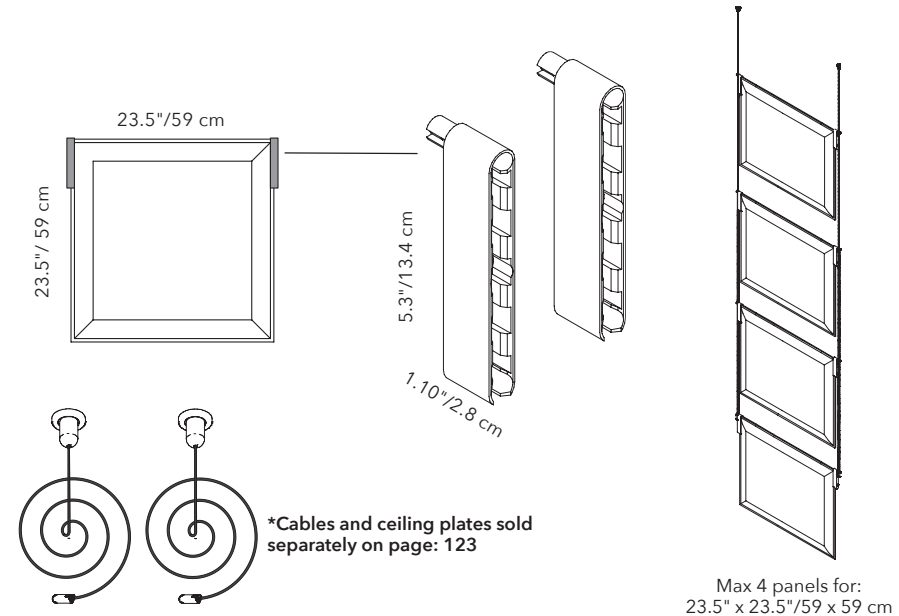

23.5" x 23.5" CEILING SUSPENDED - KIT

QUICK SHIP	COLOR	PART #	EXT. LEAD TIME	COLOR	PART #	EXT. LEAD TIME	COLOR	PART #
	WHITE	40039077		SUN YELLOW	40039080		BEIGE	40039079
	SILVER GRAY	40039084		CARROT ORANGE	40039085		DOVE GRAY	40039078
	CHARCOAL GRAY	40039086		RED	40039081		OLIVE GREEN	40039082
	SLATE BLUE	40039102		RUSTIC BRICK	40039087		DARK TEAL	40039089

Kit includes: (1) Panel, and (1) Pair of Brackets

EXTENDED LEAD TIME COLORS REQUIRE:

- LEAD TIME UP TO 10-12 WEEKS

Call your local representative for stock levels and availability

PANELS AVAILABLE IN SPECIAL ORDER COLORS. PLEASE REFER TO THE COLOR OPTIONS ON PAGES 6, 7 & 8. SPECIAL ORDER COLORS REQUIRE:

- MINIMUM ORDER QUANTITY 70 PER COLOR
- LEAD TIME UP TO 14-16 WEEKS
- +10% CUSTOM SERVICE FEE

Max 4 panels for:
23.5" x 23.5"/59 x 59 cm

23.5" x 47" CEILING SUSPENDED - KIT

QUICK SHIP	COLOR	PART #	EXT. LEAD TIME	COLOR	PART #	EXT. LEAD TIME	COLOR	PART #	EXT. LEAD TIME	COLOR	PART #
	WHITE	40039091		SUN YELLOW	40039094		BEIGE	40039093		COOL WHITE	40025820
	SILVER GRAY	40039098		CARROT ORANGE	40039099		DOVE GRAY	40039092			
	CHARCOAL GRAY	40039100		RED	40039095		OLIVE GREEN	40039096			
	SLATE BLUE	40039102		RUSTIC BRICK	40039101		DARK TEAL	40039103			

Kit includes: (1) Panel, and (1) Pair of Brackets

EXTENDED LEAD TIME COLORS REQUIRE:

- LEAD TIME UP TO 10-12 WEEKS

Call your local representative for stock levels and availability

PANELS AVAILABLE IN SPECIAL ORDER COLORS. PLEASE REFER TO THE COLOR OPTIONS ON PAGES 6, 7 & 8. SPECIAL ORDER COLORS REQUIRE:

- MINIMUM ORDER QUANTITY 50 PER COLOR
- LEAD TIME UP TO 14-16 WEEKS
- +10% CUSTOM SERVICE FEE