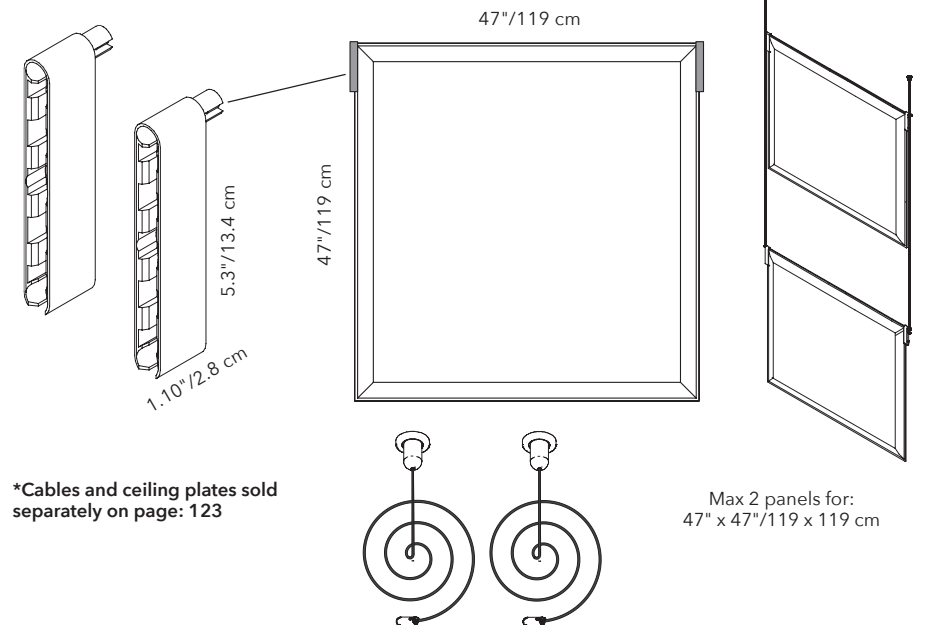

47" x 47" CEILING SUSPENDED - KIT

QUICK SHIP	COLOR	PART #	EXT. LEAD TIME	COLOR	PART #	EXT. LEAD TIME	COLOR	PART #
	WHITE	40039042		COOL WHITE	40039059		RUSTIC BRICK	40039056
	SILVER GRAY	40039041		BEIGE	40039061		OLIVE GREEN	40039064
	CHARCOAL GRAY	40039043		SUN YELLOW	40039063		DARK TEAL	40039058
	SLATE BLUE	40039057		CARROT ORANGE	40039060		DOVE GRAY	40039044
				RED	40039062		BLACK	40039105