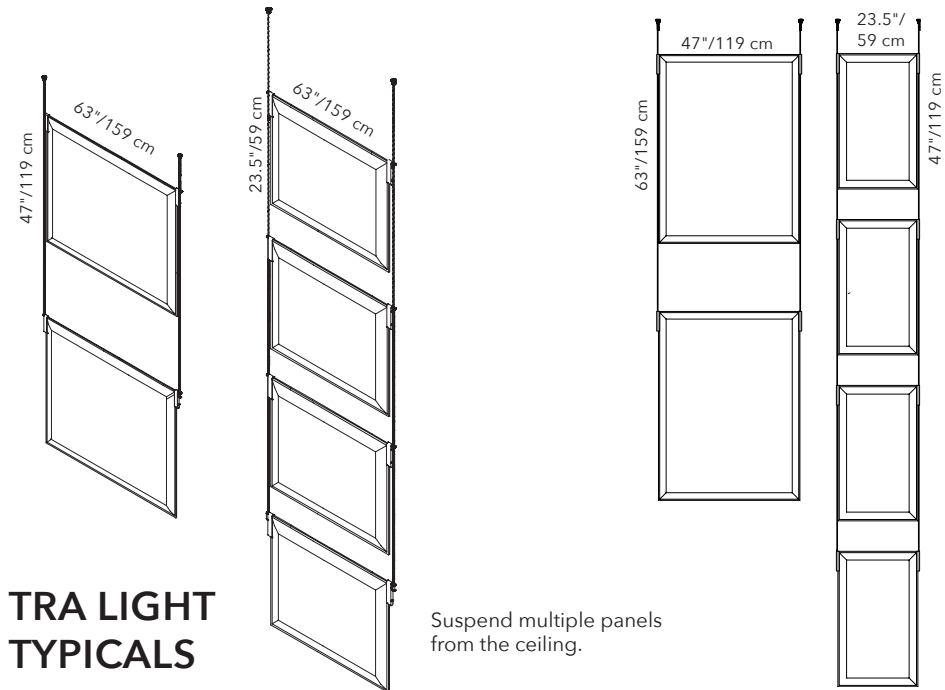

## CEILING CABLES - KIT

PANEL SIZE	PART #	QTY	FINISH
FITS ALL 5 SIZES	40039004	1 PAIR	CHROME

Pair of steel cables (157"/ 400 cm), ceiling plate with one top connector and finished lower end.