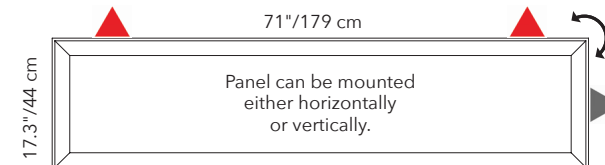

EXTENDED LEAD TIME COLORS REQUIRE:
• LEAD TIME UP TO 10-12 WEEKS
Call your local representative for stock levels and availability

PANELS AVAILABLE IN SPECIAL ORDER COLORS. PLEASE REFER TO THE COLOR OPTIONS ON PAGES 6, 7 & 8. SPECIAL ORDER COLORS REQUIRE:
• MINIMUM ORDER QUANTITY 60 PER COLOR
• LEAD TIME UP TO 14-16 WEEKS
• +10% CUSTOM SERVICE FEE

23.5"x 23.5" - PANEL ONLY

QUICK SHIP	COLOR	PART #	EXT. LEAD TIME	COLOR	PART #	EXT. LEAD TIME	COLOR	PART #
	WHITE	40025140		SUN YELLOW	40025209		BEIGE	40025207
	SILVER GRAY	40025141		CARROT ORANGE	40025211		DOVE GRAY	40025208
	CHARCOAL GRAY	40025142		RED	40025210		OLIVE GREEN	40025213
	SLATE BLUE	40025296		RUSTIC BRICK	40025288		DARK TEAL	40025304

EXTENDED LEAD TIME COLORS REQUIRE:
• LEAD TIME UP TO 10-12 WEEKS
Call your local representative for stock levels and availability

PANELS AVAILABLE IN SPECIAL ORDER COLORS. PLEASE REFER TO THE COLOR OPTIONS ON PAGES 6, 7 & 8. SPECIAL ORDER COLORS REQUIRE:
• MINIMUM ORDER QUANTITY 70 PER COLOR
• LEAD TIME UP TO 14-16 WEEKS
• +10% CUSTOM SERVICE FEE