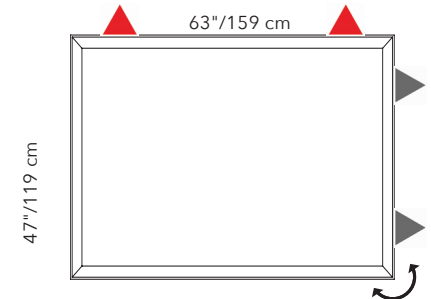

EXTENDED LEAD TIME COLORS REQUIRE:

- LEAD TIME UP TO 10-12 WEEKS

Call your local representative for stock levels and availability

- MINIMUM ORDER QUANTITY 18 PER COLOR
- LEAD TIME UP TO 14-16 WEEKS
- +10% CUSTOM SERVICE FEE