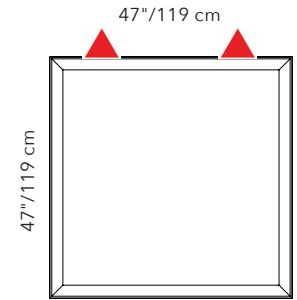

47"x 47" - PANEL ONLY

QUICK SHIP	COLOR	PART #	EXT. LEAD TIME	COLOR	PART #	EXT. LEAD TIME	COLOR	PART #
	WHITE	40025042		COOL WHITE	40025309		RUSTIC BRICK	40025291
	SILVER GRAY	40025043		BEIGE	40025313		OLIVE GREEN	40025318
	CHARCOAL GRAY	40025082		SUN YELLOW	40025316		DARK TEAL	40025307
	SLATE BLUE	40025299		CARROT ORANGE	40025311		DOVE GRAY	40025044
				RED	40025315		BLACK	40025733

EXTENDED LEAD TIME COLORS REQUIRE:

- LEAD TIME UP TO 10-12 WEEKS

Call your local representative for stock levels and availability

- MINIMUM ORDER QUANTITY 18 PER COLOR
- LEAD TIME UP TO 14-16 WEEKS
- +10% CUSTOM SERVICE FEE