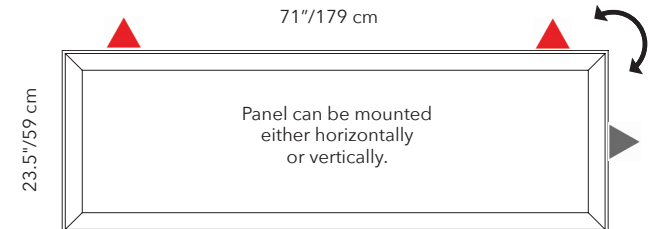

23.5"x 71" - PANEL ONLY

QUICK SHIP	COLOR	PART #	QUICK SHIP	COLOR	PART #
	SILVER GRAY	40025661		SLATE BLUE	40025663
	CHARCOAL GRAY	40025662			

Call your local representative for stock levels and availability
PANELS AVAILABLE IN SPECIAL ORDER COLORS. PLEASE REFER TO THE COLOR OPTIONS ON PAGES 6, 7 & 8. SPECIAL ORDER COLORS REQUIRE:
 • MINIMUM ORDER QUANTITY 50 PER COLOR
 • LEAD TIME UP TO 14-16 WEEKS
 • +10% CUSTOM SERVICE FEE