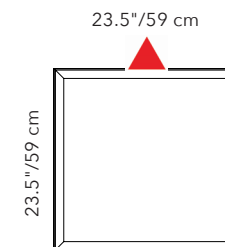

This symbol indicates the number of brackets required to hang panel. Brackets found on pg. 110

23.5"x 47" - PANEL ONLY

QUICK SHIP	COLOR	PART #	EXT. LEAD TIME	COLOR	PART #	EXT. LEAD TIME	COLOR	PART #	EXT. LEAD TIME	COLOR	PART #
	WHITE	40025649		SUN YELLOW	40025654		BEIGE	40025652		COOL WHITE	40025679
	SILVER GRAY	40025650		CARROT ORANGE	40025655		DOVE GRAY	40025653			
	CHARCOAL GRAY	40025651		RED	40025656		OLIVE GREEN	40025657			
	SLATE BLUE	40025659		RUSTIC BRICK	40025658		DARK TEAL	40025660			