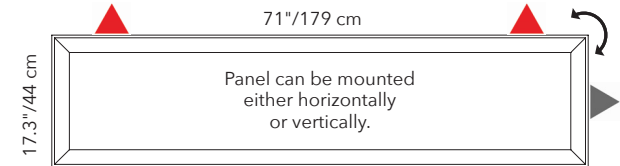

- MINIMUM ORDER QUANTITY 60 PER COLOR
- LEAD TIME UP TO 14-16 WEEKS
- +10% CUSTOM SERVICE FEE

17.3"x 71" - PANEL ONLY

QUICK SHIP	COLOR	PART #	EXT. LEAD TIME	COLOR	PART #	EXT. LEAD TIME	COLOR	PART #
	WHITE	40025608		SUN YELLOW	40025613		BEIGE	40025611
	SILVER GRAY	40025609		CARROT ORANGE	40025614		DOVE GRAY	40025612
	CHARCOAL GRAY	40025610		RED	40025615		OLIVE GREEN	40025616
	SLATE BLUE	40025618		RUSTIC BRICK	40025617		DARK TEAL	40025619