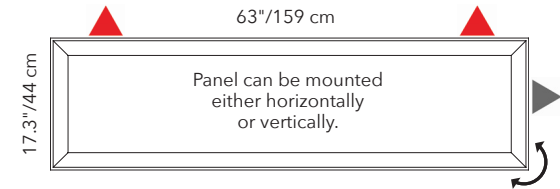

17.3"x 63" - PANEL ONLY

QUICK SHIP	COLOR	PART #	EXT. LEAD TIME	COLOR	PART #	EXT. LEAD TIME	COLOR	PART #
	WHITE	40025595		SUN YELLOW	40025600		BEIGE	40025598
	SILVER GRAY	40025596		CARROT ORANGE	40025601		DOVE GRAY	40025599
	CHARCOAL GRAY	40025597		RED	40025602		OLIVE GREEN	40025603
	SLATE BLUE	40025605		RUSTIC BRICK	40025604		DARK TEAL	40025606

EXTENDED LEAD TIME COLORS REQUIRE:

- LEAD TIME UP TO 10-12 WEEKS

Call your local representative for stock levels and availability

PANELS AVAILABLE IN SPECIAL ORDER COLORS. PLEASE REFER TO THE COLOR OPTIONS ON PAGES 6, 7 & 8. SPECIAL ORDER COLORS REQUIRE:

- MINIMUM ORDER QUANTITY 60 PER COLOR
- LEAD TIME UP TO 14-16 WEEKS
- +10% CUSTOM SERVICE FEE

17.3"x 71" - PANEL ONLY

QUICK SHIP	COLOR	PART #	EXT. LEAD TIME	COLOR	PART #	EXT. LEAD TIME	COLOR	PART #
	WHITE	40025608		SUN YELLOW	40025613		BEIGE	40025611
	SILVER GRAY	40025609		CARROT ORANGE	40025614		DOVE GRAY	40025612
	CHARCOAL GRAY	40025610		RED	40025615		OLIVE GREEN	40025616
	SLATE BLUE	40025618		RUSTIC BRICK	40025617		DARK TEAL	40025619