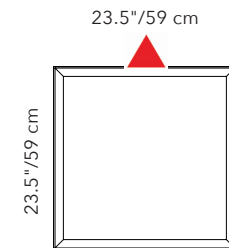

This symbol indicates the number of brackets required to hang panel. Brackets found on pg. 106