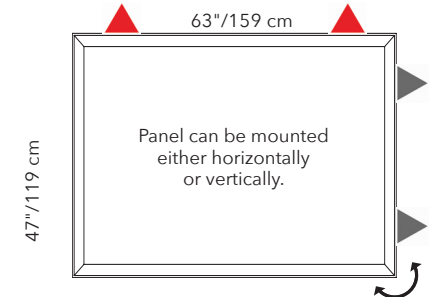

47"x 63" - PANEL ONLY

QUICK SHIP	COLOR	PART #	EXT. LEAD TIME	COLOR	PART #	EXT. LEAD TIME	COLOR	PART #
	WHITE	40025045		COOL WHITE	40025310		RUSTIC BRICK	40025292
	SILVER GRAY	40025046		BEIGE	40025314		OLIVE GREEN	40025319
	CHARCOAL GRAY	40025080		SUN YELLOW	40025317		DARK TEAL	40025308
	SLATE BLUE	40025300		CARROT ORANGE	40025312		DOVE GRAY	40025047
				RED	40025284		BLACK	40025247

EXTENDED LEAD TIME COLORS REQUIRE:

- LEAD TIME UP TO 10-12 WEEKS

Call your local representative for stock levels and availability

PANELS AVAILABLE IN SPECIAL ORDER COLORS. PLEASE REFER TO THE COLOR OPTIONS ON PAGES 6, 7 & 8. SPECIAL ORDER COLORS REQUIRE:

- MINIMUM ORDER QUANTITY 18 PER COLOR
- LEAD TIME UP TO 14-16 WEEKS
- +10% CUSTOM SERVICE FEE