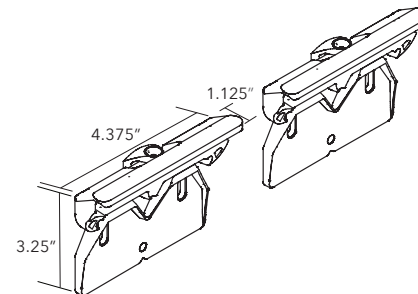

WALL MOUNTING BRACKETS - PAIR

PANEL SIZE	PART #	QTY	FINISH
FITS ALL SIZES	40025090	1 PAIR	MATTE WHITE
FITS ALL SIZES	40025091	1 PAIR	SATIN NICKEL

BRACKETS come in pairs: some orientations require only 1 bracket.

=