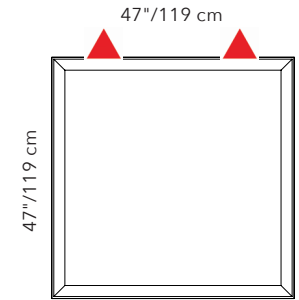

47"x 47" - PANEL ONLY

QUICK SHIP	COLOR	PART #	EXT. LEAD TIME	COLOR	PART #	EXT. LEAD TIME	COLOR	PART #
	WHITE	40025042		COOL WHITE	40025309		RUSTIC BRICK	40025291
	SILVER GRAY	40025043		BEIGE	40025313		OLIVE GREEN	40025318
	CHARCOAL GRAY	40025082		SUN YELLOW	40025316		DARK TEAL	40025307
	SLATE BLUE	40025299		CARROT ORANGE	40025311		DOVE GRAY	40025044
				RED	40025315		BLACK	40025733

EXTENDED LEAD TIME COLORS REQUIRE:

- LEAD TIME UP TO 10-12 WEEKS

Call your local representative for stock levels and availability

PANELS AVAILABLE IN SPECIAL ORDER COLORS. PLEASE REFER TO THE COLOR OPTIONS ON PAGES 6, 7 & 8. SPECIAL ORDER COLORS REQUIRE:

- MINIMUM ORDER QUANTITY 18 PER COLOR
- LEAD TIME UP TO 14-16 WEEKS
- +10% CUSTOM SERVICE FEE