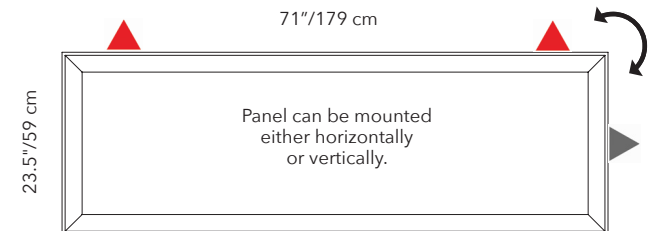

This symbol indicates the number of brackets required to hang panel. Brackets found on pg. 106