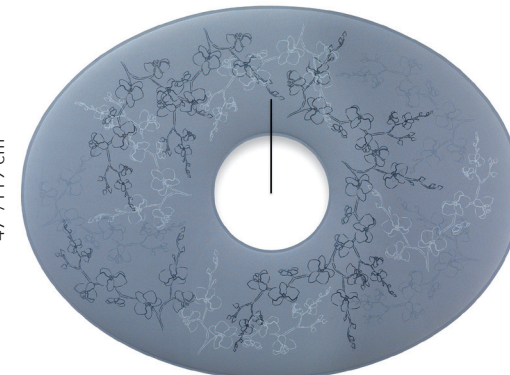

COLOR	GLOSS BLACK KIT PART #
WHITE/ PRINT	7GOWS/RNM-0001

Kit includes: 1 Wall mount bracket (Chrome or Gloss Black) and 1 Giotto Oval Panel

EXTENDED LEAD TIME:
• LEAD TIME UP TO 10-12 WEEKS

Chrome-plated Bracket

47"/119 cm

63"/159 cm

Gloss Black Bracket

NATURE 2019 - COMPLETE KIT

COLOR	CHROME-PLATED KIT PART #
SILVER GRAY /PRINT	7GOWS/FC-8004

COLOR	GLOSS BLACK KIT PART #
SILVER GRAY /PRINT	7GOWS/FNM-8004

Kit includes: 1 Wall mount bracket (Chrome or Gloss Black) and 1 Giotto Oval Panel

EXTENDED LEAD TIME:
• LEAD TIME UP TO 10-12 WEEKS

Chrome-plated Bracket

47"/119 cm

63"/159 cm

Gloss Black Bracket