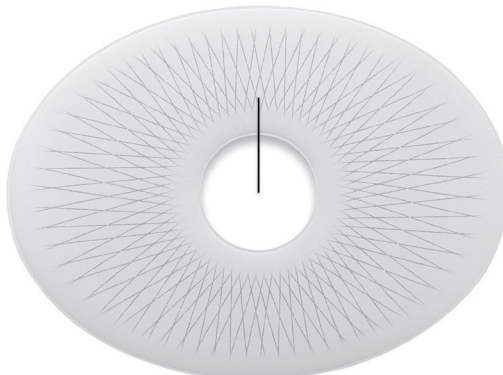

- Polyester internal padding with Snowsound technology, polyester covering in Trevira CS® fabric
- Single material and 100% recyclable
- Eco friendly - Greenguard Gold
- Durable, tackable double-sided surface
- Patented variable density composition
- Class A sound absorption with NRC 1.0 (ISO 354/ASTM C423/ISO 11654)
- Absorbs 94% of human speech frequencies
- Class A fire and smoke safety (UL 723/ASTM E84)
- CAL 133, 117 pass
- Sleek profile at only 1.4" thick
- Wall mounted
- Ceiling suspended

Gloss Black Bracket

EXTENDED LEAD TIME:
• LEAD TIME UP TO 10-12 WEEKS

Kit includes: 1 Wall mount bracket (Chrome or Gloss Black) and 1 Giotto Panel

LINES 2019 - COMPLETE KIT

COLOR	CHROME-PLATED KIT PART #
WHITE/ PRINT	7GOWS/RC-0001

COLOR	GLOSS BLACK KIT PART #
WHITE/ PRINT	7GOWS/RNM-0001

Kit includes: 1 Wall mount bracket (Chrome or Gloss Black) and 1 Giotto Oval Panel

EXTENDED LEAD TIME:
• LEAD TIME UP TO 10-12 WEEKS

Chrome-plated Bracket

47"/119 cm

63"/159 cm

Gloss Black Bracket

NATURE 2019 - COMPLETE KIT

COLOR	CHROME-PLATED KIT PART #
SILVER GRAY /PRINT	7GOWS/FC-8004

COLOR	GLOSS BLACK KIT PART #
SILVER GRAY /PRINT	7GOWS/FNM-8004

Kit includes: 1 Wall mount bracket (Chrome or Gloss Black) and 1 Giotto Oval Panel