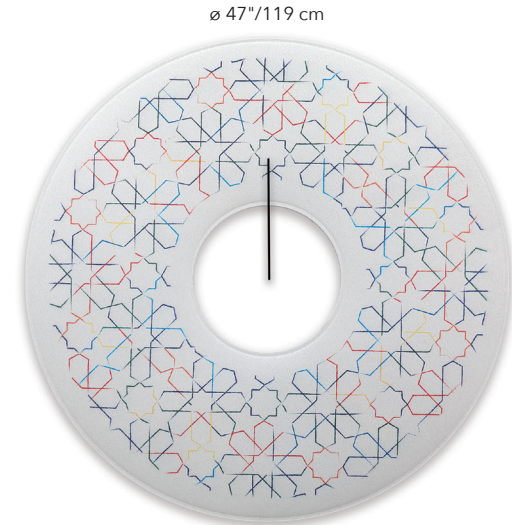

OTTOMAN 2019 - COMPLETE KIT

COLOR	CHROME-PLATED KIT PART #
WHITE/ PRINT	7GWS/CC-0001

COLOR	GLOSS BLACK KIT PART #
WHITE/ PRINT	7GWS/CNM-0001

Chrome-plated Bracket

EXTENDED LEAD TIME:
• LEAD TIME UP TO 10-12 WEEKS

Gloss Black Bracket

EXTENDED LEAD TIME:
• LEAD TIME UP TO 10-12 WEEKS

Kit includes: 1 Wall mount bracket (Chrome or Gloss Black) and 1 Giotto Panel

LINES 2019 - COMPLETE KIT

COLOR	CHROME-PLATED KIT PART #
WHITE/ PRINT	7GOWS/RC-0001

COLOR	GLOSS BLACK KIT PART #
WHITE/ PRINT	7GOWS/RNM-0001

Kit includes: 1 Wall mount bracket (Chrome or Gloss Black) and 1 Giotto Oval Panel

EXTENDED LEAD TIME:
• LEAD TIME UP TO 10-12 WEEKS

Chrome-plated Bracket

EXTENDED LEAD TIME:
• LEAD TIME UP TO 10-12 WEEKS

Chrome-plated Bracket

47"/119 cm

63"/159 cm

Gloss Black Bracket