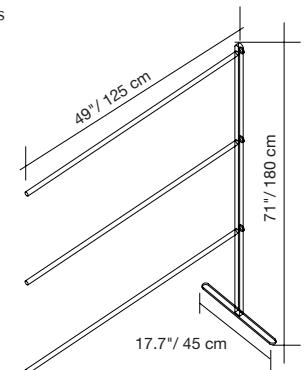

49" DIVIDER ADD-ON - HARDWARE ONLY

PART #	QTY	FINISH
40051061	1	MATTE BLACK
40051062	1	MATTE WHITE
40051063	1	METALLIC SAND

Includes: (1) Lateral Upright, and (3) Connecting Pipes