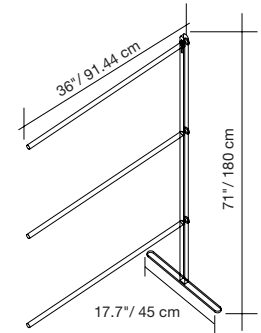

36" DIVIDER SCREEN - HARDWARE ONLY

PART #	QTY	FINISH
40051028	1	MATTE BLACK
40051031	1	MATTE WHITE
40051034	1	METALLIC SAND

Includes: (2) Lateral Uprights, and (3) Connecting Pipes

* Holds (3) 20"x 20" Perline TV Panels or (3) 23"x14" Perline Oval Panels. Next frame holds (1) 20"x 20" Perline TV Panel, (1) 23"x14" Perline Oval Panel, and (1) 45" x 35" Perline Medium Panel.

* **Panels sold separately** - Please choose panels on page 90.

36" DIVIDER ADD-ON - HARDWARE ONLY

PART #	QTY	FINISH
40051070	1	MATTE BLACK
40051071	1	MATTE WHITE
40051072	1	METALLIC SAND

Includes: (1) Lateral Upright, and (3) Connecting Pipes

49" DIVIDER SCREEN - HARDWARE ONLY

PART #	QTY	FINISH
40051036	1	MATTE BLACK
40051037	1	MATTE WHITE
40051038	1	METALLIC SAND

Includes: (2) Lateral Uprights, and (3) Connecting Pipes

* Holds (1) 67"x 47" Perline Large Panel

* **Panels sold separately** - Please choose panels on page 90.

49" DIVIDER ADD-ON - HARDWARE ONLY

PART #	QTY	FINISH
40051061	1	MATTE BLACK
40051062	1	MATTE WHITE
40051063	1	METALLIC SAND

Includes: (1) Lateral Upright, and (3) Connecting Pipes