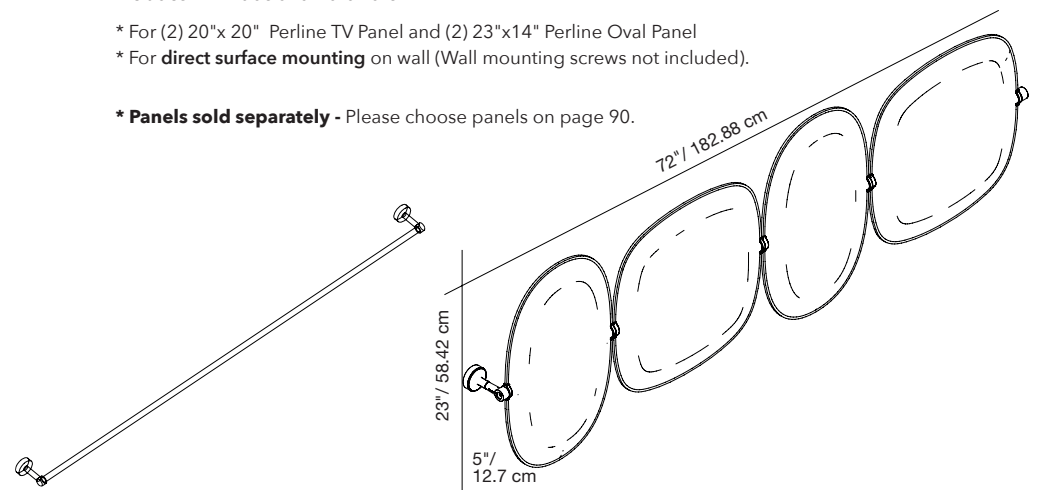

72" WALL MOUNTING FRAME - HARDWARE ONLY

FINISH	PART #	QTY
CHROME	40051045	1

Includes: 72" Tube and Hardware

* For (2) 20"x 20" Perline TV Panel and (2) 23"x14" Perline Oval Panel

* For **direct surface mounting** on wall (Wall mounting screws not included).

* **Panels sold separately** - Please choose panels on page 90.