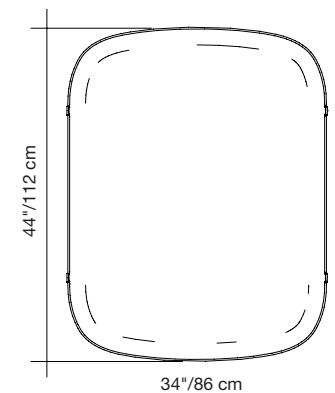

20" x 20" TV PANEL - PANEL ONLY

EXT. LEAD TIME	COLOR	PART #	EXT. LEAD TIME	COLOR	PART #
	COOL WHITE	40051008		ROSE	40051006
	AQUA	40051007		CHARCOAL GRAY	40051005

* Wall/ceiling mounting hardware sold separately.

EXTENDED LEAD TIME COLORS REQUIRE:

- LEAD TIME UP TO 10-12 WEEKS

Call your local representative for stock levels and availability

PANELS AVAILABLE IN SPECIAL ORDER COLORS. PLEASE REFER TO THE COLOR OPTIONS ON PAGES 6, 7 & 8. SPECIAL ORDER COLORS REQUIRE:

- MINIMUM ORDER QUANTITY 70 PER COLOR
- LEAD TIME UP TO 14-16 WEEKS
- +10% CUSTOM SERVICE FEE

14" x 23" OVAL PANEL - PANEL ONLY

EXT. LEAD TIME	COLOR	PART #	EXT. LEAD TIME	COLOR	PART #
	COOL WHITE	40051004		ROSE	40051002
	AQUA	40051003		CHARCOAL GRAY	40051001

* Wall/ceiling mounting hardware sold separately.

EXTENDED LEAD TIME COLORS REQUIRE:

- LEAD TIME UP TO 10-12 WEEKS

Call your local representative for stock levels and availability

PANELS AVAILABLE IN SPECIAL ORDER COLORS. PLEASE REFER TO THE COLOR OPTIONS ON PAGES 6, 7 & 8. SPECIAL ORDER COLORS REQUIRE:

- MINIMUM ORDER QUANTITY 90 PER COLOR
- LEAD TIME UP TO 14-16 WEEKS
- +10% CUSTOM SERVICE FEE

47" x 66" LARGE PANEL - PANEL ONLY

EXT. LEAD TIME	COLOR	PART #
	COOL WHITE	40051016
	AQUA	40051015
	ROSE	40051014
	CHARCOAL GRAY	40051013

* Ceiling mounting hardware sold separately.

EXTENDED LEAD TIME COLORS REQUIRE:

- LEAD TIME UP TO 10-12 WEEKS

Call your local representative for stock levels and availability

PANELS AVAILABLE IN SPECIAL ORDER COLORS. PLEASE REFER TO THE COLOR OPTIONS ON PAGES 6, 7 & 8. SPECIAL ORDER COLORS REQUIRE:

- MINIMUM ORDER QUANTITY 20 PER COLOR
- LEAD TIME UP TO 14-16 WEEKS
- +10% CUSTOM SERVICE FEE

34" x 44" MEDIUM PANEL - PANEL ONLY

EXT. LEAD TIME	COLOR	PART #
	COOL WHITE	40051012
	AQUA	40051011
	ROSE	40051010
	CHARCOAL GRAY	40051009