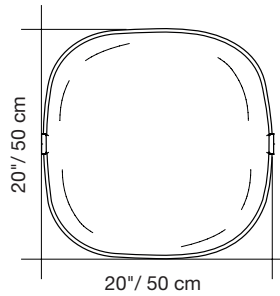

20" x 20" TV PANEL - PANEL ONLY

EXT. LEAD TIME	COLOR	PART #	EXT. LEAD TIME	COLOR	PART #
	COOL WHITE	40051008		ROSE	40051006
	AQUA	40051007		CHARCOAL GRAY	40051005

* Wall/ceiling mounting hardware sold separately.

EXTENDED LEAD TIME COLORS REQUIRE:

- LEAD TIME UP TO 10-12 WEEKS

Call your local representative for stock levels and availability

PANELS AVAILABLE IN SPECIAL ORDER COLORS. PLEASE REFER TO THE COLOR OPTIONS ON PAGES 6, 7 & 8. SPECIAL ORDER COLORS REQUIRE:

- MINIMUM ORDER QUANTITY 70 PER COLOR
- LEAD TIME UP TO 14-16 WEEKS
- +10% CUSTOM SERVICE FEE

14" x 23" OVAL PANEL - PANEL ONLY

EXT. LEAD TIME	COLOR	PART #	EXT. LEAD TIME	COLOR	PART #
	COOL WHITE	40051004		ROSE	40051002
	AQUA	40051003		CHARCOAL GRAY	40051001

* Wall/ceiling mounting hardware sold separately.