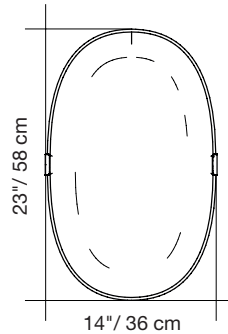

20" x 20" TV PANEL - PANEL ONLY

EXT. LEAD TIME	COLOR	PART #	EXT. LEAD TIME	COLOR	PART #
	COOL WHITE	40051008		ROSE	40051006
	AQUA	40051007		CHARCOAL GRAY	40051005

* Wall/ceiling mounting hardware sold separately.

EXTENDED LEAD TIME COLORS REQUIRE:

- LEAD TIME UP TO 10-12 WEEKS

Call your local representative for stock levels and availability

PANELS AVAILABLE IN SPECIAL ORDER COLORS. PLEASE REFER TO THE COLOR OPTIONS ON PAGES 6, 7 & 8. SPECIAL ORDER COLORS REQUIRE:

- MINIMUM ORDER QUANTITY 70 PER COLOR
- LEAD TIME UP TO 14-16 WEEKS
- +10% CUSTOM SERVICE FEE

14" x 23" OVAL PANEL - PANEL ONLY

EXT. LEAD TIME	COLOR	PART #	EXT. LEAD TIME	COLOR	PART #
	COOL WHITE	40051004		ROSE	40051002
	AQUA	40051003		CHARCOAL GRAY	40051001

* Wall/ceiling mounting hardware sold separately.

EXTENDED LEAD TIME COLORS REQUIRE:

- LEAD TIME UP TO 10-12 WEEKS

Call your local representative for stock levels and availability

PANELS AVAILABLE IN SPECIAL ORDER COLORS. PLEASE REFER TO THE COLOR OPTIONS ON PAGES 6, 7 & 8. SPECIAL ORDER COLORS REQUIRE:

- MINIMUM ORDER QUANTITY 90 PER COLOR
- LEAD TIME UP TO 14-16 WEEKS
- +10% CUSTOM SERVICE FEE

47" x 66" LARGE PANEL - PANEL ONLY

EXT. LEAD TIME	COLOR	PART #
	COOL WHITE	40051016
	AQUA	40051015
	ROSE	40051014
	CHARCOAL GRAY	40051013

* Ceiling mounting hardware sold separately.

EXTENDED LEAD TIME COLORS REQUIRE:

- LEAD TIME UP TO 10-12 WEEKS

Call your local representative for stock levels and availability

PANELS AVAILABLE IN SPECIAL ORDER COLORS. PLEASE REFER TO THE COLOR OPTIONS ON PAGES 6, 7 & 8. SPECIAL ORDER COLORS REQUIRE:

- MINIMUM ORDER QUANTITY 20 PER COLOR
- LEAD TIME UP TO 14-16 WEEKS
- +10% CUSTOM SERVICE FEE

34" x 44" MEDIUM PANEL - PANEL ONLY

EXT. LEAD TIME	COLOR	PART #
	COOL WHITE	40051012
	AQUA	40051011
	ROSE	40051010
	CHARCOAL GRAY	40051009