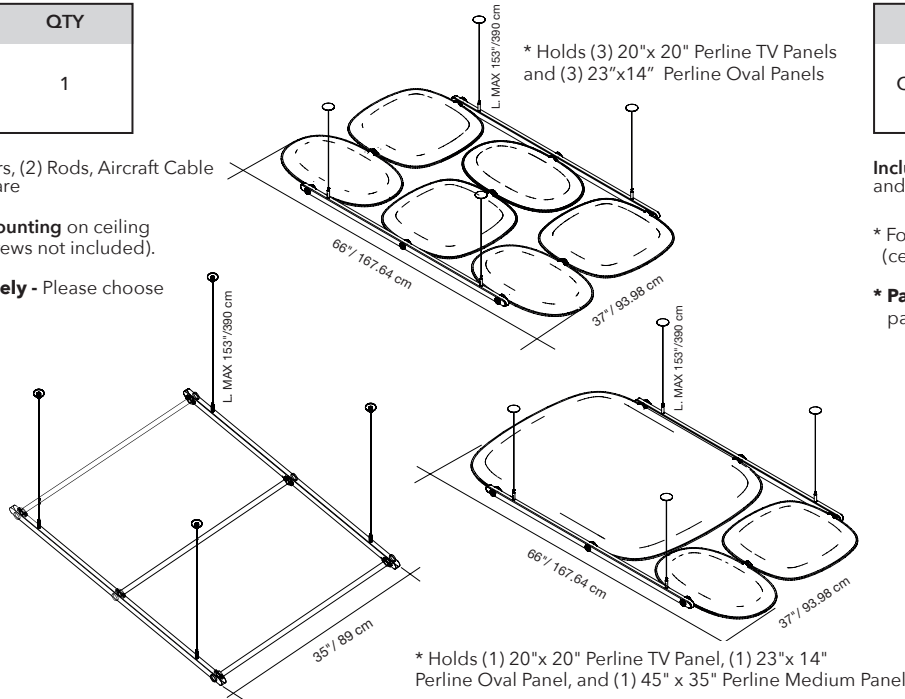

Includes: (3) Cross Bars, (2) Rods, Aircraft Cable and Mounting Hardware

* For **direct surface mounting** on ceiling (ceiling mounting screws not included).

* **Panels sold separately** - Please choose panels on page 90.