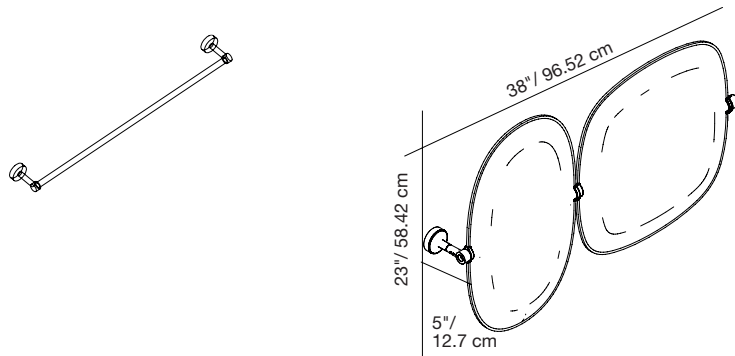

38" WALL MOUNTING FRAME - HARDWARE ONLY

FINISH	PART #	QTY
CHROME	40051044	1

Includes: 38" Tube and Hardware

* For (1) 20"x 20" Perline TV Panel and (1) 23"x14" Perline Oval Panel.

* For **direct surface mounting** on wall (Wall mounting screws not included).

* **Panels sold separately** - Please choose panels on page 90.