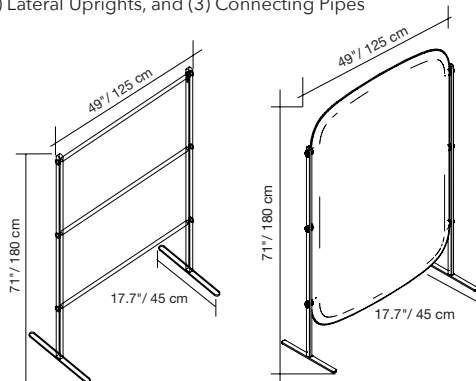

49" DIVIDER SCREEN - HARDWARE ONLY

PART #	QTY	FINISH
40051036	1	MATTE BLACK
40051037	1	MATTE WHITE
40051038	1	METALLIC SAND

Includes: (2) Lateral Uprights, and (3) Connecting Pipes

Matte Black