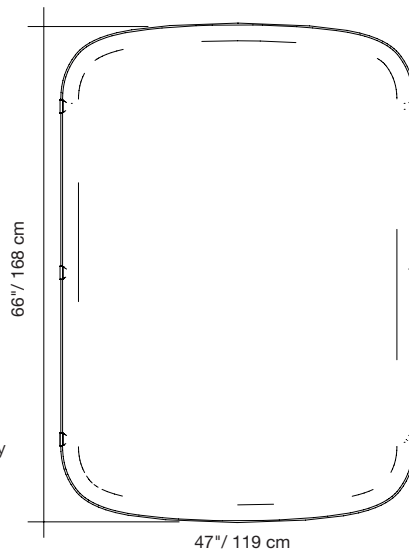

EXTENDED LEAD TIME COLORS REQUIRE:

- LEAD TIME UP TO 10-12 WEEKS

Call your local representative for stock levels and availability

PANELS AVAILABLE IN SPECIAL ORDER COLORS. PLEASE REFER TO THE COLOR OPTIONS ON PAGES 6, 7 & 8. SPECIAL ORDER COLORS REQUIRE:

- MINIMUM ORDER QUANTITY 20 PER COLOR
- LEAD TIME UP TO 14-16 WEEKS
- +10% CUSTOM SERVICE FEE

34" x 44" MEDIUM PANEL - PANEL ONLY

EXT. LEAD TIME	COLOR	PART #
	COOL WHITE	40051012
	AQUA	40051011
	ROSE	40051010
	CHARCOAL GRAY	40051009

* Ceiling mounting hardware sold separately.

EXTENDED LEAD TIME COLORS REQUIRE:

- LEAD TIME UP TO 10-12 WEEKS

Call your local representative for stock levels and availability

PANELS AVAILABLE IN SPECIAL ORDER COLORS. PLEASE REFER TO THE COLOR OPTIONS ON PAGES 6, 7 & 8. SPECIAL ORDER COLORS REQUIRE:

- MINIMUM ORDER QUANTITY 40 PER COLOR
- LEAD TIME UP TO 14-16 WEEKS
- +10% CUSTOM SERVICE FEE