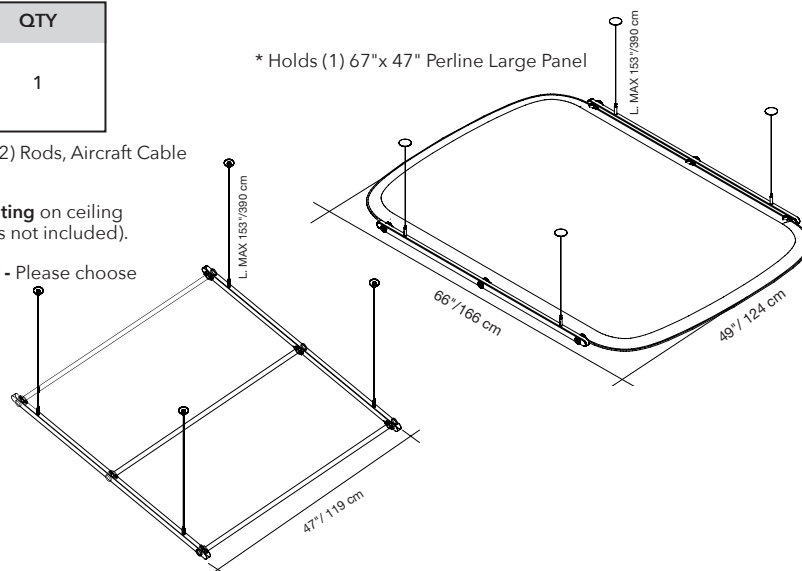

47" CEILING FRAME - HARDWARE ONLY

COLOR	PART #	QTY
CHROME	40051050	1

Includes: (3) Cross Bars, (2) Rods, Aircraft Cable and Mounting Hardware

* For **direct surface mounting** on ceiling (ceiling mounting screws not included).

* **Panels sold separately** - Please choose panels on page 90.