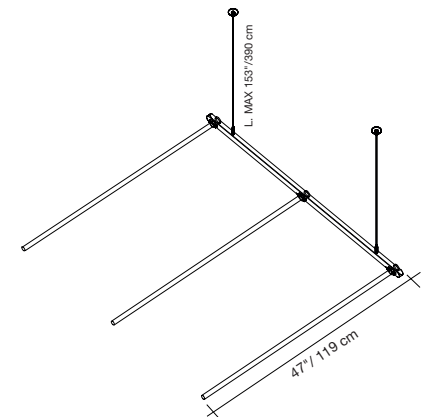

47" ADD-ON FRAME - HARDWARE ONLY

COLOR	PART #	QTY
CHROME	40051068	1

Includes: (3) Crossbars, (1) Rod, Aircraft Cable and Mounting Hardware

* For **direct surface mounting** on ceiling (ceiling mounting screws not included).

* **Panels sold separately** - Please choose panels on page 90.