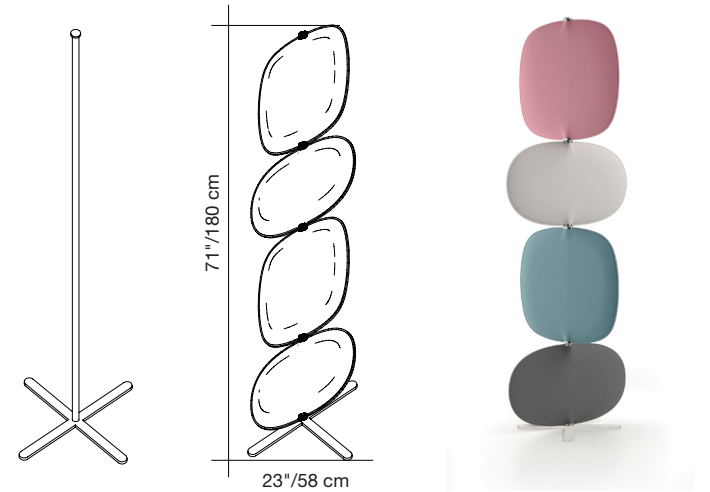

Matte Black

Matte White

Metallic Sand

Includes: 70" Pole and Base

* For (2) 20"x 20" Perline TV Panels and (2) 23"x14" Perline Oval Panels

* **Panels sold separately** - Please choose panels on page 90.

38" WALL MOUNTING FRAME - HARDWARE ONLY