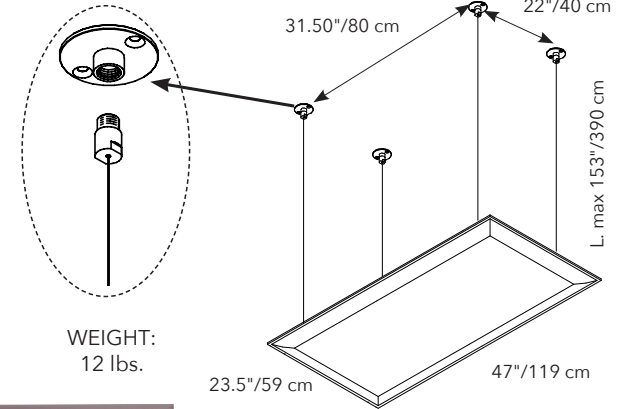

ø 1.50"/3.8 cm

WEIGHT:  
12 lbs.

**MINIMUM DROP FROM CEILING: 3.5"/9 cm**