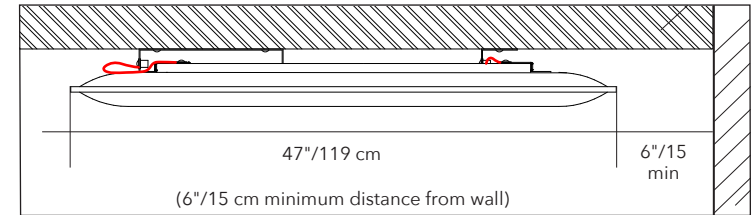

23.5" x 47" FLAT CEILING - COMPLETE KIT

QUICK SHIP	COLOR	PART #	EXT. LEAD TIME	COLOR	PART #	EXT. LEAD TIME	COLOR	PART #	EXT. LEAD TIME	COLOR	PART #
	WHITE	40025782		BEIGE	40025784		RED	40025786		COOL WHITE	40025802
	SILVER GRAY	40025787		DOVE GRAY	40025783		RUSTIC BRICK	40025791			
	CHARCOAL GRAY	40025788		SUN YELLOW	40025785		OLIVE GREEN	40025790			
	SLATE BLUE	40025792		CARROT ORANGE	40025789		DARK TEAL	40025793			

Kit includes: 1 Panel, 1 Hanging Frame, 4 Cables, and Ceiling Plates

EXTENDED LEAD TIME COLORS REQUIRE:

- LEAD TIME UP TO 10-12 WEEKS

Call your local representative for stock levels and availability

PANELS AVAILABLE IN SPECIAL ORDER COLORS. PLEASE REFER TO THE COLOR OPTIONS ON PAGES 6, 7 & 8. SPECIAL ORDER COLORS REQUIRE:

- MINIMUM ORDER QUANTITY 50 PER COLOR
- LEAD TIME UP TO 14-16 WEEKS
- +10% CUSTOM SERVICE FEE