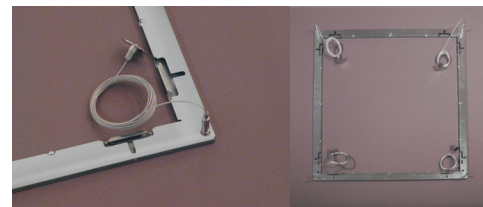

ø 1.50"/3.8 cm

WEIGHT:  
15 lbs.

**MINIMUM DROP FROM CEILING: 3.5"/9 cm**