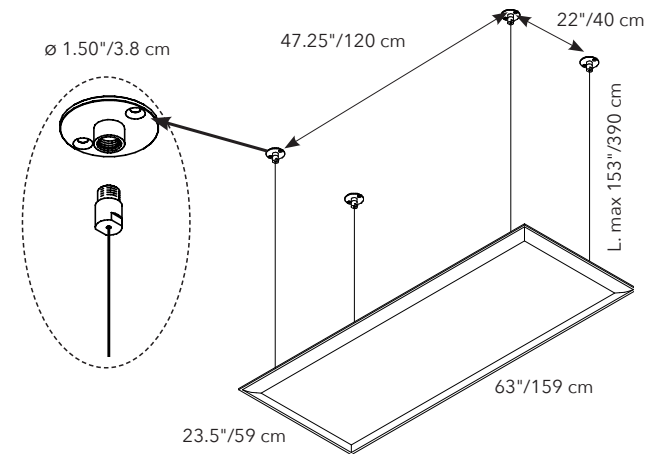

ø 1.50"/3.8 cm

WEIGHT:  
12 lbs.

**MINIMUM DROP FROM CEILING: 3.5"/9 cm**

**Kit includes:** 1 Panel, 1 Hanging Frame, 4 Cables, Panel Fasteners and Ceiling Plates

**EXTENDED LEAD TIME COLORS REQUIRE:**

- LEAD TIME UP TO 10-12 WEEKS

Call your local representative for stock levels and availability

ø 1.50"/3.8 cm

WEIGHT:  
15 lbs.

**MINIMUM DROP FROM CEILING: 3.5"/9 cm**