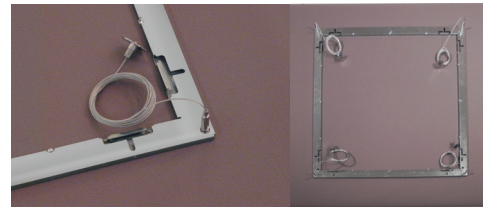

ø 1.50"/3.8 cm

WEIGHT:  
12 lbs.

**MINIMUM DROP FROM CEILING: 3.5"/9 cm**