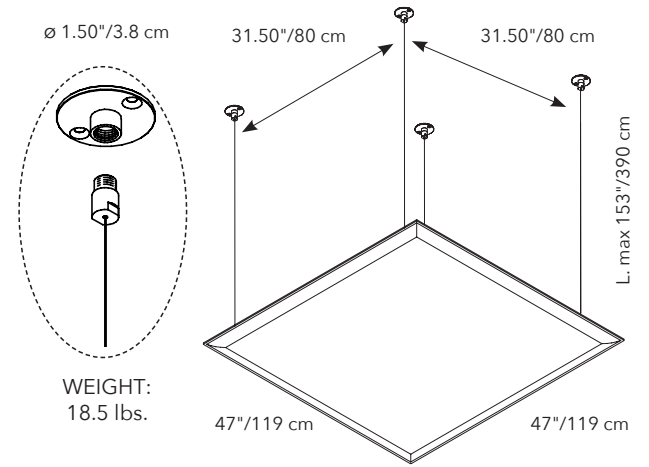

ø 1.50"/3.8 cm

WEIGHT:  
12 lbs.

**MINIMUM DROP FROM CEILING: 3.5"/9 cm**

ø 1.50"/3.8 cm

WEIGHT:  
15 lbs.

**MINIMUM DROP FROM CEILING: 3.5"/9 cm**

WEIGHT:  
18.5 lbs.

**MINIMUM DROP FROM CEILING: 3.5"/9 cm**