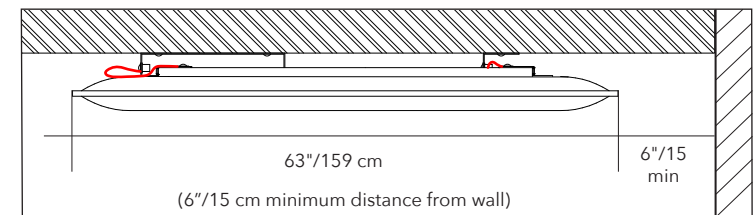

PANELS AVAILABLE IN SPECIAL ORDER COLORS. PLEASE REFER TO THE COLOR OPTIONS ON PAGES 6, 7 & 8. SPECIAL ORDER COLORS REQUIRE:

- MINIMUM ORDER QUANTITY 50 PER COLOR
- LEAD TIME UP TO 14-16 WEEKS
- +10% CUSTOM SERVICE FEE