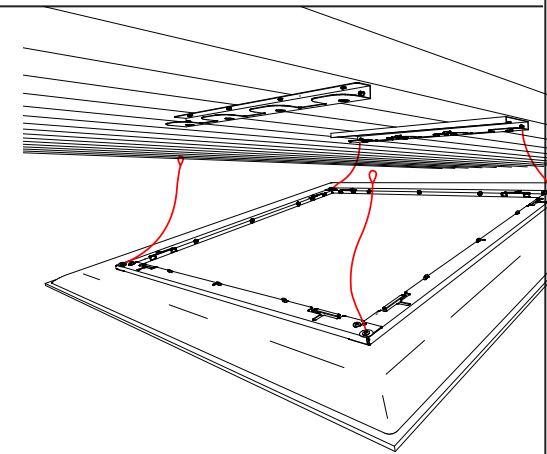

PANELS AVAILABLE IN SPECIAL ORDER COLORS. PLEASE REFER TO THE COLOR OPTIONS ON PAGES 6, 7 & 8. SPECIAL ORDER COLORS REQUIRE:

- MINIMUM ORDER QUANTITY 50 PER COLOR
- LEAD TIME UP TO 14-16 WEEKS
- +10% CUSTOM SERVICE FEE