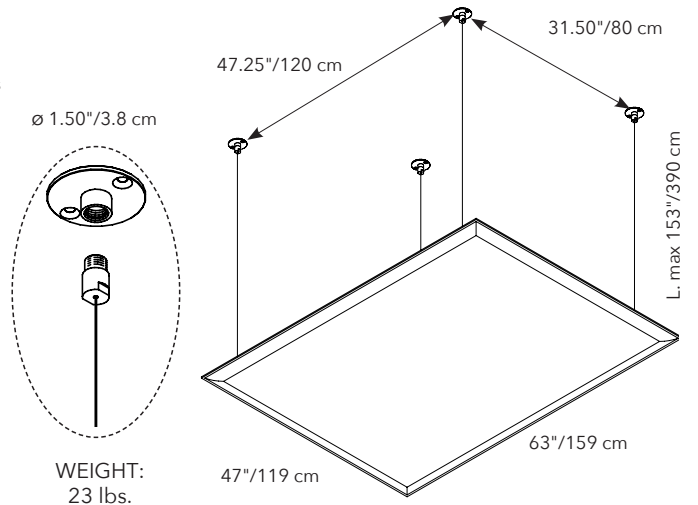

WEIGHT:  
18.5 lbs.

**MINIMUM DROP FROM CEILING: 3.5"/9 cm**

**Kit includes:** 1 Panel, 1 Hanging Frame, 4 Cables, Panel Fasteners and Ceiling Plates

**EXTENDED LEAD TIME COLORS REQUIRE:**

- LEAD TIME UP TO 10-12 WEEKS

Call your local representative for stock levels and availability

WEIGHT:  
23 lbs.

**MINIMUM DROP FROM CEILING: 3.5"/9 cm**