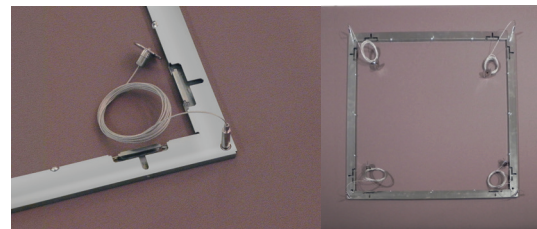

WEIGHT:
23 lbs.

MINIMUM DROP FROM CEILING: 3.5"/9 cm