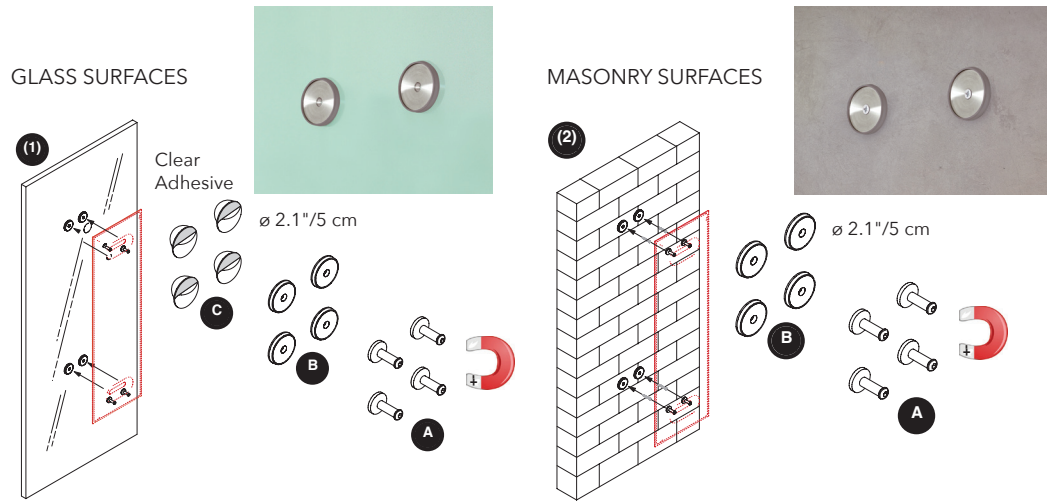

- MINIMUM ORDER QUANTITY 50 PER COLOR
- LEAD TIME UP TO 14-16 WEEKS
- +10% CUSTOM SERVICE FEE

PANEL CONNECTION BRACKETS AND CAPS

MITESCO CAP	COLOR	PART #	QTY / PANEL	MITESCO CAP	COLOR	PART #	QTY / PANEL	MITESCO CAP	COLOR	PART #	QTY / PANEL
	WHITE	40021075	1 SET PER PANEL		CARROT ORANGE	40021079	1 SET PER PANEL		OLIVE GREEN	40021107	1 SET PER PANEL
	SILVER GRAY	40021076	1 SET PER PANEL		RED	40021080	1 SET PER PANEL		DOVE GRAY	40021083	1 SET PER PANEL
	BEIGE	40021077	1 SET PER PANEL		APPLE GREEN	40021106	1 SET PER PANEL		CHARCOAL GRAY	40021084	1 SET PER PANEL
	SUN YELLOW	40021078	1 SET PER PANEL		BLUE	40021081	1 SET PER PANEL		BLACK	40021082	1 SET PER PANEL

Set of connection brackets and front caps to be used when mounting MITESCO panels. Complete kit, qty (1) per panel specified. (Screws not included).

Connection brackets to be used for all MITESCO panels.

*Not needed for MITESCO desk options.

MAGNETIC WALL FIXING KIT - HARDWARE ONLY

PANEL SIZE	PART #	QTY	FINISH
FITS ALL 3 SIZES	40021049	1 FULL SET	SILVER GRAY

* For ultimate bond allow 24 hours for adhesive tape to cure before attaching panels to glass mounted plates.