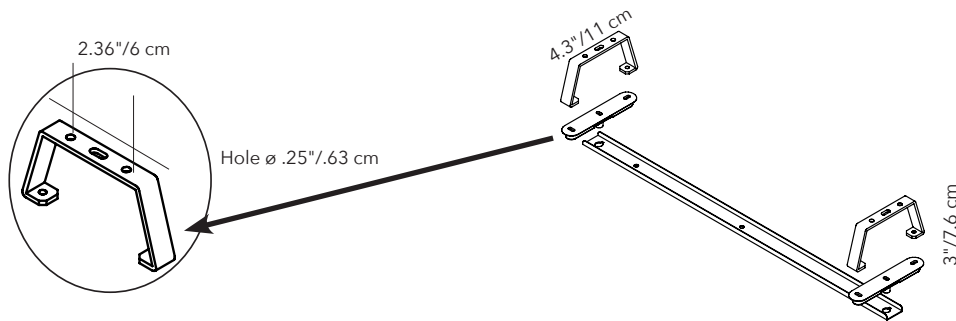

8" WALL SPACER KIT - HARDWARE ONLY

PANEL SIZE	PART #	QTY	FINISH
63"/159cm	40021036	1 PER PANEL	SILVER GRAY

PANEL SIZE	PART #	QTY	FINISH
47"/119cm	40021035	1 PER PANEL	SILVER GRAY

PANEL SIZE	PART #	QTY	FINISH
30"/75cm	40021034	1 PER PANEL	SILVER GRAY