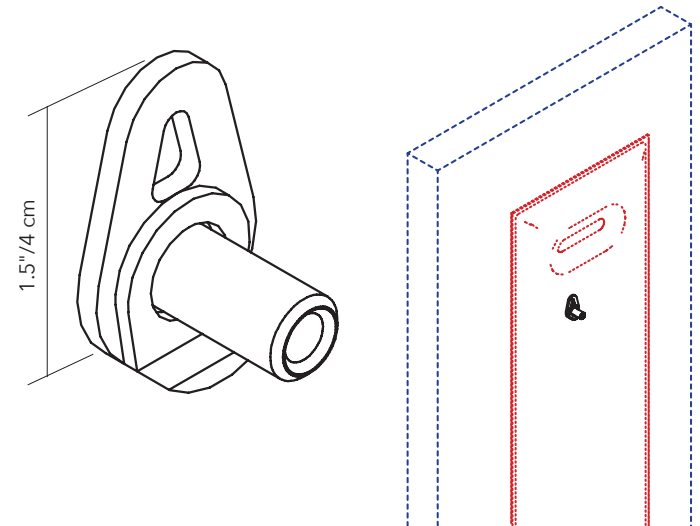

*Not needed for MITESCO desk options.

MAGNETIC WALL FIXING KIT - HARDWARE ONLY

PANEL SIZE	PART #	QTY	FINISH
FITS ALL 3 SIZES	40021049	1 FULL SET	SILVER GRAY

* For ultimate bond allow 24 hours for adhesive tape to cure before attaching panels to glass mounted plates.

Kit includes: (4) magnets, (4) steel polished steel plates and (4) double-sided clear adhesive tape discs

Please specify panel connection brackets and caps separately.

WALL HANGING - OPTIONAL

PANEL SIZE	PART #	QTY	FINISH
FITS ALL 3 SIZES	40021029	1 PER PANEL	SILVER GRAY

Please specify panel connection brackets and caps separately.

Note: This wall hanging component is optional and not required when specifying MITESCO wall panels.

3" WALL SPACER KIT - HARDWARE ONLY

PANEL SIZE	PART #	QTY	FINISH
63"/159cm	40021033	1 PER PANEL	SILVER GRAY