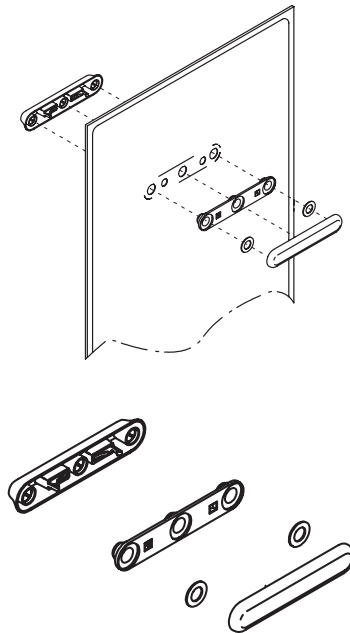

Please specify panel connection brackets and caps separately.

Call your local representative for stock levels and availability

PANELS AVAILABLE IN SPECIAL ORDER COLORS. PLEASE REFER TO THE COLOR OPTIONS ON PAGES 6, 7 & 8. SPECIAL ORDER COLORS REQUIRE:

Set of connection brackets and front caps to be used when mounting MITESCO panels. Complete kit, qty (1) per panel specified. (Screws not included).

Connection brackets to be used for all MITESCO panels.