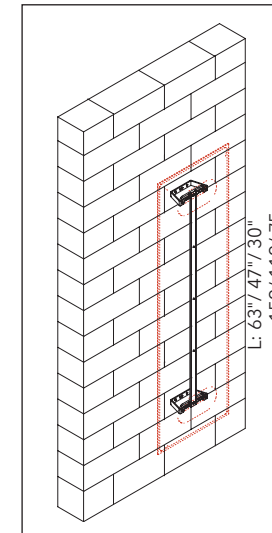

8" WALL SPACER KIT - HARDWARE ONLY

PANEL SIZE	PART #	QTY	FINISH
63"/159cm	40021036	1 PER PANEL	SILVER GRAY

PANEL SIZE	PART #	QTY	FINISH
47"/119cm	40021035	1 PER PANEL	SILVER GRAY

PANEL SIZE	PART #	QTY	FINISH
30"/75cm	40021034	1 PER PANEL	SILVER GRAY