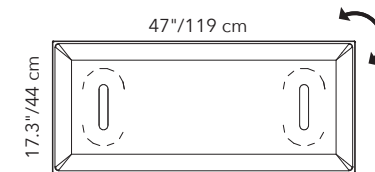

PANELS AVAILABLE IN SPECIAL ORDER COLORS. PLEASE REFER TO THE COLOR OPTIONS ON PAGES 6, 7 & 8. SPECIAL ORDER COLORS REQUIRE:

- MINIMUM ORDER QUANTITY 60 PER COLOR
- LEAD TIME UP TO 14-16 WEEKS
- +10% CUSTOM SERVICE FEE