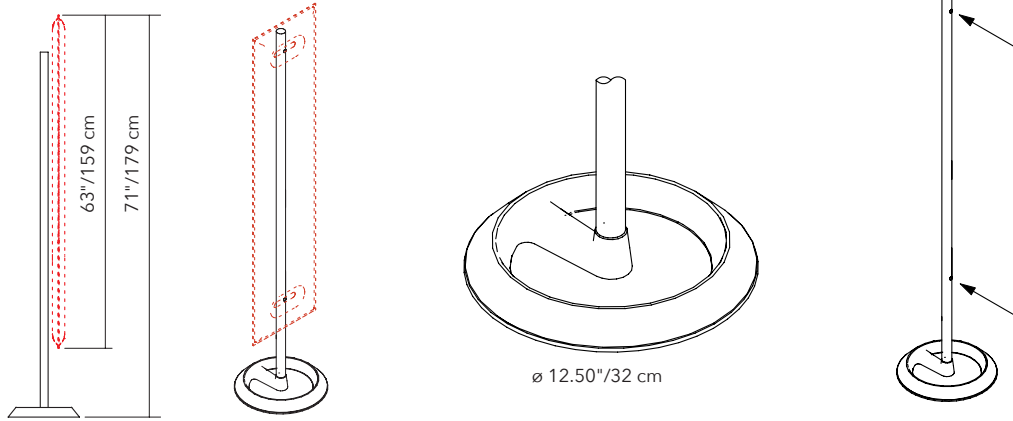

Set of connection brackets and front caps to be used when mounting MITESCO panels. Complete kit, qty (1) per panel specified. (Screws not included).

Connection brackets to be used for all MITESCO panels.

*Not needed for MITESCO desk options.

DESIGN: MICHELE DE LUCCHI

MITESCO TOTEM

TOTEM - FOR 63" MITESCO PANEL

PANEL SIZE	PART #	QTY	FINISH
63"/159cm	40021038	1 PER PANEL	SILVER GRAY

Includes: Pole and base

COAT HOOK - TOTEM ACCESSORY