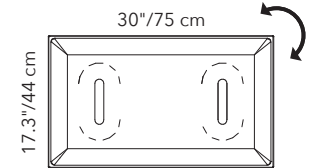

MITESCO 17.3"x 30"- PANEL ONLY

QUICK SHIP	COLOR	PART #	EXT. LEAD TIME	COLOR	PART #	EXT. LEAD TIME	COLOR	PART #	EXT. LEAD TIME	COLOR	PART #
	WHITE	40020027		RED	40020032		CARROT ORANGE	40020031		BLUE	40020034
	SILVER GRAY	40020028		BLACK	40020035		SUN YELLOW	40020030		OLIVE GREEN	40020044
	CHARCOAL GRAY	40020046		BEIGE	40020029		DOVE GRAY	40020045		APPLE GREEN	40020033

Please specify panel connection brackets and caps separately.

EXTENDED LEAD TIME COLORS REQUIRE:

- LEAD TIME UP TO 10-12 WEEKS

Call your local representative for stock levels and availability

PANELS AVAILABLE IN SPECIAL ORDER COLORS. PLEASE REFER TO THE COLOR OPTIONS ON PAGES 6, 7 & 8. SPECIAL ORDER COLORS REQUIRE:

- MINIMUM ORDER QUANTITY 70 PER COLOR
- LEAD TIME UP TO 14-16 WEEKS
- +10% CUSTOM SERVICE FEE