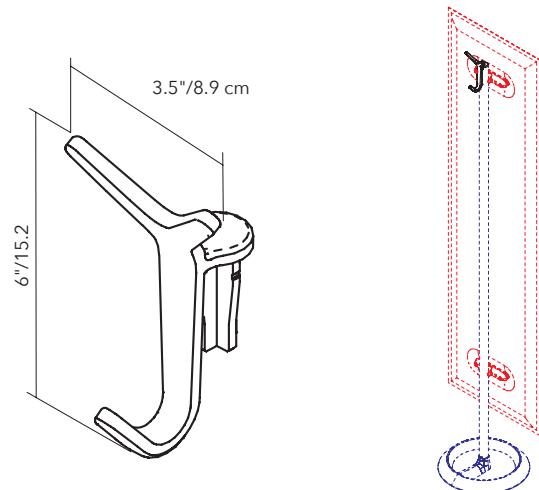

Set of connection brackets and front caps to be used when mounting MITESCO panels. Complete kit, qty (1) per panel specified. (Screws not included).

Connection brackets to be used for all MITESCO panels.

*Not needed for MITESCO desk options.

DESIGN: MICHELE DE LUCCHI

MITESCO TOTEM

TOTEM - FOR 63" MITESCO PANEL

PANEL SIZE	PART #	QTY	FINISH
63"/159cm	40021038	1 PER PANEL	SILVER GRAY

Includes: Pole and base

COAT HOOK - TOTEM ACCESSORY

PANEL SIZE	PART #	QTY	FINISH
TOTEM/ MITESCO DIVIDERS	40021050	1	POLISHED ALUMINIUM

Compatible with TOTEM structure item # 40021038 or any single sided MITESCO divider screen.