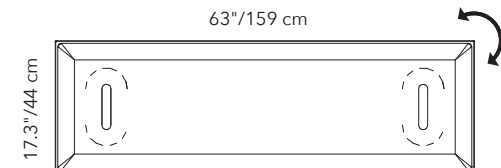

MITESCO 17.3"x 30"- PANEL ONLY

QUICK SHIP	COLOR	PART #	EXT. LEAD TIME	COLOR	PART #	EXT. LEAD TIME	COLOR	PART #	EXT. LEAD TIME	COLOR	PART #
	WHITE	40020027		RED	40020032		CARROT ORANGE	40020031		BLUE	40020034
	SILVER GRAY	40020028		BLACK	40020035		SUN YELLOW	40020030		OLIVE GREEN	40020044
	CHARCOAL GRAY	40020046		BEIGE	40020029		DOVE GRAY	40020045		APPLE GREEN	40020033

Please specify panel connection brackets and caps separately.

EXTENDED LEAD TIME COLORS REQUIRE:

- LEAD TIME UP TO 10-12 WEEKS

Call your local representative for stock levels and availability

PANELS AVAILABLE IN SPECIAL ORDER COLORS. PLEASE REFER TO THE COLOR OPTIONS ON PAGES 6, 7 & 8. SPECIAL ORDER COLORS REQUIRE:

- MINIMUM ORDER QUANTITY 70 PER COLOR
- LEAD TIME UP TO 14-16 WEEKS
- +10% CUSTOM SERVICE FEE

MITESCO 17.3"x 47"- PANEL ONLY

QUICK SHIP	COLOR	PART #	EXT. LEAD TIME	COLOR	PART #	EXT. LEAD TIME	COLOR	PART #
	WHITE	40020018		CARROT ORANGE	40020022		BLUE	40020025
	SILVER GRAY	40020019		SUN YELLOW	40020021		BLACK	40020026
	CHARCOAL GRAY	40020040		DOVE GRAY	40020043			
	RED	40020023		OLIVE GREEN	40020042			
	BEIGE	40020020		APPLE GREEN	40020024			

Please specify panel connection brackets and caps separately.

EXTENDED LEAD TIME COLORS REQUIRE:

- LEAD TIME UP TO 10-12 WEEKS

Call your local representative for stock levels and availability

PANELS AVAILABLE IN SPECIAL ORDER COLORS. PLEASE REFER TO THE COLOR OPTIONS ON PAGES 6, 7 & 8. SPECIAL ORDER COLORS REQUIRE:

- MINIMUM ORDER QUANTITY 60 PER COLOR
- LEAD TIME UP TO 14-16 WEEKS
- +10% CUSTOM SERVICE FEE

MITESCO 17.3"x 63"- PANEL ONLY