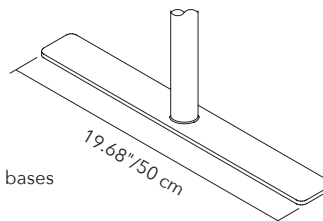

DOUBLE-SIDED FRAME (FREESTANDING) - FOR 6 MITESCO PANELS

PANEL SIZE	PART #	QTY	FINISH
63"/159cm WIDE	40021044	1 FRAME	SILVER GRAY

PANEL SIZE	PART #	QTY	FINISH
47"/119cm WIDE	40021043	1 FRAME	SILVER GRAY

Please specify panel connection brackets and caps separately.

Includes: Poles, beam and bases