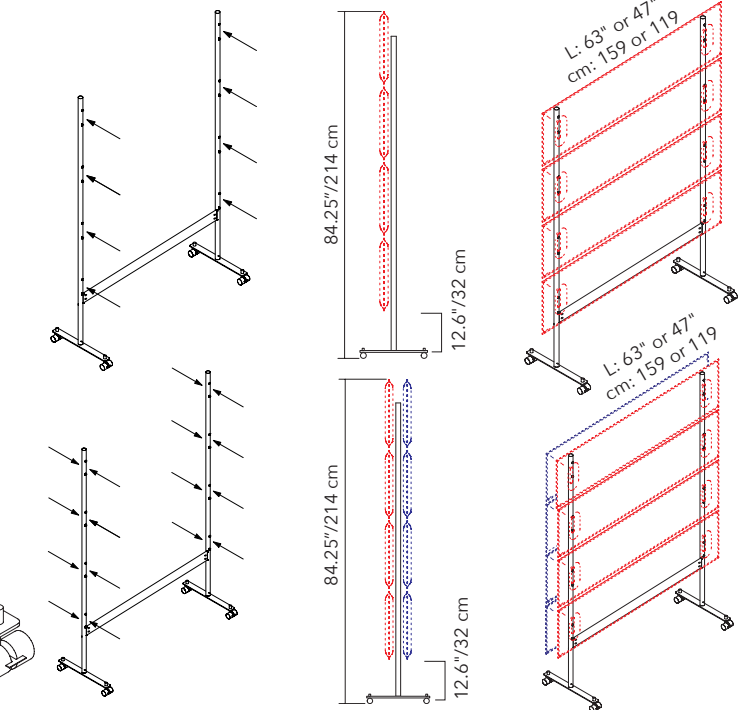

## DOUBLE-SIDED FRAME (CASTERS) - FOR 8 MITESCO PANELS

PANEL SIZE	PART #	QTY	FINISH
63"/159cm WIDE	40021052	1 FRAME	SILVER GRAY

PANEL SIZE	PART #	QTY	FINISH
47"/119cm WIDE	40020089	1 FRAME	SILVER GRAY

Please specify panel connection brackets and caps separately.

Includes: Poles, beam, casters and bases