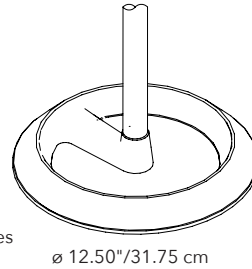

## DOUBLE-SIDED FRAME (ROUND BASE) - FOR 6 MITESCO PANELS

PANEL SIZE	PART #	QTY	FINISH
63"/159cm WIDE	40021105	1 FRAME	SILVER GRAY

PANEL SIZE	PART #	QTY	FINISH
47"/119cm WIDE	40021103	1 FRAME	SILVER GRAY

Please specify panel connection brackets and caps separately.

Includes: Poles, beam and bases