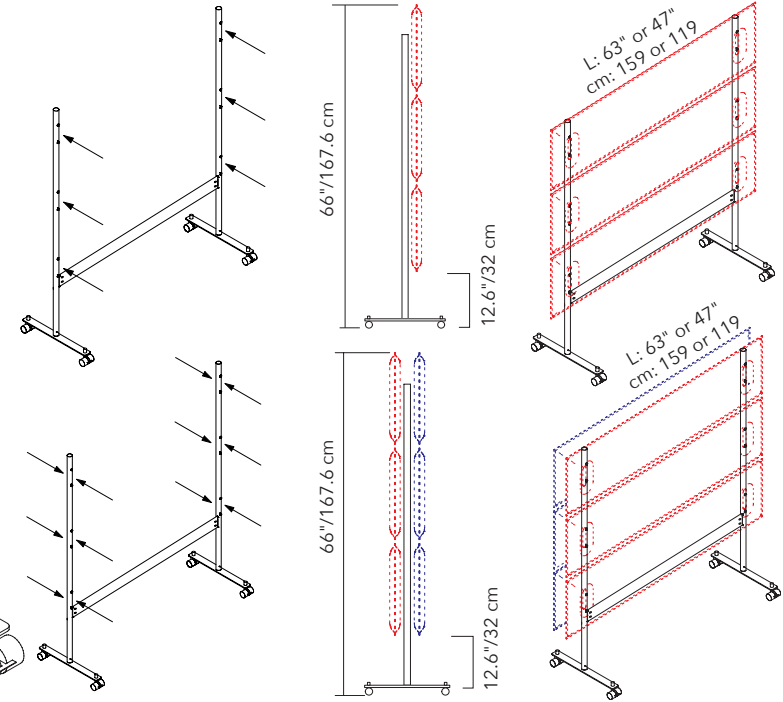

## DOUBLE-SIDED FRAME (CASTERS) - FOR 6 MITESCO PANELS

PANEL SIZE	PART #	QTY	FINISH
63"/159cm WIDE	40021048	1 FRAME	SILVER GRAY

PANEL SIZE	PART #	QTY	FINISH
47"/119cm WIDE	40021047	1 FRAME	SILVER GRAY

Please specify panel connection brackets and caps separately.

Includes: Poles, beam, casters and bases