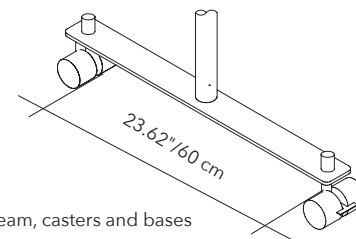

DOUBLE-SIDED FRAME (CASTERS) - FOR 8 MITESCO PANELS

PANEL SIZE	PART #	QTY	FINISH
63"/159cm WIDE	40021052	1 FRAME	SILVER GRAY

PANEL SIZE	PART #	QTY	FINISH
47"/119cm WIDE	40020089	1 FRAME	SILVER GRAY

Please specify panel connection brackets and caps separately.

Includes: Poles, beam, casters and bases