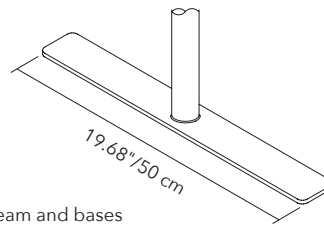

Includes: Poles, beam and bases