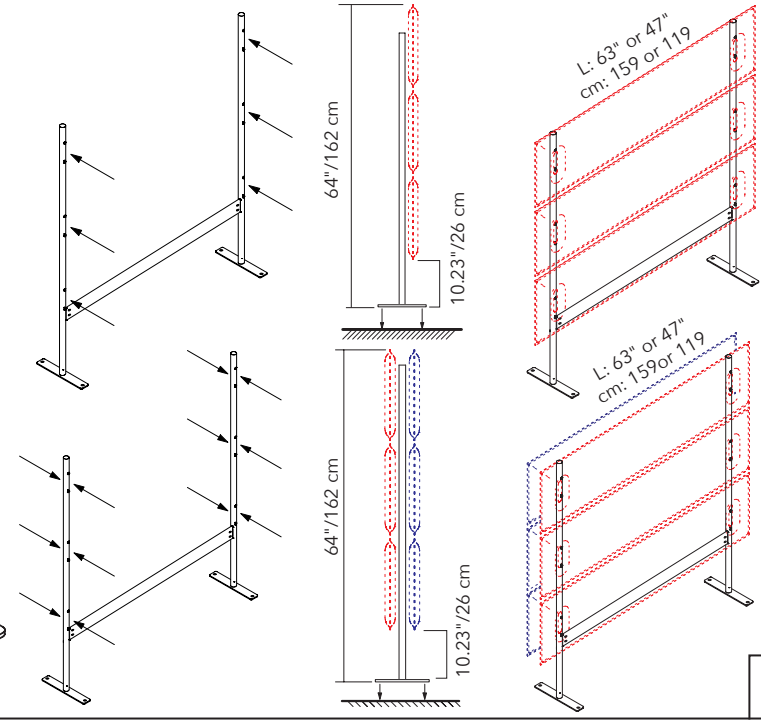

## DOUBLE-SIDED FRAME (FLOOR FIXED) - FOR 6 MITESCO PANELS

PANEL SIZE	PART #	QTY	FINISH
63"/159cm WIDE	40020082	1 FRAME	SILVER GRAY

PANEL SIZE	PART #	QTY	FINISH
47"/119cm WIDE	40020083	1 FRAME	SILVER GRAY

Please specify panel connection brackets and caps separately.

Includes: Poles, beam and bases