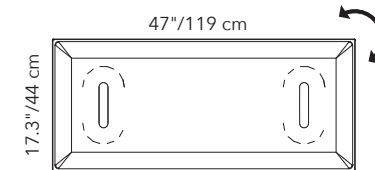

PANELS AVAILABLE IN SPECIAL ORDER COLORS. PLEASE REFER TO THE COLOR OPTIONS ON PAGES 6, 7 & 8. SPECIAL ORDER COLORS REQUIRE:

- MINIMUM ORDER QUANTITY 60 PER COLOR
- LEAD TIME UP TO 14-16 WEEKS
- +10% CUSTOM SERVICE FEE