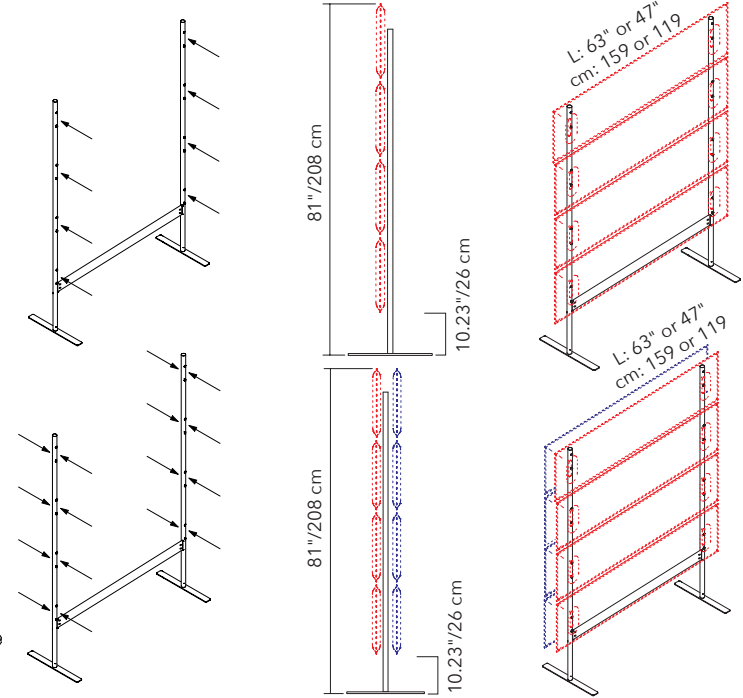

## DOUBLE-SIDED FRAME (FREESTANDING) - FOR 8 MITESCO PANELS

PANEL SIZE	PART #	QTY	FINISH
63"/159cm WIDE	40021053	1 FRAME	SILVER GRAY

PANEL SIZE	PART #	QTY	FINISH
47"/119cm WIDE	40020086	1 FRAME	SILVER GRAY

Please specify panel connection brackets and caps separately.

Includes: Poles, beam and bases