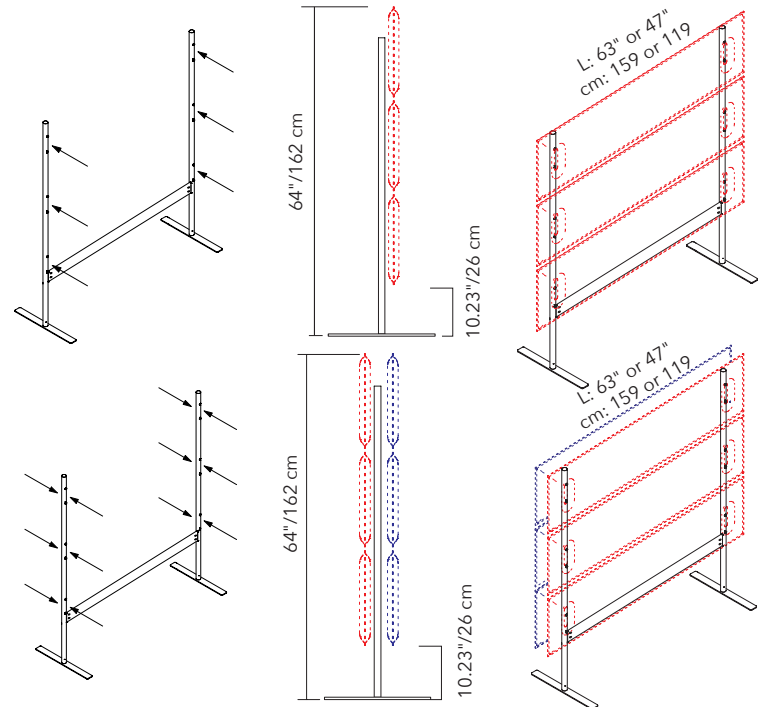

## DOUBLE-SIDED FRAME (FREESTANDING) - FOR 6 MITESCO PANELS

PANEL SIZE	PART #	QTY	FINISH
63"/159cm WIDE	40021044	1 FRAME	SILVER GRAY

PANEL SIZE	PART #	QTY	FINISH
47"/119cm WIDE	40021043	1 FRAME	SILVER GRAY

Please specify panel connection brackets and caps separately.

Includes: Poles, beam and bases