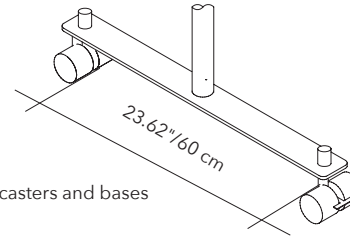

SINGLE-SIDED FRAME (CASTERS) - FOR 3 MITESCO PANELS

PANEL SIZE	PART #	QTY	FINISH
63"/159cm WIDE	40021046	1 FRAME	SILVER GRAY

PANEL SIZE	PART #	QTY	FINISH
47"/119cm WIDE	40021045	1 FRAME	SILVER GRAY

DOUBLE-SIDED FRAME (CASTERS) - FOR 6 MITESCO PANELS

PANEL SIZE	PART #	QTY	FINISH
63"/159cm WIDE	40021048	1 FRAME	SILVER GRAY

PANEL SIZE	PART #	QTY	FINISH
47"/119cm WIDE	40021047	1 FRAME	SILVER GRAY

Please specify panel connection brackets and caps separately.

Includes: Poles, beam, casters and bases