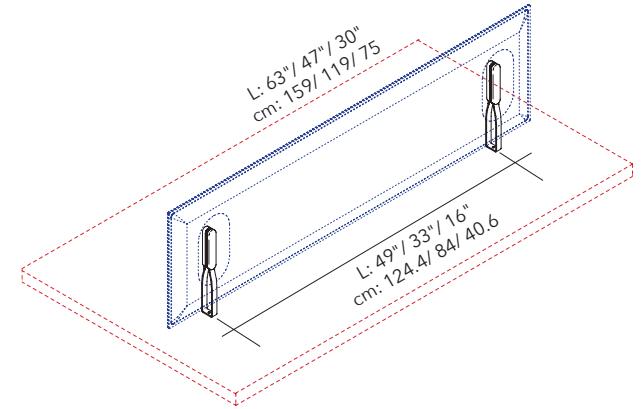

## DESK TOP BRACKET STEM - PAIR

PANEL SIZE	PART #	QTY	FINISH
FITS ALL 3 SIZES	40021016	1 SET PER PANEL	SILVER GRAY
FITS ALL 3 SIZES	40021139	1 SET PER PANEL	MATTE WHITE

**Includes:** Panel connections & front caps in gray high-tech polymer.  
**NOTE:** MITESCO connection caps not required.  
 Please specify MITESCO panel separately