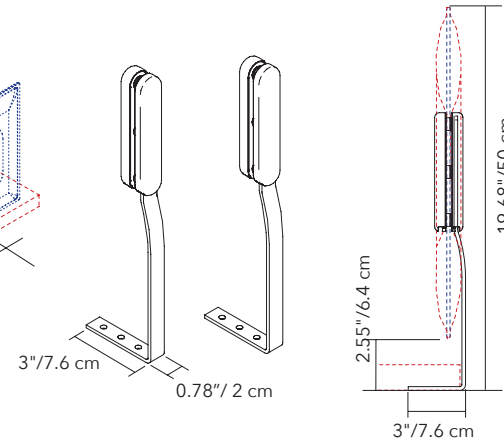

DESK TOP L-BRACKET - PAIR

PANEL SIZE	PART #	QTY	FINISH
FITS ALL 3 SIZES	40021015	1 SET PER PANEL	SILVER GRAY
FITS ALL 3 SIZES	40021142	1 SET PER PANEL	MATTE WHITE

Includes: Panel connections & front caps in gray high-tech polymer.

NOTE: MITESCO connection caps not required.

Please specify MITESCO panel separately