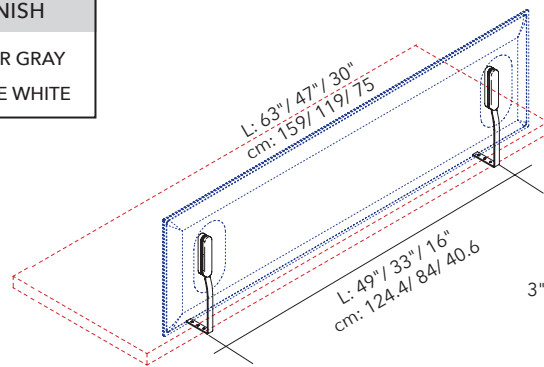

DESK TOP L-BRACKET - PAIR

PANEL SIZE	PART #	QTY	FINISH
FITS ALL 3 SIZES	40021015	1 SET PER PANEL	SILVER GRAY
FITS ALL 3 SIZES	40021142	1 SET PER PANEL	MATTE WHITE

Includes: Panel connections & front caps in gray high-tech polymer.

NOTE: MITESCO connection caps not required.

Please specify MITESCO panel separately