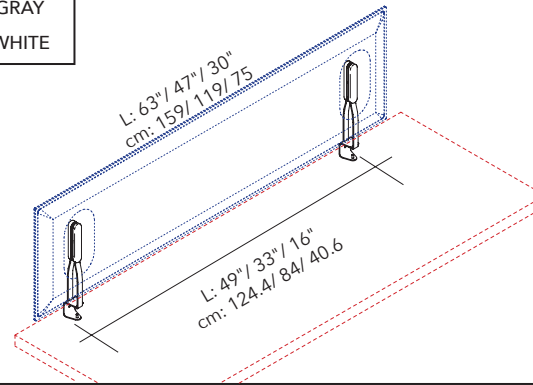

DESK TOP CLAMP BRACKETS - PAIR

PANEL SIZE	PART #	QTY	FINISH
FITS ALL 3 SIZES	40021037	1 SET PER PANEL	SILVER GRAY
FITS ALL 3 SIZES	40021146	1 SET PER PANEL	MATTE WHITE

Includes: Panel connections & front caps in gray high-tech polymer.

NOTE: MITESCO connection caps not required.

Please specify MITESCO panel separately