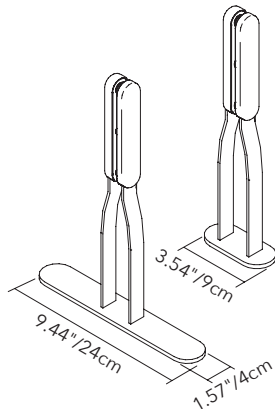

## DESK TOP BRACKET STEM - PAIR

PANEL SIZE	PART #	QTY	FINISH
FITS ALL 3 SIZES	40021016	1 SET PER PANEL	SILVER GRAY
FITS ALL 3 SIZES	40021139	1 SET PER PANEL	MATTE WHITE

**Includes:** Panel connections & front caps in gray high-tech polymer.  
**NOTE:** MITESCO connection caps not required.  
 Please specify MITESCO panel separately

## DESK TOP BRIDGE BRACKET - PAIR

PANEL SIZE	PART #	QTY	FINISH
FITS ALL 3 SIZES	40021141	1 SET PER PANEL	SILVER GRAY
FITS ALL 3 SIZES	40021147	1 SET PER PANEL	MATTE WHITE

Please specify MITESCO panel separately

## FREESTANDING DESK TOP DIVIDER - SHORT/LONG PAIR

PANEL SIZE	PART #	QTY	FINISH
FITS ALL 3 SIZES	40021018	1 SET PER PANEL	SILVER GRAY

**Includes:** Panel connections & front caps in gray high-tech polymer.  
**NOTE:** MITESCO connection caps not required.  
 Please specify MITESCO panel separately