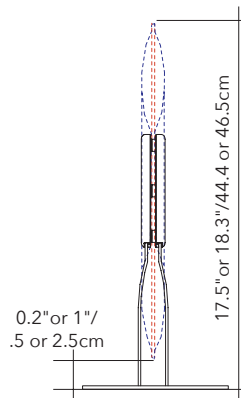

FREESTANDING DESK TOP DIVIDER - SHORT/LONG PAIR

PANEL SIZE	PART #	QTY	FINISH
FITS ALL 3 SIZES	40021018	1 SET PER PANEL	SILVER GRAY

Includes: Panel connections & front caps in gray high-tech polymer.
NOTE: MITESCO connection caps not required.
Please specify MITESCO panel separately

FREESTANDING DESK TOP DIVIDER - LONG PAIR

PANEL SIZE	PART #	QTY	FINISH
FITS ALL 3 SIZES	40021145	1 PAIR PER PANEL	SILVER GRAY
FITS ALL 3 SIZES	40021143	1 PAIR PER PANEL	MATTE WHITE