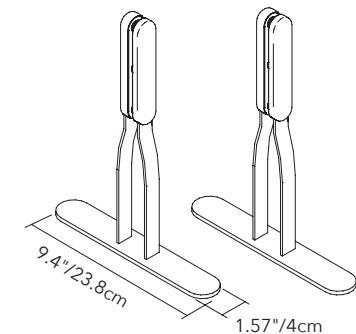

DESIGN: MICHELE DE LUCCHI

MITESCO DESK

DESK TOP BRACKET STEM - PAIR

PANEL SIZE	PART #	QTY	FINISH
FITS ALL 3 SIZES	40021016	1 SET PER PANEL	SILVER GRAY
FITS ALL 3 SIZES	40021139	1 SET PER PANEL	MATTE WHITE

Includes: Panel connections & front caps in gray high-tech polymer.
NOTE: MITESCO connection caps not required.
Please specify MITESCO panel separately

DESK TOP BRIDGE BRACKET - PAIR

PANEL SIZE	PART #	QTY	FINISH
FITS ALL 3 SIZES	40021141	1 SET PER PANEL	SILVER GRAY
FITS ALL 3 SIZES	40021147	1 SET PER PANEL	MATTE WHITE

Please specify MITESCO panel separately

FREESTANDING DESK TOP DIVIDER - SHORT/LONG PAIR

PANEL SIZE	PART #	QTY	FINISH
FITS ALL 3 SIZES	40021018	1 SET PER PANEL	SILVER GRAY

Includes: Panel connections & front caps in gray high-tech polymer.
NOTE: MITESCO connection caps not required.
Please specify MITESCO panel separately

FREESTANDING DESK TOP DIVIDER - LONG PAIR

PANEL SIZE	PART #	QTY	FINISH
FITS ALL 3 SIZES	40021145	1 PAIR PER PANEL	SILVER GRAY
FITS ALL 3 SIZES	40021143	1 PAIR PER PANEL	MATTE WHITE