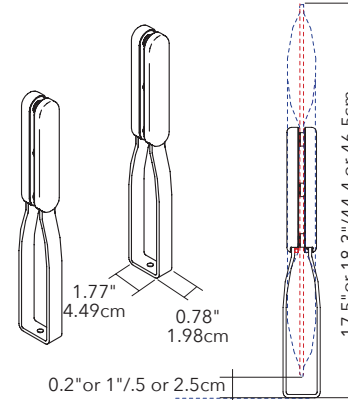

## DESK TOP BRACKET STEM - PAIR

PANEL SIZE	PART #	QTY	FINISH
FITS ALL 3 SIZES	40021016	1 SET PER PANEL	SILVER GRAY
FITS ALL 3 SIZES	40021139	1 SET PER PANEL	MATTE WHITE

**Includes:** Panel connections & front caps in gray high-tech polymer.  
**NOTE:** MITESCO connection caps not required.  
 Please specify MITESCO panel separately