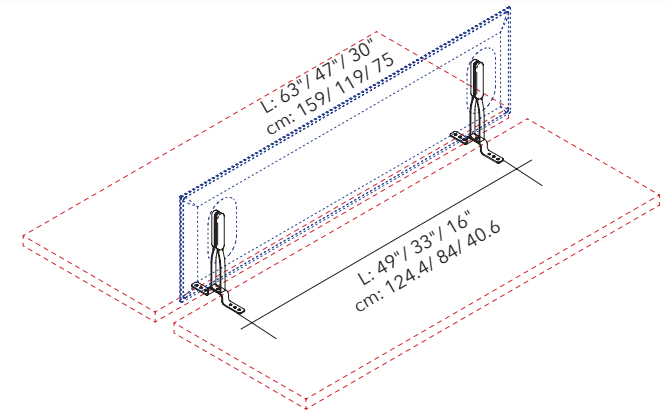

DESK TOP BRIDGE BRACKET - PAIR

PANEL SIZE	PART #	QTY	FINISH
FITS ALL 3 SIZES	40021141	1 SET PER PANEL	SILVER GRAY
FITS ALL 3 SIZES	40021147	1 SET PER PANEL	MATTE WHITE

Please specify MITESCO panel separately