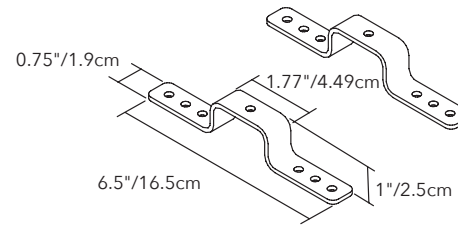

DESK TOP BRIDGE BRACKET - PAIR

PANEL SIZE	PART #	QTY	FINISH
FITS ALL 3 SIZES	40021141	1 SET PER PANEL	SILVER GRAY
FITS ALL 3 SIZES	40021147	1 SET PER PANEL	MATTE WHITE

Please specify MITESCO panel separately