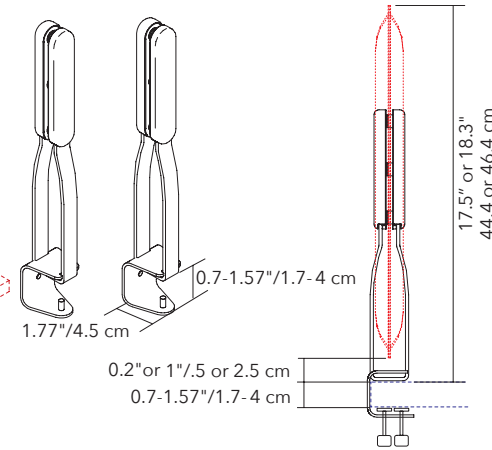

DESK TOP CLAMP BRACKETS - PAIR

PANEL SIZE	PART #	QTY	FINISH
FITS ALL 3 SIZES	40021037	1 SET PER PANEL	SILVER GRAY
FITS ALL 3 SIZES	40021146	1 SET PER PANEL	MATTE WHITE

Includes: Panel connections & front caps in gray high-tech polymer.

NOTE: MITESCO connection caps not required.

Please specify MITESCO panel separately