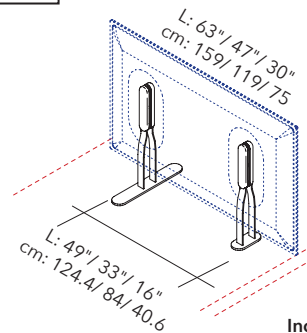

FREESTANDING DESK TOP DIVIDER - SHORT/LONG PAIR

PANEL SIZE	PART #	QTY	FINISH
FITS ALL 3 SIZES	40021018	1 SET PER PANEL	SILVER GRAY

Includes: Panel connections & front caps in gray high-tech polymer.
NOTE: MITESCO connection caps not required.
Please specify MITESCO panel separately

FREESTANDING DESK TOP DIVIDER - LONG PAIR

PANEL SIZE	PART #	QTY	FINISH
FITS ALL 3 SIZES	40021145	1 PAIR PER PANEL	SILVER GRAY
FITS ALL 3 SIZES	40021143	1 PAIR PER PANEL	MATTE WHITE