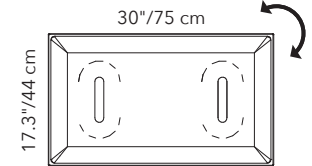

MITESCO 17.3"x 30"- PANEL ONLY

QUICK SHIP	COLOR	PART #	EXT. LEAD TIME	COLOR	PART #	EXT. LEAD TIME	COLOR	PART #	EXT. LEAD TIME	COLOR	PART #
	WHITE	40020027		RED	40020032		CARROT ORANGE	40020031		BLUE	40020034
	SILVER GRAY	40020028		BLACK	40020035		SUN YELLOW	40020030		OLIVE GREEN	40020044
	CHARCOAL GRAY	40020046		BEIGE	40020029		DOVE GRAY	40020045		APPLE GREEN	40020033

Please specify panel connection brackets and caps separately.

EXTENDED LEAD TIME COLORS REQUIRE:

- LEAD TIME UP TO 10-12 WEEKS

Call your local representative for stock levels and availability

PANELS AVAILABLE IN SPECIAL ORDER COLORS. PLEASE REFER TO THE COLOR OPTIONS ON PAGES 6, 7 & 8. SPECIAL ORDER COLORS REQUIRE:

- MINIMUM ORDER QUANTITY 70 PER COLOR
- LEAD TIME UP TO 14-16 WEEKS
- +10% CUSTOM SERVICE FEE