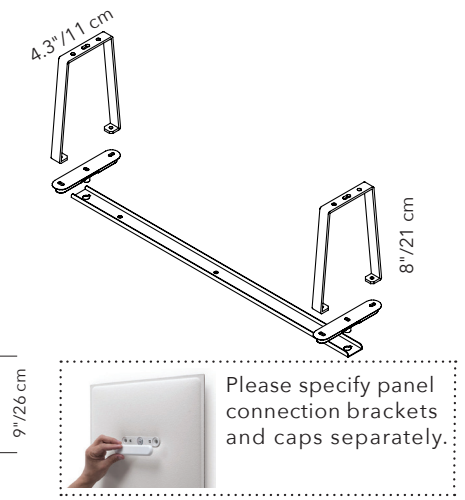

8" CEILING SPACER KIT - HARDWARE ONLY

PANEL SIZE	PART #	QTY	FINISH
63"/159cm	40021036	1 PER PANEL	SILVER GRAY
47"/119cm	40021035	1 PER PANEL	SILVER GRAY
30"/75cm	40021034	1 PER PANEL	SILVER GRAY