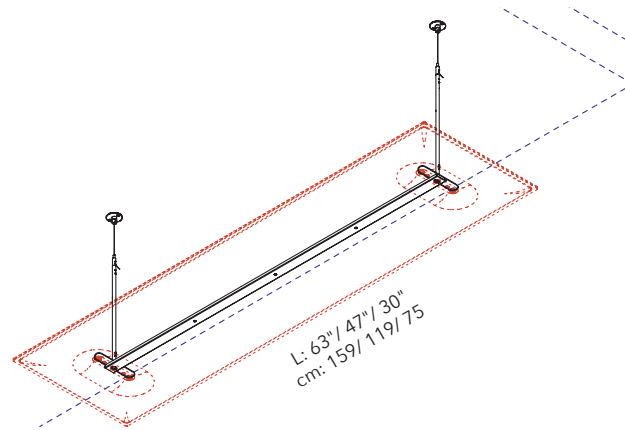

3" CEILING SPACER KIT - HARDWARE ONLY

PANEL SIZE	PART #	QTY	FINISH
63"/159cm	40021033	1 PER PANEL	SILVER GRAY
47"/119cm	40021032	1 PER PANEL	SILVER GRAY
30"/75cm	40021031	1 PER PANEL	SILVER GRAY

8" CEILING SPACER KIT - HARDWARE ONLY

PANEL SIZE	PART #	QTY	FINISH
63"/159cm	40021036	1 PER PANEL	SILVER GRAY
47"/119cm	40021035	1 PER PANEL	SILVER GRAY
30"/75cm	40021034	1 PER PANEL	SILVER GRAY

CEILING SUSPENDED - HARDWARE ONLY

PANEL SIZE	PART #	QTY	FINISH
63"/159cm	40021116	1 PER PANEL	SILVER GRAY

PANEL SIZE	PART #	QTY	FINISH
47"/119cm	40021117	1 PER PANEL	SILVER GRAY

PANEL SIZE	PART #	QTY	FINISH
30"/75cm	40021118	1 PER PANEL	SILVER GRAY

COMPLETE SYSTEM WEIGHT:
 63"/159 cm UNIT: 10.8 lbs.
 47"/119 cm UNIT: 7.7 lbs.
 30"/75 cm UNIT: 3.9 lbs.