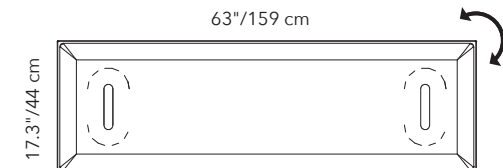

MITESCO 17.3"x 30"- PANEL ONLY

QUICK SHIP	COLOR	PART #	EXT. LEAD TIME	COLOR	PART #	EXT. LEAD TIME	COLOR	PART #	EXT. LEAD TIME	COLOR	PART #
	WHITE	40020027		RED	40020032		CARROT ORANGE	40020031		BLUE	40020034
	SILVER GRAY	40020028		BLACK	40020035		SUN YELLOW	40020030		OLIVE GREEN	40020044
	CHARCOAL GRAY	40020046		BEIGE	40020029		DOVE GRAY	40020045		APPLE GREEN	40020033

Please specify panel connection brackets and caps separately.

EXTENDED LEAD TIME COLORS REQUIRE:

- LEAD TIME UP TO 10-12 WEEKS

Call your local representative for stock levels and availability

PANELS AVAILABLE IN SPECIAL ORDER COLORS. PLEASE REFER TO THE COLOR OPTIONS ON PAGES 6, 7 & 8. SPECIAL ORDER COLORS REQUIRE:

- MINIMUM ORDER QUANTITY 70 PER COLOR
- LEAD TIME UP TO 14-16 WEEKS
- +10% CUSTOM SERVICE FEE

MITESCO 17.3"x 47"- PANEL ONLY

QUICK SHIP	COLOR	PART #	EXT. LEAD TIME	COLOR	PART #	EXT. LEAD TIME	COLOR	PART #
	WHITE	40020018		CARROT ORANGE	40020022		BLUE	40020025
	SILVER GRAY	40020019		SUN YELLOW	40020021		BLACK	40020026
	CHARCOAL GRAY	40020040		DOVE GRAY	40020043			
	RED	40020023		OLIVE GREEN	40020042			
	BEIGE	40020020		APPLE GREEN	40020024			

Please specify panel connection brackets and caps separately.

EXTENDED LEAD TIME COLORS REQUIRE:

- LEAD TIME UP TO 10-12 WEEKS

Call your local representative for stock levels and availability

PANELS AVAILABLE IN SPECIAL ORDER COLORS. PLEASE REFER TO THE COLOR OPTIONS ON PAGES 6, 7 & 8. SPECIAL ORDER COLORS REQUIRE:

- MINIMUM ORDER QUANTITY 60 PER COLOR
- LEAD TIME UP TO 14-16 WEEKS
- +10% CUSTOM SERVICE FEE

MITESCO 17.3"x 63"- PANEL ONLY