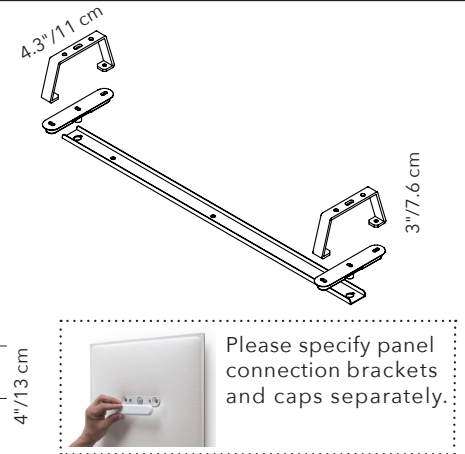

3" CEILING SPACER KIT - HARDWARE ONLY

PANEL SIZE	PART #	QTY	FINISH
63"/159cm	40021033	1 PER PANEL	SILVER GRAY
47"/119cm	40021032	1 PER PANEL	SILVER GRAY
30"/75cm	40021031	1 PER PANEL	SILVER GRAY