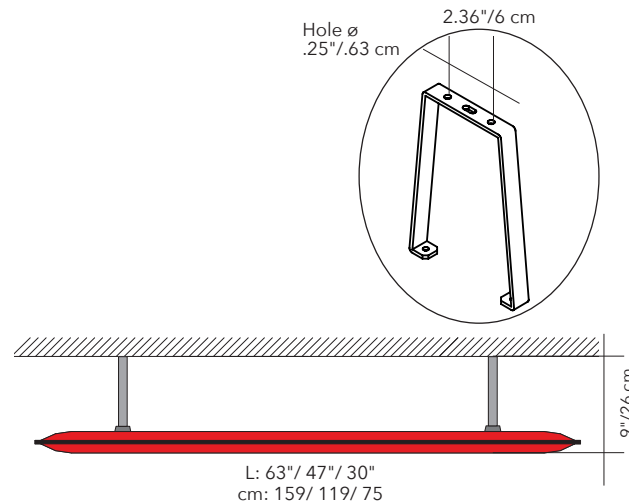

8" CEILING SPACER KIT - HARDWARE ONLY

PANEL SIZE	PART #	QTY	FINISH
63"/159cm	40021036	1 PER PANEL	SILVER GRAY
47"/119cm	40021035	1 PER PANEL	SILVER GRAY
30"/75cm	40021034	1 PER PANEL	SILVER GRAY