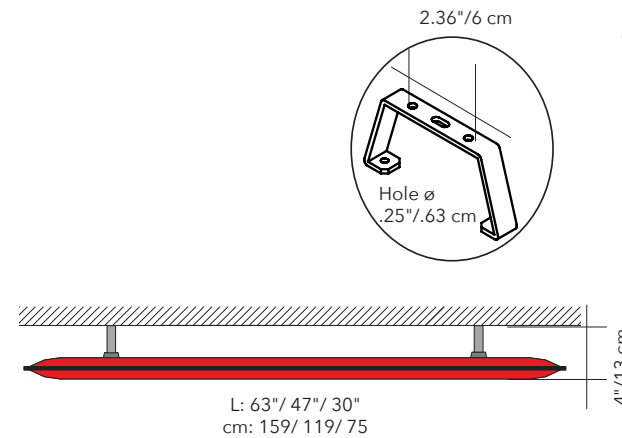

3" CEILING SPACER KIT - HARDWARE ONLY

PANEL SIZE	PART #	QTY	FINISH
63"/159cm	40021033	1 PER PANEL	SILVER GRAY
47"/119cm	40021032	1 PER PANEL	SILVER GRAY
30"/75cm	40021031	1 PER PANEL	SILVER GRAY