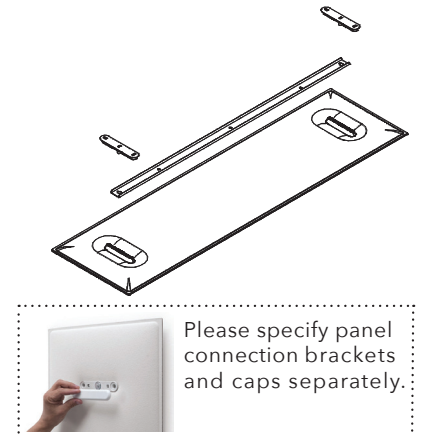

CEILING SUPPORT SPINE - HARDWARE ONLY

PANEL SIZE	PART #	QTY	FINISH
63"/160cm	40021123	1 PER PANEL	SILVER GRAY
47"/119cm	40021124	1 PER PANEL	SILVER GRAY
30"/75cm	40021125	1 PER PANEL	SILVER GRAY