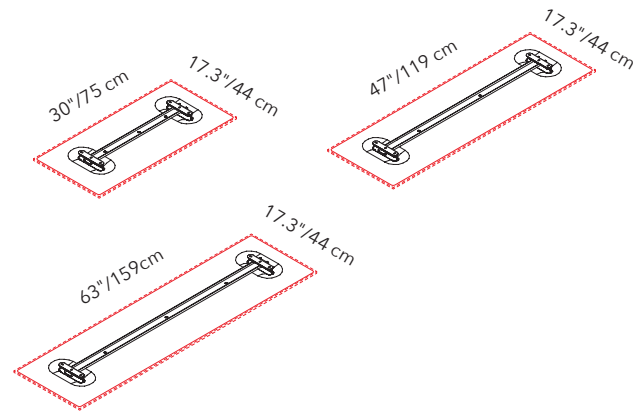

CEILING SUPPORT SPINE - HARDWARE ONLY

PANEL SIZE	PART #	QTY	FINISH
63"/160cm	40021123	1 PER PANEL	SILVER GRAY
47"/119cm	40021124	1 PER PANEL	SILVER GRAY
30"/75cm	40021125	1 PER PANEL	SILVER GRAY