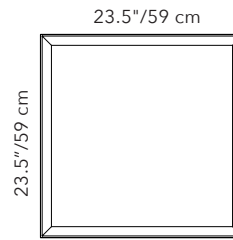

23.5"x 23.5" - PANEL ONLY

QUICK SHIP	COLOR	PART #	EXT. LEAD TIME	COLOR	PART #	EXT. LEAD TIME	COLOR	PART #
	WHITE	40025140		OLIVE GREEN	40025213		RED	40025210
	SILVER GRAY	40025141		BEIGE	40025207		RUSTIC BRICK	40025288
	CHARCOAL GRAY	40025142		SUN YELLOW	40025209		DOVE GRAY	40025208
	SLATE BLUE	40025296		CARROT ORANGE	40025211		DARK TEAL	40025304