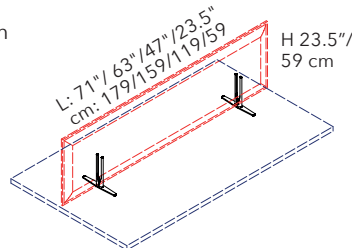

DESK TOP STAND BRACKETS - (PAIR)

PANEL SIZE	PART #	QTY	FINISH
FITS ALL SIZES	40025847	1 PAIR	SILVER GRAY
PANEL SIZE	PART #	QTY	FINISH
FITS ALL SIZES	40025848	1 PAIR	MATTE WHITE
PANEL SIZE	PART #	QTY	FINISH
FITS ALL SIZES	40025853	1 PAIR	MATTE BLACK

Pair brackets with base in powder coated steel.