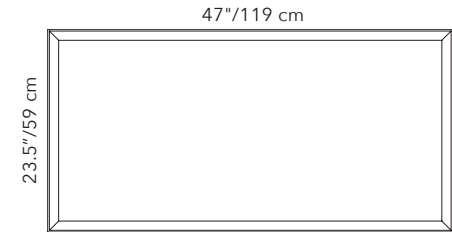

23.5"x 47" - PANEL ONLY

QUICK SHIP	COLOR	PART #	EXT. LEAD TIME	COLOR	PART #	EXT. LEAD TIME	COLOR	PART #	EXT. LEAD TIME	COLOR	PART #
	WHITE	40025649		OLIVE GREEN	40025657		RED	40025656		COOL WHITE	40025679
	SILVER GRAY	40025650		BEIGE	40025652		RUSTIC BRICK	40025658			
	CHARCOAL GRAY	40025651		SUN YELLOW	40025654		DOVE GRAY	40025653			
	SLATE BLUE	40025659		CARROT ORANGE	40025655		DARK TEAL	40025660