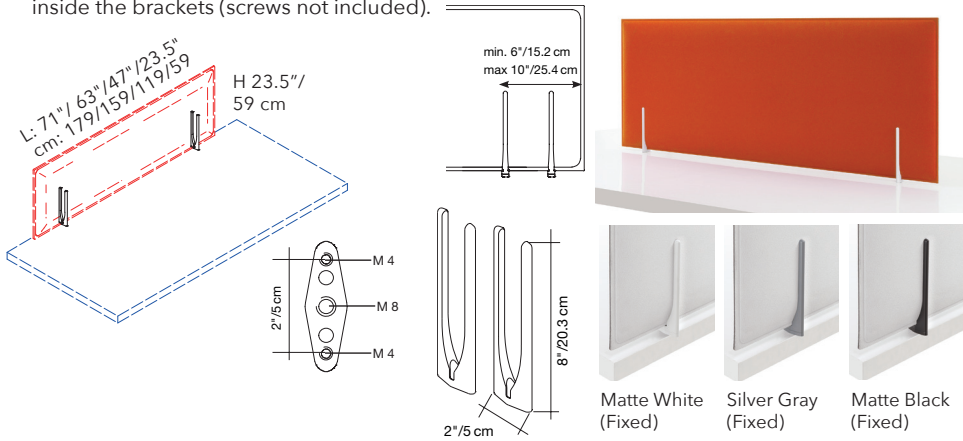

DIRECT MOUNT BRACKETS - (PAIR)

PANEL SIZE	PART #	QTY	FINISH
FITS ALL SIZES	40038001	1 PAIR	SILVER GRAY
PANEL SIZE	PART #	QTY	FINISH
FITS ALL SIZES	40038005	1 PAIR	MATTE WHITE
PANEL SIZE	PART #	QTY	FINISH
FITS ALL SIZES	40038007	1 PAIR	MATTE BLACK

Mount bracket connections are fixed to the desktop with screws and the panel is inserted inside the brackets (screws not included).