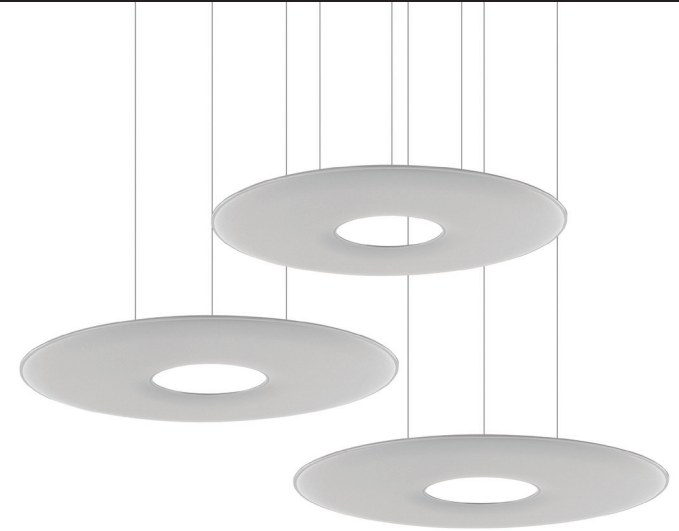

CEILING - COMPLETE KIT

QUICK SHIP	COLOR	KIT PART #	EXT. LEAD TIME	COLOR	KIT PART #
	WHITE	40025194		CARROT ORANGE	40025197
	SILVER GRAY	40025195			
	BEIGE	40025196			

Kit includes: 1 Steel Frame, 3 Ceiling Plates, 3 Cables, 3 cable fasteners for frame and 1 Giotto Panel

EXTENDED LEAD TIME COLORS REQUIRE:

- LEAD TIME UP TO 10-12 WEEKS

Call your local representative for stock levels and availability

PANELS AVAILABLE IN SPECIAL ORDER COLORS. PLEASE REFER TO THE COLOR OPTIONS ON PAGES 6, 7 & 8. SPECIAL ORDER COLORS REQUIRE:

- MINIMUM ORDER QUANTITY 18 PER COLOR
- LEAD TIME UP TO 14-16 WEEKS
- +10% CUSTOM SERVICE FEE

WEIGHT:
11.9 lbs.

OVAL CEILING - COMPLETE KIT

EXT. LEAD TIME	COLOR	KIT PART #	EXT. LEAD TIME	COLOR	KIT PART #
	WHITE	40025272		CARROT ORANGE	40025274
	SILVER GRAY	40025273		BEIGE	40025275

Kit includes: 1 Steel Frame, 4 Ceiling Plates, 4 Cables, 4 cable fasteners for frame and 1 Giotto Oval Panel

EXTENDED LEAD TIME COLORS REQUIRE:

- LEAD TIME UP TO 10-12 WEEKS

Call your local representative for stock levels and availability

PANELS AVAILABLE IN SPECIAL ORDER COLORS. PLEASE REFER TO THE COLOR OPTIONS ON PAGES 6, 7 & 8. SPECIAL ORDER COLORS REQUIRE:

- MINIMUM ORDER QUANTITY 18 PER COLOR
- LEAD TIME UP TO 14-16 WEEKS
- +10% CUSTOM SERVICE FEE

WEIGHT:
17.6 lbs.