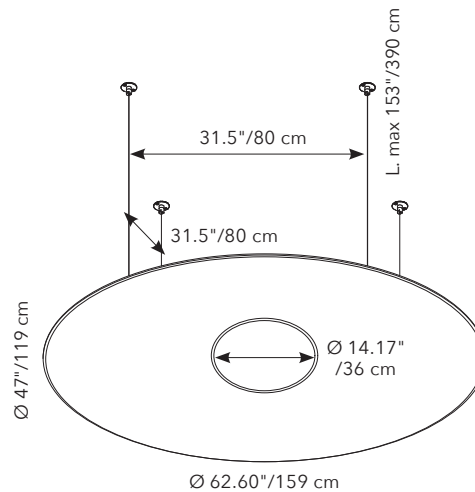

EXTENDED LEAD TIME COLORS REQUIRE:

- LEAD TIME UP TO 10-12 WEEKS

Call your local representative for stock levels and availability

PANELS AVAILABLE IN SPECIAL ORDER COLORS. PLEASE REFER TO THE COLOR OPTIONS ON PAGES 6, 7 & 8. SPECIAL ORDER COLORS REQUIRE:

- MINIMUM ORDER QUANTITY 18 PER COLOR
- LEAD TIME UP TO 14-16 WEEKS
- +10% CUSTOM SERVICE FEE

WEIGHT:
17.6 lbs.