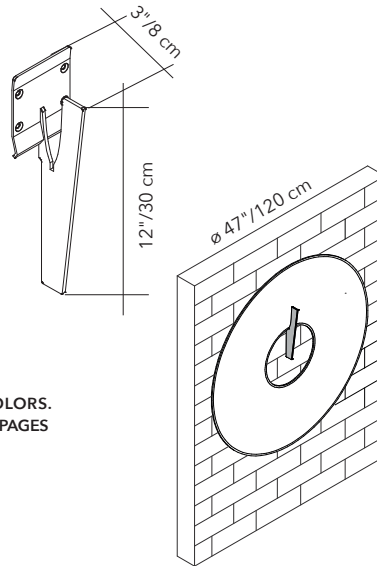

WALL/CHROME PLATED - COMPLETE KIT

QUICK SHIP	COLOR	KIT PART #
	WHITE	40025190
	SILVER GRAY	40025191
	BEIGE	40025192
EXT. LEAD TIME		
	CARROT ORANGE	40025193

Kit includes: 1 Wall mount bracket and 1 Giotto Panel

EXTENDED LEAD TIME COLORS REQUIRE:
• LEAD TIME UP TO 10-12 WEEKS
Call your local representative for stock levels and availability

PANELS AVAILABLE IN SPECIAL ORDER COLORS. PLEASE REFER TO THE COLOR OPTIONS ON PAGES 6, 7 & 8. SPECIAL ORDER COLORS REQUIRE:
• MINIMUM ORDER QUANTITY 18 PER COLOR
• LEAD TIME UP TO 14-16 WEEKS
• +10% CUSTOM SERVICE FEE

WALL/BLACK GLOSS - COMPLETE KIT

QUICK SHIP	COLOR	KIT PART #
	WHITE	40025186
	SILVER GRAY	40025187
	BEIGE	40025188
EXT. LEAD TIME		
	CARROT ORANGE	40025189

Kit includes: 1 Wall mount bracket and 1 Giotto Panel

EXTENDED LEAD TIME COLORS REQUIRE:
• LEAD TIME UP TO 10-12 WEEKS
Call your local representative for stock levels and availability

PANELS AVAILABLE IN SPECIAL ORDER COLORS. PLEASE REFER TO THE COLOR OPTIONS ON PAGES 6, 7 & 8. SPECIAL ORDER COLORS REQUIRE:
• MINIMUM ORDER QUANTITY 18 PER COLOR
• LEAD TIME UP TO 14-16 WEEKS
• +10% CUSTOM SERVICE FEE

OVAL WALL/CHROME PLATED - COMPLETE KIT

EXT. LEAD TIME	COLOR	KIT PART #
	WHITE	40025264
	SILVER GRAY	40025265
	BEIGE	40025266
	CARROT ORANGE	40025267

Kit includes: 1 Wall mount bracket and 1 Giotto Oval Panel

EXTENDED LEAD TIME COLORS REQUIRE:
• LEAD TIME UP TO 10-12 WEEKS
Call your local representative for stock levels and availability

PANELS AVAILABLE IN SPECIAL ORDER COLORS. PLEASE REFER TO THE COLOR OPTIONS ON PAGES 6, 7 & 8. SPECIAL ORDER COLORS REQUIRE:
• MINIMUM ORDER QUANTITY 18 PER COLOR
• LEAD TIME UP TO 14-16 WEEKS
• +10% CUSTOM SERVICE FEE

OVAL WALL/BLACK GLOSS - COMPLETE KIT