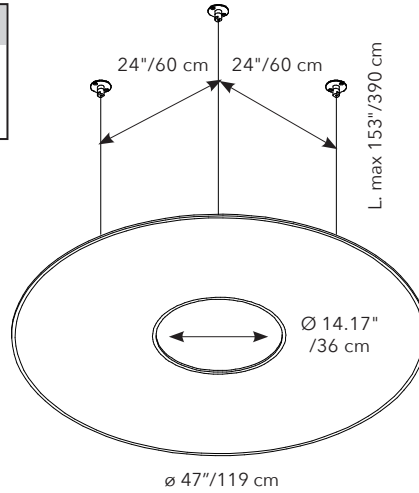

- MINIMUM ORDER QUANTITY 18 PER COLOR
- LEAD TIME UP TO 14-16 WEEKS
- +10% CUSTOM SERVICE FEE

WEIGHT:  
11.9 lbs.