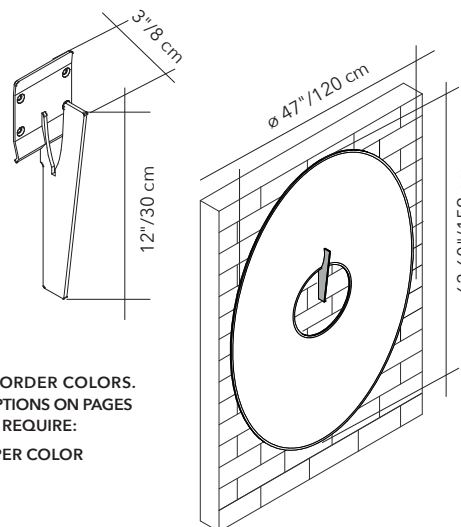

### OVAL WALL/CHROME PLATED - COMPLETE KIT

EXT. LEAD TIME	COLOR	KIT PART #
	WHITE	40025264
	SILVER GRAY	40025265
	BEIGE	40025266
	CARROT ORANGE	40025267

Chrome-plated Bracket

**Kit includes:** 1 Wall mount bracket and 1 Giotto Oval Panel