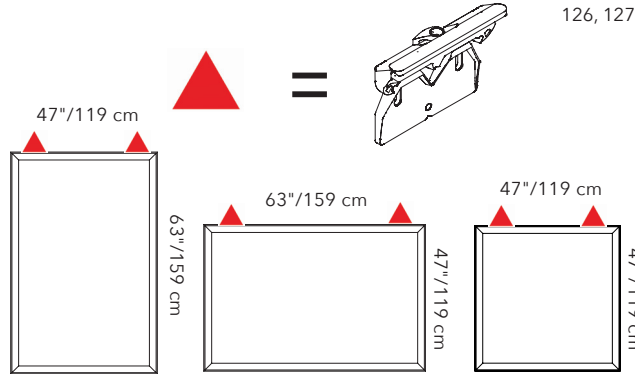

COLOR	PART #
WHITE/ PRINT	7SP0806/1-0001

23.5"/59 cm

23.5"/59 cm

23.5"/59 cm

23.5"/59 cm

23.5"/59 cm

30"/75 cm

23.5"/59 cm

63"/159 cm

WALL MOUNTING BRACKETS - PAIR

PANEL SIZE	PART #	QTY	FINISH
FITS ALL SIZES	40025090	1 PAIR	MATTE WHITE

PANEL SIZE	PART #	QTY	FINISH
FITS ALL SIZES	40025091	1 PAIR	SATIN NICKEL

SNOWSOUND ART panels only require 1 pair brackets
47"x47" (119 cm x 119 cm) & 47"x 63" (119 cm x 159 cm)