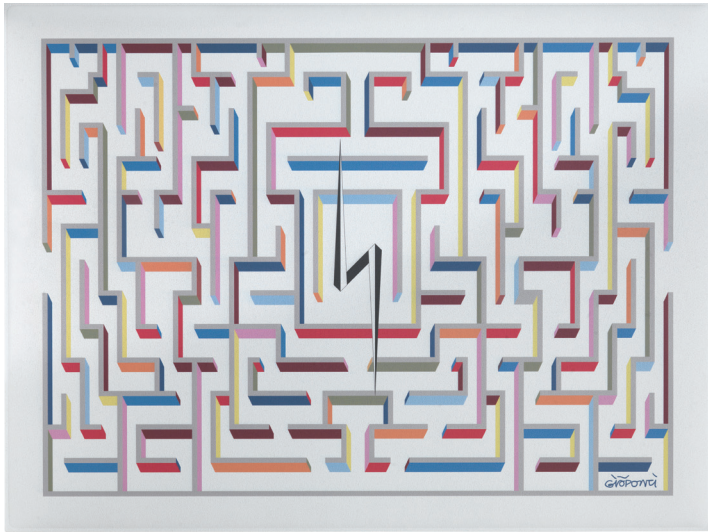

47" x 63" LABYRINTH, 1941-1947
- PANEL ONLY

COLOR	PART #
WHITE/ PRINT	7SP1216/1-0001

23.5" x 63" DECOR FOR VILLA PLANCHART/NEMAZEE, 1955-1964
- PANEL ONLY

COLOR	PART #
WHITE/ PRINT	7SP1206/1-0001

63"/159 cm

47"/119 cm