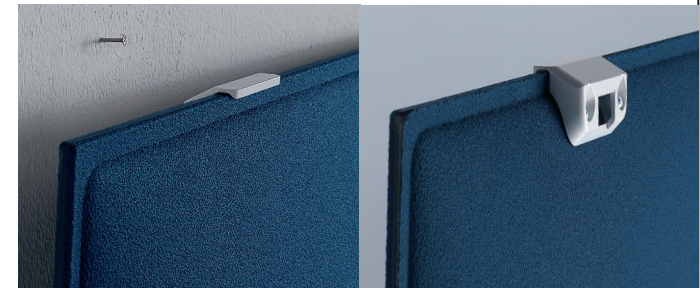

WALL MOUNTING HANGERS - PAIR

PANEL SIZE	PART #	QTY	FINISH
FITS ALL SIZES	40025586	1 PAIR	MATTE WHITE

(Wall mounting screws not included).

* **Panels sold separately** - Please choose Panel colors on page 126, 127 and 128.