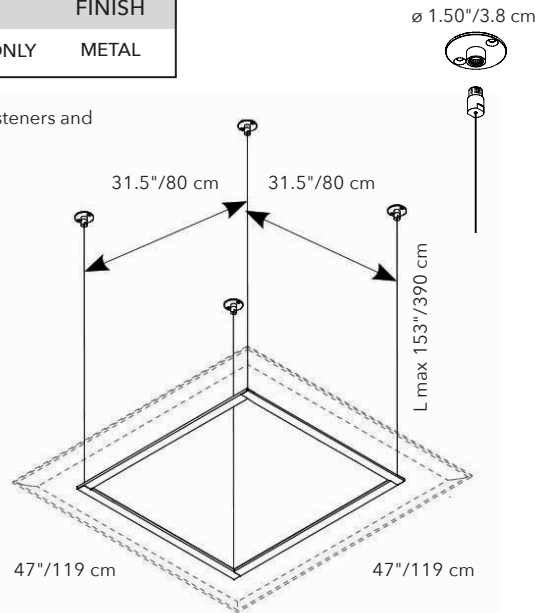

COLOR	PART #
WHITE/ PRINT	7SP0806/1-0001

23.5"/59 cm

23.5"/59 cm

23.5"/59 cm

23.5"/59 cm

23.5"/59 cm

30"/75 cm

23.5"/59 cm

63"/159 cm

WALL MOUNTING BRACKETS - PAIR

PANEL SIZE	PART #	QTY	FINISH
FITS ALL SIZES	40025090	1 PAIR	MATTE WHITE

PANEL SIZE	PART #	QTY	FINISH
FITS ALL SIZES	40025091	1 PAIR	SATIN NICKEL

SNOWSOUND ART panels only require 1 pair brackets
47"x47" (119 cm x 119 cm) & 47"x 63" (119 cm x 159 cm)

WALL MOUNTING HANGERS - PAIR

PANEL SIZE	PART #	QTY	FINISH
FITS ALL SIZES	40025586	1 PAIR	MATTE WHITE

(Wall mounting screws not included).

* **Panels sold separately** - Please choose Panel colors on page 126, 127 and 128.

47"x 47" CEILING SUSPENSION - COMPLETE KIT

PANEL SIZE	PART #	QTY	FINISH
47" x 47"	40025233	HARDWARE ONLY	METAL

Kit includes: 1 hanging frame, 4 cables, panel fasteners and ceiling plates

NOTE: To specify panel separately refer to pages 126-128.