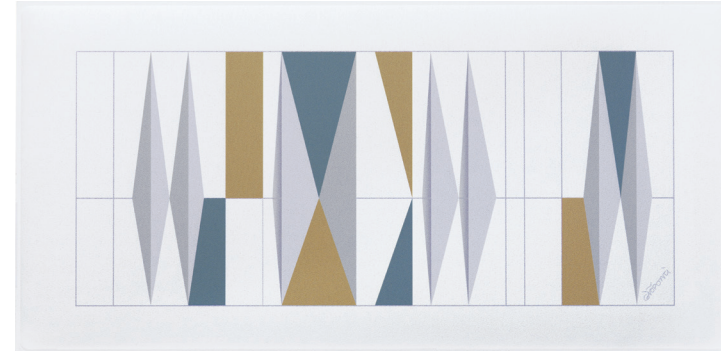

63"/159 cm

23.5"/59 cm