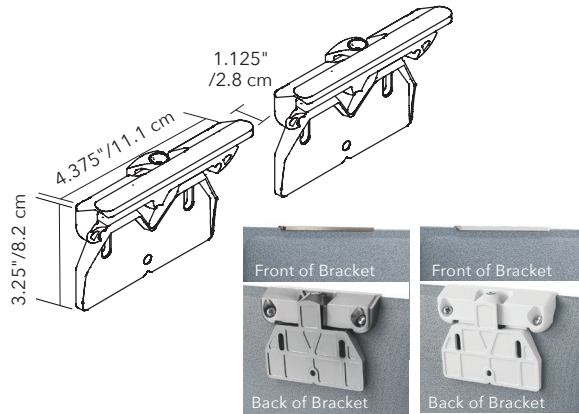

WALL MOUNTING BRACKETS - PAIR

PANEL SIZE	PART #	QTY	FINISH
FITS ALL SIZES	40025090	1 PAIR	MATTE WHITE

PANEL SIZE	PART #	QTY	FINISH
FITS ALL SIZES	40025091	1 PAIR	SATIN NICKEL