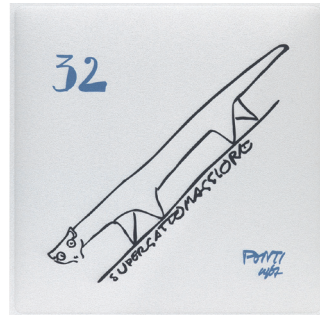

COLOR	PART #
WHITE/ PRINT	7SP1606/1-0001

23.5" x 23.5" DRAWN LETTERS/SUPERGATTOMAGGIORE
- PANEL ONLY

COLOR	PART #
WHITE/ PRINT	7SP0606/1-0001

COLOR	PART #
WHITE/ PRINT	7SP0606/2-0001

23.5" x 30" DRAWN LETTERS
- PANEL ONLY

COLOR	PART #
WHITE/ PRINT	7SP0806/1-0001

23.5"/59 cm

23.5"/59 cm

23.5"/59 cm

23.5"/59 cm

23.5"/59 cm

30"/75 cm

23.5"/59 cm

63"/159 cm

WALL MOUNTING BRACKETS - PAIR

PANEL SIZE	PART #	QTY	FINISH
FITS ALL SIZES	40025090	1 PAIR	MATTE WHITE

PANEL SIZE	PART #	QTY	FINISH
FITS ALL SIZES	40025091	1 PAIR	SATIN NICKEL

SNOWSOUND ART panels only require 1 pair brackets
47"x47" (119 cm x 119 cm) & 47"x 63" (119 cm x 159 cm)