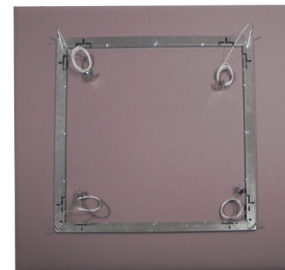

WALL MOUNTING HANGERS - PAIR

PANEL SIZE	PART #	QTY	FINISH
FITS ALL SIZES	40025586	1 PAIR	MATTE WHITE

(Wall mounting screws not included).

* **Panels sold separately** - Please choose Panel colors on page 126, 127 and 128.

47"x 47" CEILING SUSPENSION - COMPLETE KIT

PANEL SIZE	PART #	QTY	FINISH
47" x 47"	40025233	HARDWARE ONLY	METAL

Kit includes: 1 hanging frame, 4 cables, panel fasteners and ceiling plates

NOTE: To specify panel separately refer to pages 126-128.

47"x 63" CEILING SUSPENSION - COMPLETE KIT

PANEL SIZE	PART #	QTY	FINISH
47" x 63"	40025234	HARDWARE ONLY	METAL

Kit includes: 1 hanging frame, 4 cables, panel fasteners and ceiling plates

NOTE: To specify panel separately refer to pages 126-128.