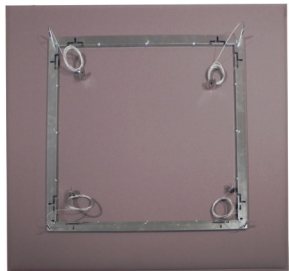

63"/159 cm

WALL MOUNTING BRACKETS - PAIR

PANEL SIZE	PART #	QTY	FINISH
FITS ALL SIZES	40025090	1 PAIR	MATTE WHITE

PANEL SIZE	PART #	QTY	FINISH
FITS ALL SIZES	40025091	1 PAIR	SATIN NICKEL

SNOWSOUND ART panels only require 1 pair brackets
47"x47" (119 cm x 119 cm) & 47"x 63" (119 cm x 159 cm)

WALL MOUNTING HANGERS - PAIR

PANEL SIZE	PART #	QTY	FINISH
FITS ALL SIZES	40025586	1 PAIR	MATTE WHITE

(Wall mounting screws not included).

* **Panels sold separately** - Please choose Panel colors on page 126, 127 and 128.

47"x 47" CEILING SUSPENSION - COMPLETE KIT

PANEL SIZE	PART #	QTY	FINISH
47" x 47"	40025233	HARDWARE ONLY	METAL

Kit includes: 1 hanging frame, 4 cables, panel fasteners and ceiling plates

NOTE: To specify panel separately refer to pages 126-128.