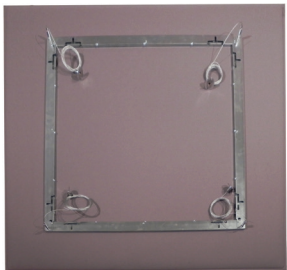

EXTENDED LEAD TIME:
• LEAD TIME UP TO 10-12 WEEKS

47"/119 cm

COLOR	PART #
BLACK/ PRINT	77SG12/98-8033

WALL MOUNTING BRACKETS - PAIR

PANEL SIZE	PART #	QTY	FINISH
FITS ALL SIZES	40025090	1 PAIR	MATTE WHITE
PANEL SIZE	PART #	QTY	FINISH
FITS ALL SIZES	40025091	1 PAIR	SATIN NICKEL

SNOWSOUND ART panels only require 1 pair brackets
47"x47" (119 cm x 119 cm) & 47"x 63" (119 cm x 159 cm)

WALL MOUNTING HANGERS - PAIR

PANEL SIZE	PART #	QTY	FINISH
FITS ALL SIZES	40025586	1 PAIR	MATTE WHITE

(Wall mounting screws not included).

* Panels sold separately - Please choose Panel colors on page 126, 127 and 128.

47"x 47" CEILING SUSPENSION - COMPLETE KIT

PANEL SIZE	PART #	QTY	FINISH
47" x 47"	40025233	HARDWARE ONLY	METAL

Kit includes: 1 hanging frame, 4 cables, panel fasteners and ceiling plates

NOTE: To specify panel separately refer to pages 126-128.

47"x 63" CEILING SUSPENSION - COMPLETE KIT

PANEL SIZE	PART #	QTY	FINISH
47" x 63"	40025234	HARDWARE ONLY	METAL