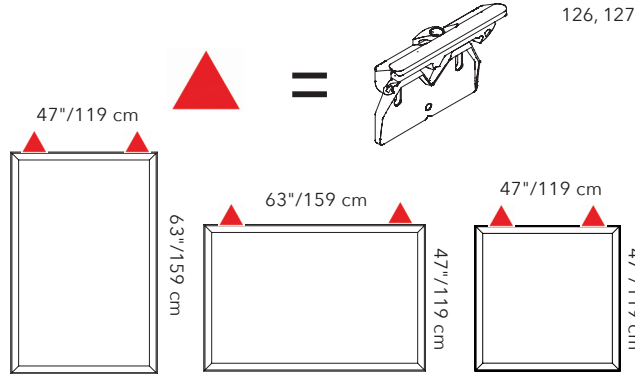

EXTENDED LEAD TIME:
• LEAD TIME UP TO 10-12 WEEKS

47"/119 cm

47"x 47"- PANEL ONLY

COLOR	PART #
WHITE/ PRINT	7SG12/98-0001

47"/119 cm

Wall mounting brackets and ceiling suspension brackets kit are sold separately. Please refer to pg.130

EXTENDED LEAD TIME:
• LEAD TIME UP TO 10-12 WEEKS

47"/119 cm

COLOR	PART #
BLACK/ PRINT	77SG12/98-8033

WALL MOUNTING BRACKETS - PAIR

PANEL SIZE	PART #	QTY	FINISH
FITS ALL SIZES	40025090	1 PAIR	MATTE WHITE
PANEL SIZE	PART #	QTY	FINISH
FITS ALL SIZES	40025091	1 PAIR	SATIN NICKEL

SNOWSOUND ART panels only require 1 pair brackets
47"x47" (119 cm x 119 cm) & 47"x 63" (119 cm x 159 cm)

WALL MOUNTING HANGERS - PAIR

PANEL SIZE	PART #	QTY	FINISH
FITS ALL SIZES	40025586	1 PAIR	MATTE WHITE