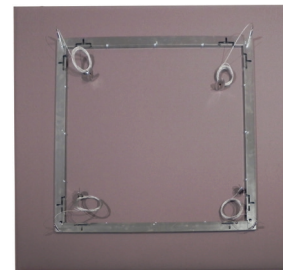

(Wall mounting screws not included).

* Panels sold separately - Please choose Panel colors on page 126, 127 and 128.

47"x 47" CEILING SUSPENSION - COMPLETE KIT

PANEL SIZE	PART #	QTY	FINISH
47" x 47"	40025233	HARDWARE ONLY	METAL

Kit includes: 1 hanging frame, 4 cables, panel fasteners and ceiling plates

NOTE: To specify panel separately refer to pages 126-128.

47"x 63" CEILING SUSPENSION - COMPLETE KIT

PANEL SIZE	PART #	QTY	FINISH
47" x 63"	40025234	HARDWARE ONLY	METAL

Kit includes: 1 hanging frame, 4 cables, panel fasteners and ceiling plates

NOTE: To specify panel separately refer to pages 126-128.