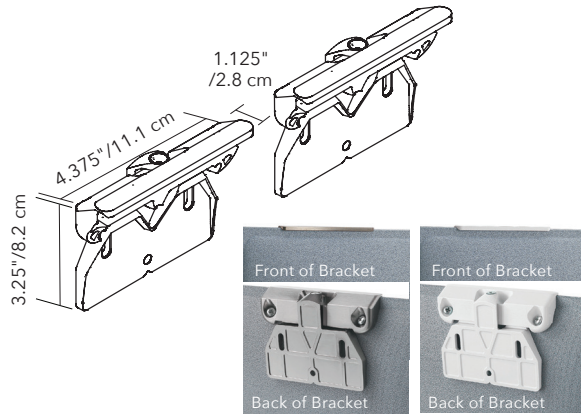

EXTENDED LEAD TIME:
• LEAD TIME UP TO 10-12 WEEKS

47"/119 cm

COLOR	PART #
BLACK/ PRINT	77SG12/98-8033

WALL MOUNTING BRACKETS - PAIR

PANEL SIZE	PART #	QTY	FINISH
FITS ALL SIZES	40025090	1 PAIR	MATTE WHITE
PANEL SIZE	PART #	QTY	FINISH
FITS ALL SIZES	40025091	1 PAIR	SATIN NICKEL

SNOWSOUND ART panels only require 1 pair brackets
47"x47" (119 cm x 119 cm) & 47"x 63" (119 cm x 159 cm)

WALL MOUNTING HANGERS - PAIR

PANEL SIZE	PART #	QTY	FINISH
FITS ALL SIZES	40025586	1 PAIR	MATTE WHITE