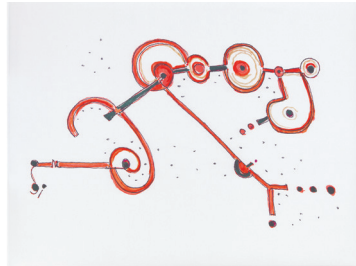

47"x 63"- PANEL ONLY

COLOR	PART #
WHITE	7SG16/55-0001

COLOR	PART #
RED	7SG16/55-4027

COLOR	PART #
BLACK	7SG16/55-8033

COLOR	PART #
ORANGE	7SG16/55-4030

63"/159 cm

Wall mounting brackets and ceiling suspension brackets kit are sold separately. Please refer to pg.130

EXTENDED LEAD TIME:
• LEAD TIME UP TO 10-12 WEEKS

47"x 63"- PANEL ONLY

COLOR	PART #
WHITE/ PRINT	7SG16/37-0001

63"/159 cm

COLOR	PART #
WHITE/ PRINT	7SG16/91-0001

Wall mounting brackets and ceiling suspension brackets kit are sold separately. Please refer to pg.130

EXTENDED LEAD TIME:
• LEAD TIME UP TO 10-12 WEEKS

47"/119 cm

47"x 47"- PANEL ONLY

COLOR	PART #
WHITE/ PRINT	7SG12/98-0001

47"/119 cm

Wall mounting brackets and ceiling suspension brackets kit are sold separately. Please refer to pg.130

EXTENDED LEAD TIME:
• LEAD TIME UP TO 10-12 WEEKS

47"/119 cm

COLOR	PART #
BLACK/ PRINT	77SG12/98-8033

WALL MOUNTING BRACKETS - PAIR

PANEL SIZE	PART #	QTY	FINISH
FITS ALL SIZES	40025090	1 PAIR	MATTE WHITE
PANEL SIZE	PART #	QTY	FINISH
FITS ALL SIZES	40025091	1 PAIR	SATIN NICKEL