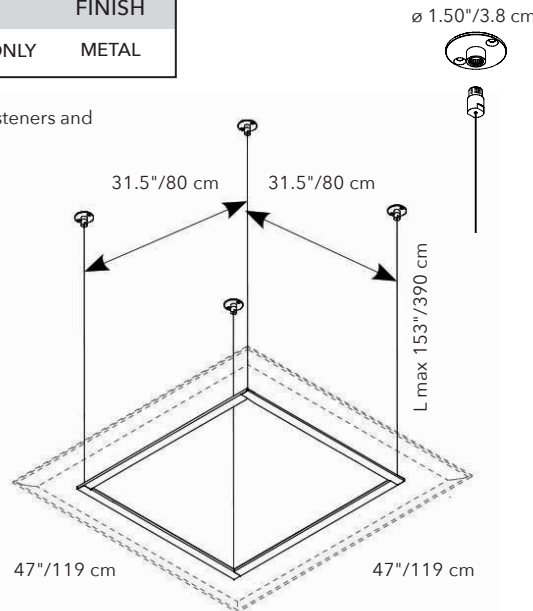

EXTENDED LEAD TIME:
• LEAD TIME UP TO 10-12 WEEKS

47"/119 cm

COLOR	PART #
BLACK/ PRINT	77SG12/98-8033

WALL MOUNTING BRACKETS - PAIR

PANEL SIZE	PART #	QTY	FINISH
FITS ALL SIZES	40025090	1 PAIR	MATTE WHITE
PANEL SIZE	PART #	QTY	FINISH
FITS ALL SIZES	40025091	1 PAIR	SATIN NICKEL

SNOWSOUND ART panels only require 1 pair brackets
47"x47" (119 cm x 119 cm) & 47"x 63" (119 cm x 159 cm)

WALL MOUNTING HANGERS - PAIR

PANEL SIZE	PART #	QTY	FINISH
FITS ALL SIZES	40025586	1 PAIR	MATTE WHITE

(Wall mounting screws not included).

* Panels sold separately - Please choose Panel colors on page 126, 127 and 128.

47"x 47" CEILING SUSPENSION - COMPLETE KIT

PANEL SIZE	PART #	QTY	FINISH
47" x 47"	40025233	HARDWARE ONLY	METAL

Kit includes: 1 hanging frame, 4 cables, panel fasteners and ceiling plates

NOTE: To specify panel separately refer to pages 126-128.

47"x 63" CEILING SUSPENSION - COMPLETE KIT

PANEL SIZE	PART #	QTY	FINISH
47" x 63"	40025234	HARDWARE ONLY	METAL