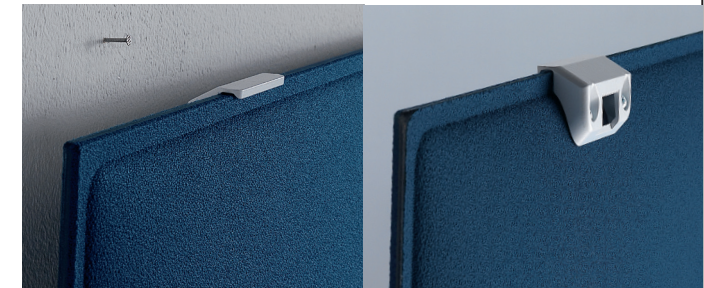

WALL MOUNTING HANGERS - PAIR

PANEL SIZE	PART #	QTY	FINISH
FITS ALL SIZES	40025586	1 PAIR	MATTE WHITE

(Wall mounting screws not included).

* Panels sold separately - Please choose Panel colors on page 126, 127 and 128.