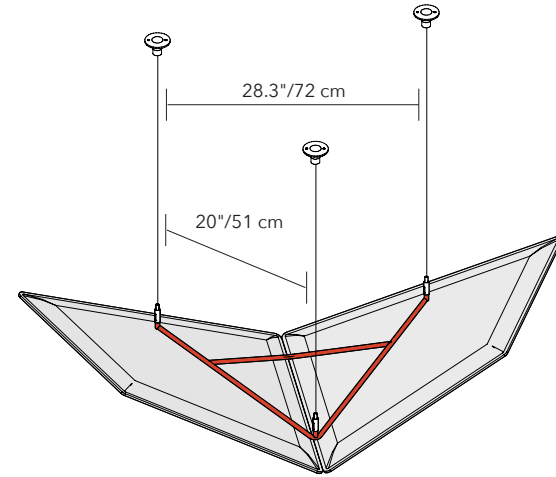

FLAP WINGS - COMPLETE KIT

QUICK SHIP	COLOR	PART #	QUICK SHIP	COLOR	PART #	QUICK SHIP	COLOR	PART #
	WHITE	40023046		OLIVE GREEN	40023054		BLUE	40023056
	SILVER GRAY	40023047		DOVE GRAY	40023048		BLACK	40023057
	CARROT ORANGE	40023052		APPLE GREEN	40023055		SUN YELLOW	40023051
	CHARCOAL GRAY	40023049		RED	40023053		BEIGE	40023050

Ceiling Kit includes: (2) Flap Grande panels, (3) chrome ceiling plates, (3) steel cables, (3) adjustable cable locks and (1) hanging frame

COMPLETE SYSTEM
WEIGHT: 7.5 lbs.

Ø 1.50"/3.8 cm