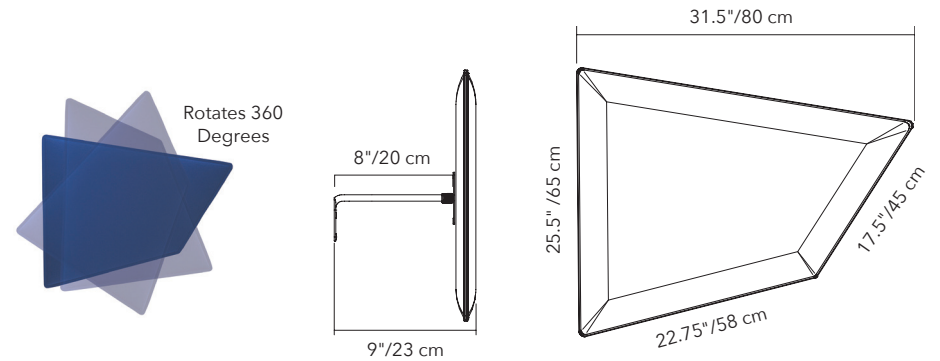

FLAP GRANDE 26" x 32" - COMPLETE KIT

QUICK SHIP	COLOR	PART #	QUICK SHIP	COLOR	PART #	QUICK SHIP	COLOR	PART #
	WHITE	40023034		OLIVE GREEN	40023042		BLUE	40023044
	SILVER GRAY	40023035		DOVE GRAY	40023036		BLACK	40023045
	CARROT ORANGE	40023040		APPLE GREEN	40023043		SUN YELLOW	40023039
	CHARCOAL GRAY	40023037		RED	40023041		BEIGE	40023038

* FLAP GRANDE includes 8 in. (20.32 cm) Mounting Arm