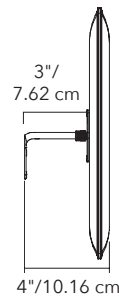

MOUNTING ARMS FOR FLAP PANEL (SIZE 19"x 23" ONLY)

ARM LENGTH	PART #	QTY	FINISH
3"(7.62 cm)	40024007	1	CHROME
8"(20.32 cm)	40024008	1	CHROME

* For **direct surface mounting** on wall or ceiling, please specify one of the two arms above.