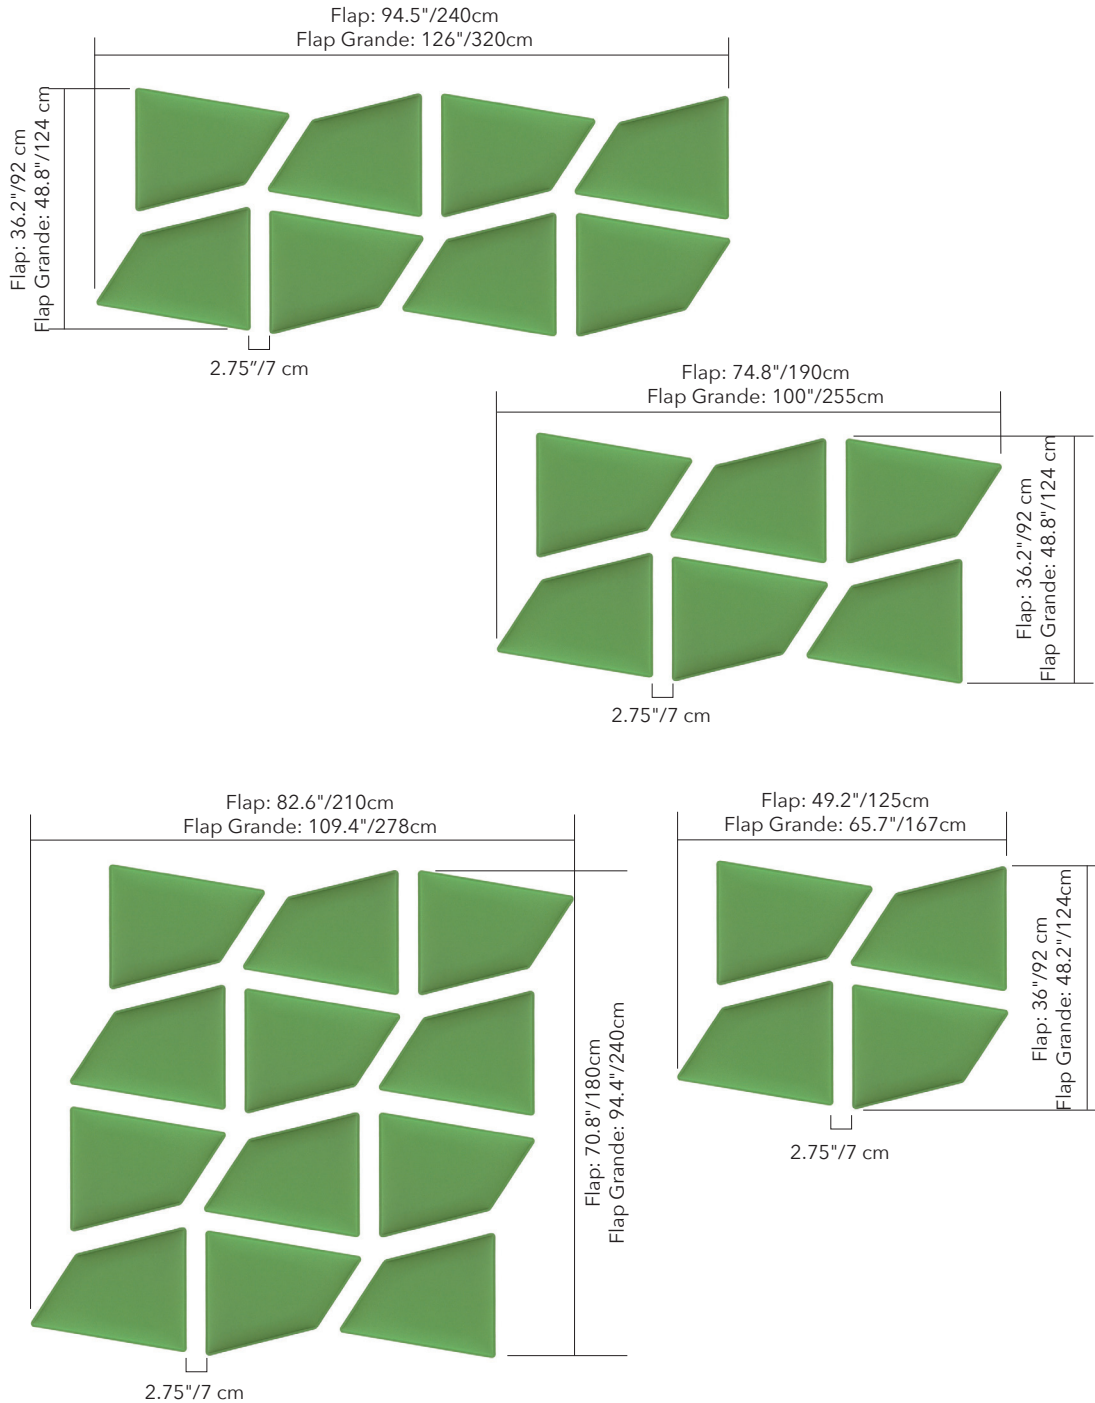

FLAP / FLAP GRANDE PANEL TYPICALS