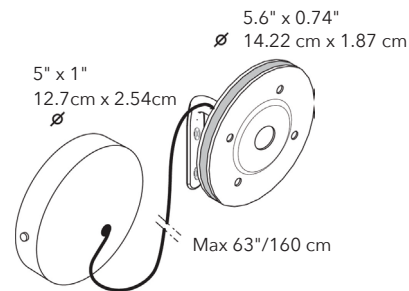

* FLAP GRANDE includes 8 in. (20.32 cm) Mounting Arm

FLAP LED KIT

LED BACK LIGHTING SYSTEM FOR FLAP AND FLAP GRANDE

	PART #	QTY
FLAP LED - SINGLE LIGHT	40025093	1

- LED 24V.5.6W
- AWM 2464#, 20AWG, 80°C, 300V x 6.5'
- INPUT: AC 100-240V, 50/60Hz, 230mA
- OUTPUT: DC 24V, 0.42A
- Chip Brand: AAA
- Lumens 550
- Color Temperature: 3000K