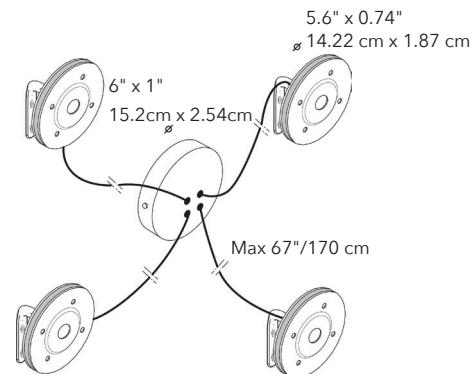

PART #	QTY
FLAP LED - 4 LIGHT PACK	40025092	1

- 4 LED 24V.5.6W
- AWM 2464#, 20AWG, 80°C, 300V x 6.5'
- INPUT: AC 100-240V, 50/60Hz, 230mA
- OUTPUT: DC 24V, 0.42A
- Chip Brand: AAA
- Lumens 550
- Color Temperature: 3000K