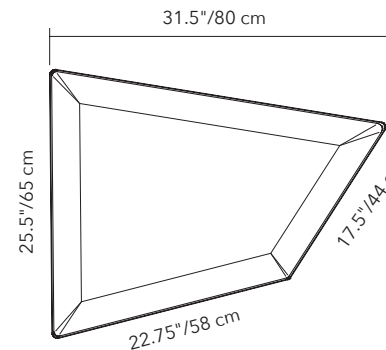

FLAP GRANDE 26"x 32" - COMPLETE KIT

QUICK SHIP	COLOR	PART #	QUICK SHIP	COLOR	PART #	QUICK SHIP	COLOR	PART #
	WHITE	40023030		OLIVE GREEN	40023027		BLUE	40023029
	SILVER GRAY	40023022		DOVE GRAY	40023023		BLACK	40023033
	CARROT ORANGE	40023025		APPLE GREEN	40023028		SUN YELLOW	40023024
	CHARCOAL GRAY	40023031		RED	40023026		BEIGE	40023032

Call your local representative for stock levels and availability

PANELS AVAILABLE IN SPECIAL ORDER COLORS. PLEASE REFER TO THE COLOR OPTIONS ON PAGES 6, 7 & 8. SPECIAL ORDER COLORS REQUIRE:

- MINIMUM ORDER QUANTITY 60 PER COLOR
- LEAD TIME UP TO 14-16 WEEKS
- +10% CUSTOM SERVICE FEE