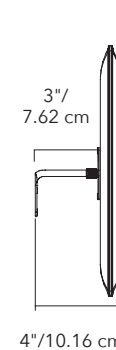

FLAP GRANDE 26"x 32" - COMPLETE KIT

QUICK SHIP	COLOR	PART #	QUICK SHIP	COLOR	PART #	QUICK SHIP	COLOR	PART #
	WHITE	40023030		OLIVE GREEN	40023027		BLUE	40023029
	SILVER GRAY	40023022		DOVE GRAY	40023023		BLACK	40023033
	CARROT ORANGE	40023025		APPLE GREEN	40023028		SUN YELLOW	40023024
	CHARCOAL GRAY	40023031		RED	40023026		BEIGE	40023032

Call your local representative for stock levels and availability

PANELS AVAILABLE IN SPECIAL ORDER COLORS. PLEASE REFER TO THE COLOR OPTIONS ON PAGES 6, 7 & 8. SPECIAL ORDER COLORS REQUIRE:

- MINIMUM ORDER QUANTITY 60 PER COLOR
- LEAD TIME UP TO 14-16 WEEKS
- +10% CUSTOM SERVICE FEE