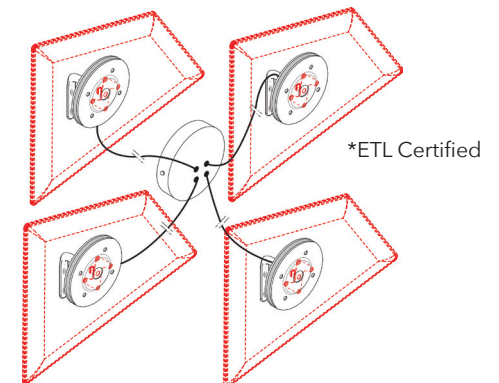

PART #	QTY
FLAP LED - 4 LIGHT PACK	40025092	1

- 4 LED 24V.5.6W
- AWM 2464#, 20AWG, 80°C, 300V x 6.5'
- INPUT: AC 100-240V, 50/60Hz, 230mA
- OUTPUT: DC 24V, 0.42A
- Chip Brand: AAA
- Lumens 550
- Color Temperature: 3000K