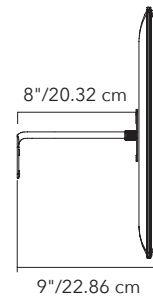

MOUNTING ARMS FOR FLAP PANEL (SIZE 19"x 23" ONLY)

ARM LENGTH	PART #	QTY	FINISH
3"(7.62 cm)	40024007	1	CHROME
8"(20.32 cm)	40024008	1	CHROME

* For **direct surface mounting** on wall or ceiling, please specify one of the two arms above.