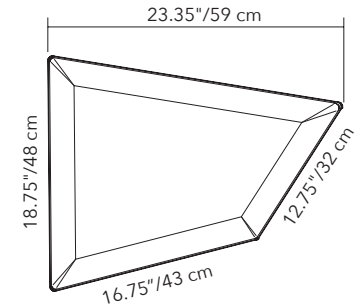

MOUNTING ARMS FOR FLAP PANEL (SIZE 19"x 23" ONLY)

ARM LENGTH	PART #	QTY	FINISH
3"(7.62 cm)	40024007	1	CHROME
8"(20.32 cm)	40024008	1	CHROME

* For **direct surface mounting** on wall or ceiling, please specify one of the two arms above.