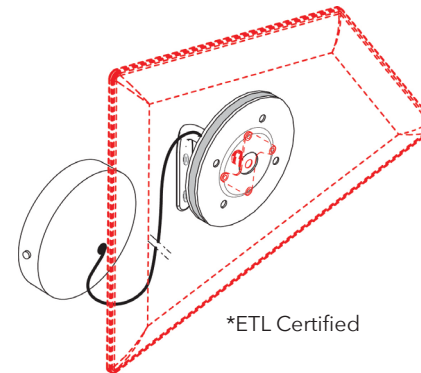

* FLAP GRANDE includes 8 in. (20.32 cm) Mounting Arm

FLAP LED KIT

LED BACK LIGHTING SYSTEM FOR FLAP AND FLAP GRANDE

	PART #	QTY
FLAP LED - SINGLE LIGHT	40025093	1

- LED 24V.5.6W
- AWM 2464#, 20AWG, 80°C, 300V x 6.5'
- INPUT: AC 100-240V, 50/60Hz, 230mA
- OUTPUT: DC 24V, 0.42A
- Chip Brand: AAA
- Lumens 550
- Color Temperature: 3000K