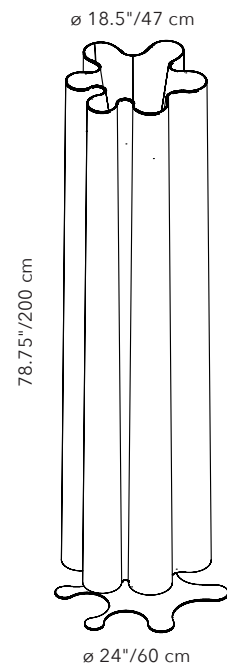

FREESTANDING UNIT - COMPLETE KIT

EXT. LEAD TIME	COLOR	PART #	EXT. LEAD TIME	COLOR	PART #
	FIBER 6 VELVET 605 - CREAM	40025124		FIBER 6 VELVET 600 - RED	40025125
	FIBER 6 VELVET 603 - TEAL	40025087		FIBER 6 VELVET 610 - MUSTARD GOLD	40025567

* Refer to page 133 for larger swatches

Kit includes: (1) Fiber 6 Velvet Fabric, (1) Black Totem Base, (1) Frame and Pole.
Fabric is Removable.

EXTENDED LEAD TIME COLORS REQUIRE:

- LEAD TIME UP TO 10-12 WEEKS

Call your local representative for stock levels and availability

Structure in black epoxy powder-coated steel.

Drapery made of **Fiber 6 Velvet** polyester, stitching made of polyester thread.
The drapery is applied to the upper structure through steel removable fixings.