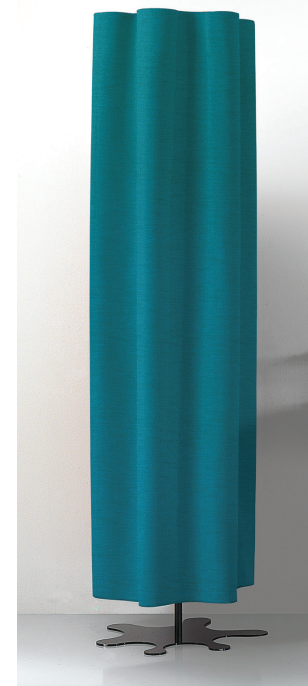

**DIESIS (CEILING SUSPENDED UNIT)**

Upper structure in epoxy powder-coated steel, top rod with galvanized steel cable clamp, stainless steel wire for hanging. Ceiling attachment equipped with metal ball bearing that allows free rotation of the entire object. Drapery made of Snowsound-Fiber 6 Velvet polyester, stitching made of polyester thread. The drapery is applied to the upper structure through steel removable fixings.

FREESTANDING UNIT - COMPLETE KIT

EXT. LEAD TIME	COLOR	PART #	EXT. LEAD TIME	COLOR	PART #
	FIBER 6 VELVET 605 - CREAM	40025124		FIBER 6 VELVET 600 - RED	40025125
	FIBER 6 VELVET 603 - TEAL	40025087		FIBER 6 VELVET 610 - MUSTARD GOLD	40025567

* Refer to page 133 for larger swatches

Kit includes: (1) Fiber 6 Velvet Fabric, (1) Black Totem Base, (1) Frame and Pole.
Fabric is Removable.

EXTENDED LEAD TIME COLORS REQUIRE:

- LEAD TIME UP TO 10-12 WEEKS

CEILING SUSPENDED UNIT - COMPLETE KIT

EXT. LEAD TIME	COLOR	PART #	EXT. LEAD TIME	COLOR	PART #
	FIBER 6 VELVET 605 - CREAM	40025245		FIBER 6 VELVET 600 - RED	40025127
	FIBER 6 VELVET 603 - TEAL	40025089		FIBER 6 VELVET 610 - MUSTARD GOLD	40025566