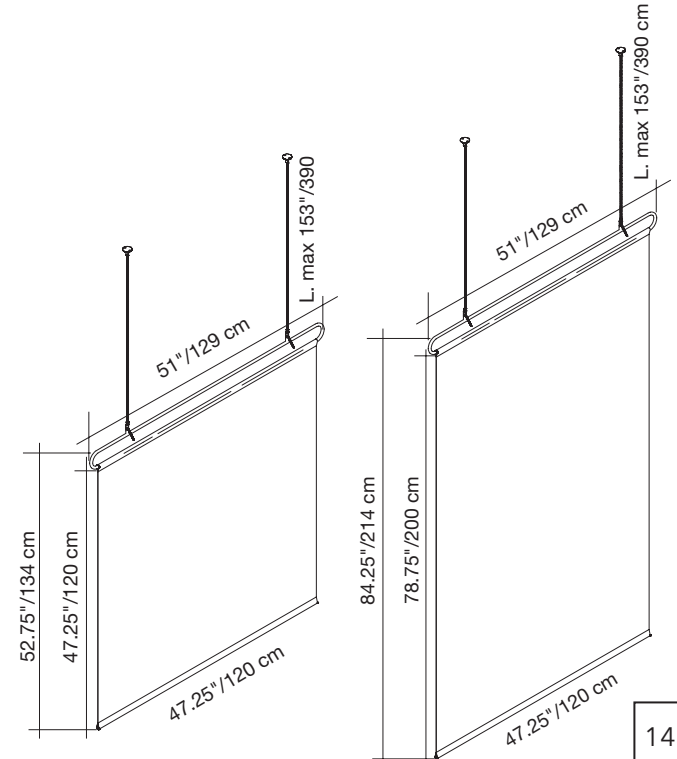

51"x 52.75" CEILING SUSPENDED

COMPLETE KIT

EXT. LEAD TIME	COLOR	PART #	EXT. LEAD TIME	COLOR	PART #
	300 GRAY ICE	40037038		306- GRAY BURGUNDY	40037040
	305 AZURE	40037039		310 GRAY GOLD	40037041

* Refer to page 133 for larger swatches

Kit includes: (1) Fiber 3 Melange Fabric, (1) chrome-plated ceiling frame, (1) lower bar, (2) ceiling plates and (2) cables. Fabric is removable.

EXTENDED LEAD TIME COLORS REQUIRE:

- LEAD TIME UP TO 10-12 WEEKS

Call your local representative for stock levels and availability