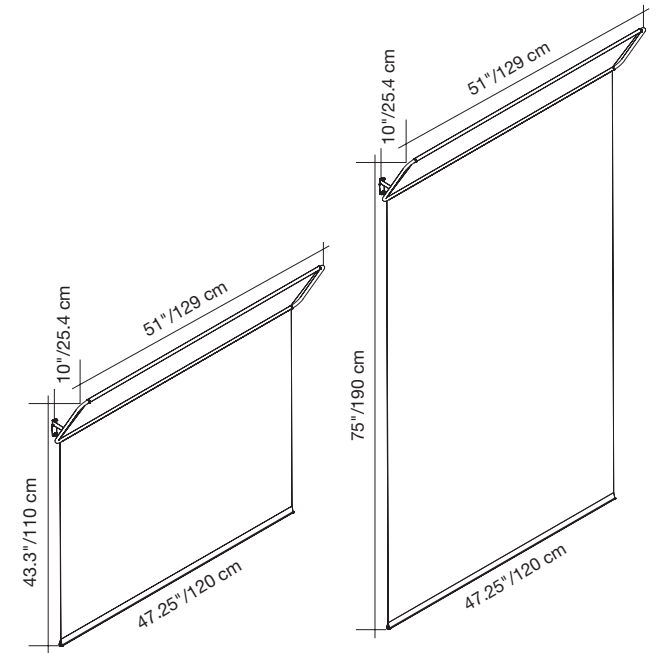

51"x 43.3" WALL MOUNTING

COMPLETE KIT

EXT. LEAD TIME	COLOR	PART #	EXT. LEAD TIME	COLOR	PART #
	300 GRAY ICE	40041027		306- GRAY BURGUNDY	40041029
	305 AZURE	40041028		310 GRAY GOLD	40041030

* Refer to page 133 for larger swatches

Kit includes: (1) Fiber 3 Melange Fabric, (1) chrome-plated wall mounting frame and (1) lower bar. Fabric is removable.

EXTENDED LEAD TIME COLORS REQUIRE:

- LEAD TIME UP TO 10-12 WEEKS

Call your local representative for stock levels and availability

51"x 75" WALL MOUNTING

COMPLETE KIT

EXT. LEAD TIME	COLOR	PART #	EXT. LEAD TIME	COLOR	PART #
	300 GRAY ICE	40041031		306- GRAY BURGUNDY	40041033
	305 AZURE	40041032		310 GRAY GOLD	40041034

* Refer to page 133 for larger swatches

Kit includes: (1) Fiber 3 Melange Fabric, (1) chrome-plated wall mounting frame and (1) lower bar. Fabric is removable.

EXTENDED LEAD TIME COLORS REQUIRE:

- LEAD TIME UP TO 10-12 WEEKS

Call your local representative for stock levels and availability