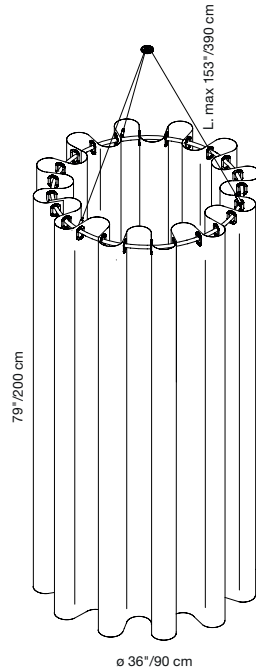

36"x 79" SINGLE POINT CEILING CONNECTION

- COMPLETE KIT

EXT. LEAD TIME	COLOR	PART #	EXT. LEAD TIME	COLOR	PART #
	GRAY ICE 300	40041076		GRAY GOLD 310	40041080
	AZURE 305	40041077		GRAY BURG 306	40041078
	GRAY GREEN 309	40041079			

* Refer to page 133 for larger FIBER 3 MELANGE TEXTILE swatches

Kit includes: (1) ceiling plates, (3) steel cables, (3) hangings to the frame, (1) Sound absorbing element. Fabric is removable and washable.

EXTENDED LEAD TIME COLORS REQUIRE:

- LEAD TIME UP TO 10-12 WEEKS

Call your local representative for stock levels and availability