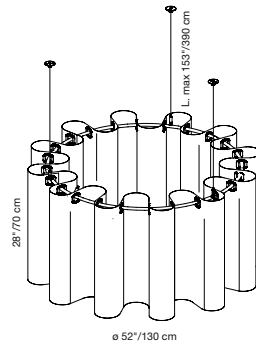

EXTENDED LEAD TIME COLORS REQUIRE:

- LEAD TIME UP TO 10-12 WEEKS

Call your local representative for stock levels and availability

28"x 52" (3) POINT CEILING CONNECTION

- COMPLETE KIT

EXT. LEAD TIME	COLOR	PART #	EXT. LEAD TIME	COLOR	PART #
	GRAY ICE 300	40041070		GRAY GOLD 310	40041075
	AZURE 305	40041072		GRAY BURG 306	40041073
	GRAY GREEN 309	40041074			

EXTENDED LEAD TIME COLORS REQUIRE:

- LEAD TIME UP TO 10-12 WEEKS

Call your local representative for stock levels and availability

52"x 79" (3) POINT CEILING CONNECTION

- COMPLETE KIT

EXT. LEAD TIME	COLOR	PART #	EXT. LEAD TIME	COLOR	PART #
	GRAY ICE 300	40041085		GRAY GOLD 310	40041089
	AZURE 305	40041086		GRAY BURG 306	40041087
	GRAY GREEN 309	40041088			