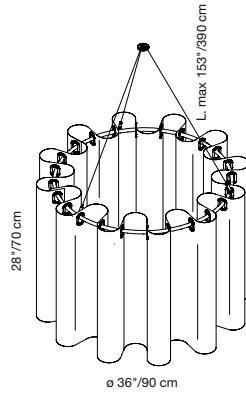

28"x 36" SINGLE POINT CEILING CONNECTION

- COMPLETE KIT

EXT. LEAD TIME	COLOR	PART #	EXT. LEAD TIME	COLOR	PART #
	GRAY ICE 300	40041061		GRAY GOLD 310	40041064
	AZURE 305	40041060		GRAY BURG 306	40041062
	GRAY GREEN 309	40041063			

* Refer to page 133 for larger FIBER 3 MELANGE TEXTILE swatches

Kit includes: (1) ceiling plates, (3) steel cables, (3) hangings to the frame, (1) Sound absorbing element. Fabric is removable and washable.

EXTENDED LEAD TIME COLORS REQUIRE:

- LEAD TIME UP TO 10-12 WEEKS

Call your local representative for stock levels and availability