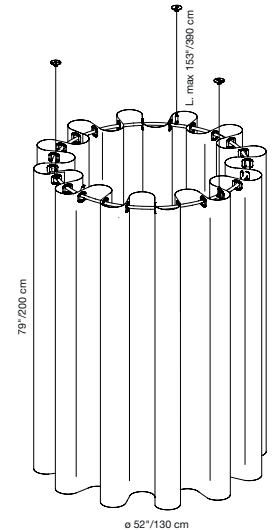

EXTENDED LEAD TIME COLORS REQUIRE:

- LEAD TIME UP TO 10-12 WEEKS

Call your local representative for stock levels and availability

28"x 52" (3) POINT CEILING CONNECTION

- COMPLETE KIT

EXT. LEAD TIME	COLOR	PART #	EXT. LEAD TIME	COLOR	PART #
	GRAY ICE 300	40041070		GRAY GOLD 310	40041075
	AZURE 305	40041072		GRAY BURG 306	40041073
	GRAY GREEN 309	40041074			

EXTENDED LEAD TIME COLORS REQUIRE:

- LEAD TIME UP TO 10-12 WEEKS

Call your local representative for stock levels and availability

52"x 79" (3) POINT CEILING CONNECTION

- COMPLETE KIT

EXT. LEAD TIME	COLOR	PART #	EXT. LEAD TIME	COLOR	PART #
	GRAY ICE 300	40041085		GRAY GOLD 310	40041089
	AZURE 305	40041086		GRAY BURG 306	40041087
	GRAY GREEN 309	40041088			