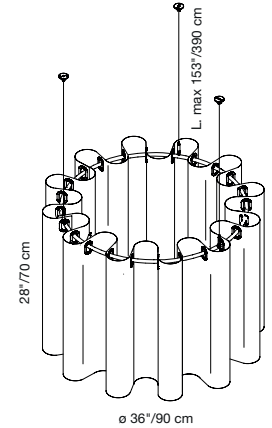

28"x 36" (3) POINT CEILING CONNECTION

- COMPLETE KIT

EXT. LEAD TIME	COLOR	PART #	EXT. LEAD TIME	COLOR	PART #
	GRAY ICE 300	40041065		GRAY GOLD 310	40041069
	AZURE 305	40041066		GRAY BURG 306	40041067
	GRAY GREEN 309	40041068			

* Refer to page 133 for larger FIBER 3 MELANGE TEXTILE swatches

Kit includes: (3) ceiling plates, (3) steel cables, (3) hangings to the frame, (1) Sound absorbing element. Fabric is removable and washable.

EXTENDED LEAD TIME COLORS REQUIRE:

- LEAD TIME UP TO 10-12 WEEKS

Call your local representative for stock levels and availability