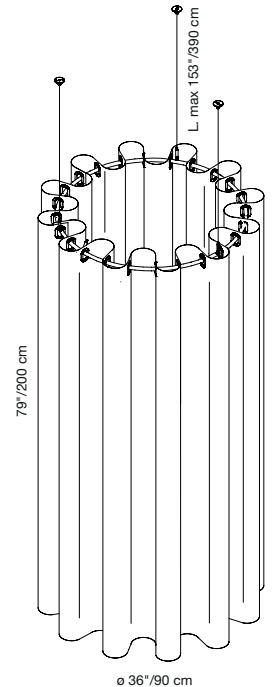

36"x 79" (3) POINT CEILING CONNECTION

- COMPLETE KIT

EXT. LEAD TIME	COLOR	PART #	EXT. LEAD TIME	COLOR	PART #
	GRAY ICE 300	40041081		GRAY GOLD 310	40041090
	AZURE 305	40041082		GRAY BURG 306	40041083
	GRAY GREEN 309	40041084			

* Refer to page 133 for larger FIBER 3 MELANGE TEXTILE swatches

Kit includes: (3) ceiling plates, (3) steel cables, (3) hangings to the frame, (1) Sound absorbing element. Fabric is removable and washable.

EXTENDED LEAD TIME COLORS REQUIRE:

- LEAD TIME UP TO 10-12 WEEKS

Call your local representative for stock levels and availability