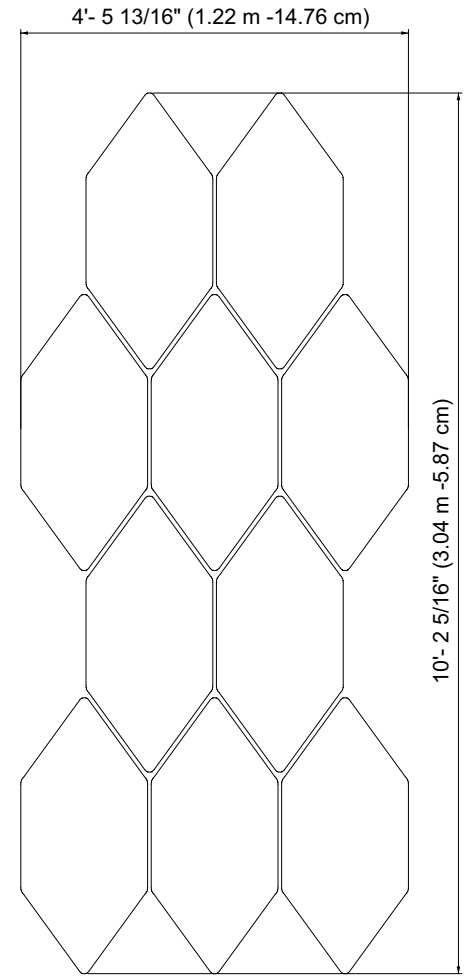

HOURGLASS 14"x 29" - COMPLETE KIT

QUICK SHIP	COLOR	PART #
	WHITE	40046005

Kit includes: (1) panel and (1) set of mounting hardware.

Wall and Ceiling Mountable

* Ceiling mounting requires the Bow ceiling support safety cables (see next page).

SHIELD 18"x 38" - COMPLETE KIT

QUICK SHIP	COLOR	PART #
	WHITE	40046006

Kit includes: (1) panel and (1) set of mounting hardware.

Wall and Ceiling Mountable

* Ceiling mounting requires the Bow ceiling support safety cables (see next page).

CEILING SUPPORT SAFETY CABLES

CEILING CABLE LENGTH	PART #	QTY	FINISH
9.375"/23.81 cm	40046007	2	CHROME

* Ceiling support cables **REQUIRED** whenever Bow "Hourglass" and Bow "Shield" are applied to the ceiling.

CEILING

BOW WALL TYPICALS

7 HOURGLASS PANELS

4 SHIELD PANELS

10 SHIELD PANELS

7 HOURGLASS PANELS

6 SHIELD PANELS
2 HOURGLASS PANELS