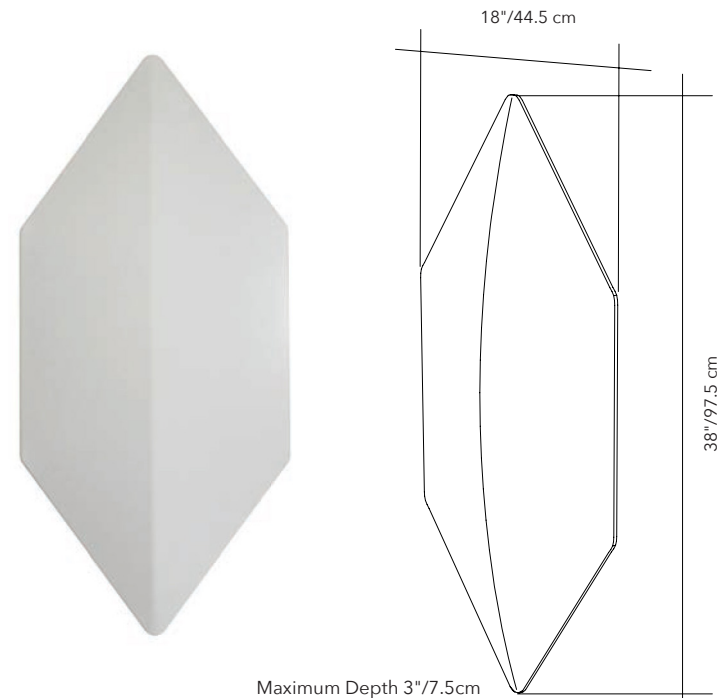

SHIELD 18"x 38" - COMPLETE KIT

QUICK SHIP	COLOR	PART #
	WHITE	40046006

Kit includes: (1) panel and (1) set of mounting hardware.

Wall and Ceiling Mountable

* Ceiling mounting requires the Bow ceiling support safety cables (see next page).

Call your local representative for stock levels and availability

**PANELS AVAILABLE IN SPECIAL ORDER COLORS.
PLEASE REFER TO THE COLOR OPTIONS ON PAGES
6, 7 & 8. SPECIAL ORDER COLORS REQUIRE:**

- MINIMUM ORDER QUANTITY 60 PER COLOR
- LEAD TIME UP TO 14-16 WEEKS
- +10% CUSTOM SERVICE FEE