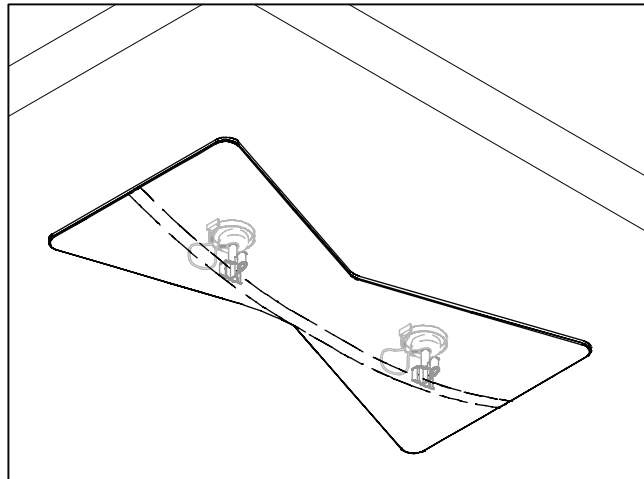

CEILING SUPPORT SAFETY CABLES

CEILING CABLE LENGTH	PART #	QTY	FINISH
9.375"/23.81 cm	40046007	2	CHROME

* Ceiling support cables **REQUIRED** whenever Bow "Hourglass" and Bow "Shield" are applied to the ceiling.

CEILING