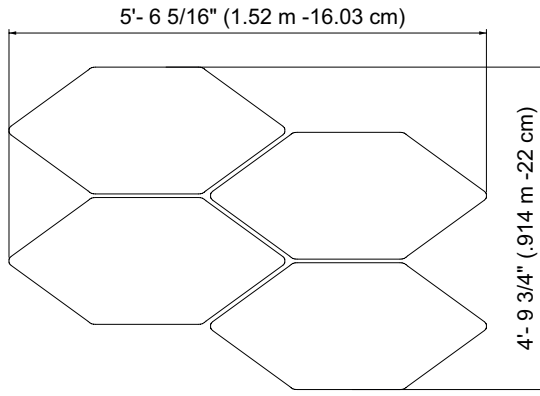

4 SHIELD PANELS