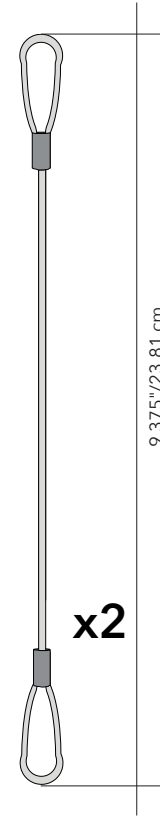

HOURGLASS 14"x 29" - COMPLETE KIT

QUICK SHIP	COLOR	PART #
	WHITE	40046005

Kit includes: (1) panel and (1) set of mounting hardware.

Wall and Ceiling Mountable

* Ceiling mounting requires the Bow ceiling support safety cables (see next page).

SHIELD 18"x 38" - COMPLETE KIT

QUICK SHIP	COLOR	PART #
	WHITE	40046006

Kit includes: (1) panel and (1) set of mounting hardware.

Wall and Ceiling Mountable

* Ceiling mounting requires the Bow ceiling support safety cables (see next page).

CEILING SUPPORT SAFETY CABLES

CEILING CABLE LENGTH	PART #	QTY	FINISH
9.375"/23.81 cm	40046007	2	CHROME

* Ceiling support cables **REQUIRED** whenever Bow "Hourglass" and Bow "Shield" are applied to the ceiling.

CEILING

BOW WALL TYPICALS

7 HOURGLASS PANELS

4 SHIELD PANELS

10 SHIELD PANELS

7 HOURGLASS PANELS

6 SHIELD PANELS
2 HOURGLASS PANELS