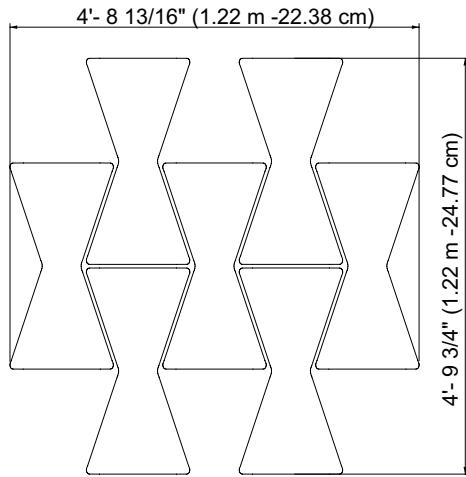

BOW WALL TYPICALS

7 HOURGLASS PANELS