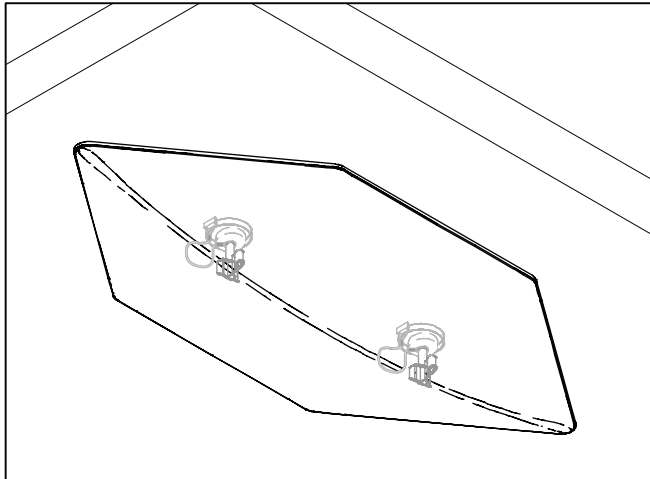

CEILING SUPPORT SAFETY CABLES

CEILING CABLE LENGTH	PART #	QTY	FINISH
9.375"/23.81 cm	40046007	2	CHROME

* Ceiling support cables **REQUIRED** whenever Bow "Hourglass" and Bow "Shield" are applied to the ceiling.

CEILING