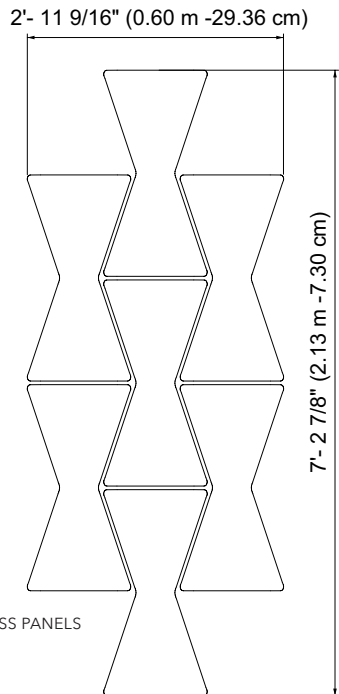

HOURGLASS 14"x 29" - COMPLETE KIT

QUICK SHIP	COLOR	PART #
	WHITE	40046005

Kit includes: (1) panel and (1) set of mounting hardware.

Wall and Ceiling Mountable

* Ceiling mounting requires the Bow ceiling support safety cables (see next page).

SHIELD 18"x 38" - COMPLETE KIT

QUICK SHIP	COLOR	PART #
	WHITE	40046006

Kit includes: (1) panel and (1) set of mounting hardware.

Wall and Ceiling Mountable

* Ceiling mounting requires the Bow ceiling support safety cables (see next page).

CEILING SUPPORT SAFETY CABLES

CEILING CABLE LENGTH	PART #	QTY	FINISH
9.375"/23.81 cm	40046007	2	CHROME

* Ceiling support cables **REQUIRED** whenever Bow "Hourglass" and Bow "Shield" are applied to the ceiling.

CEILING

BOW WALL TYPICALS

7 HOURGLASS PANELS

4 SHIELD PANELS

10 SHIELD PANELS

7 HOURGLASS PANELS

6 SHIELD PANELS
2 HOURGLASS PANELS