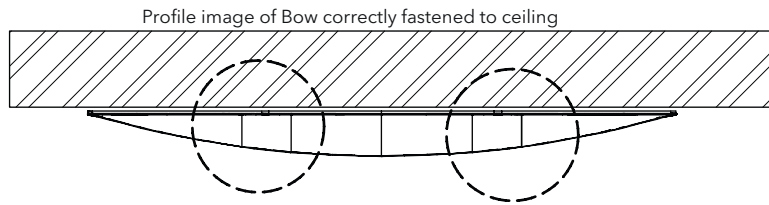

CEILING SUPPORT SAFETY CABLES

CEILING CABLE LENGTH	PART #	QTY	FINISH
9.375"/23.81 cm	40046007	2	CHROME

* Ceiling support cables **REQUIRED** whenever Bow "Hourglass" and Bow "Shield" are applied to the ceiling.

CEILING