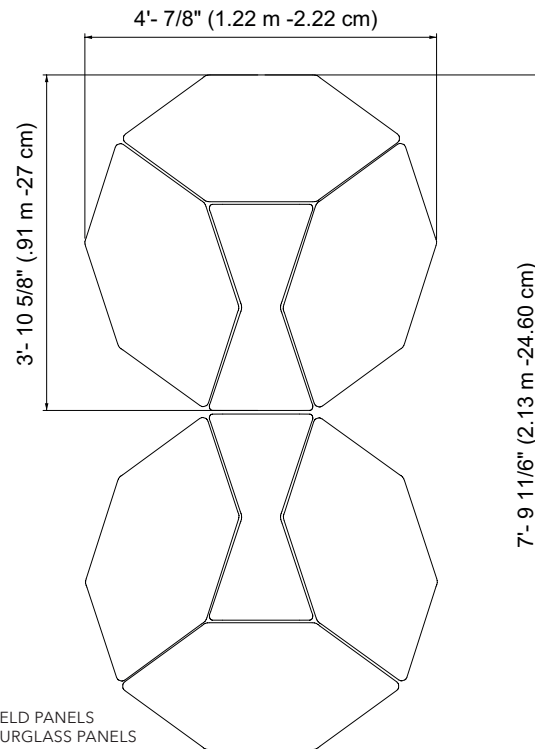

CEILING

BOW WALL TYPICALS

7 HOURGLASS PANELS

4 SHIELD PANELS

10 SHIELD PANELS

7 HOURGLASS PANELS

6 SHIELD PANELS
2 HOURGLASS PANELS