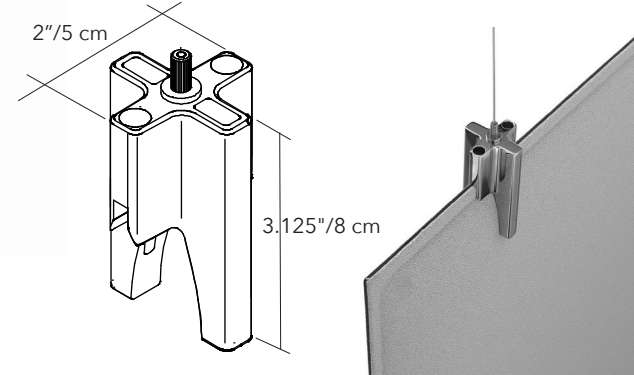

EXTENDED LEAD TIME COLORS REQUIRE:

- LEAD TIME UP TO 10-12 WEEKS

Call your local representative for stock levels and availability

PANELS AVAILABLE IN SPECIAL ORDER COLORS. PLEASE REFER TO THE COLOR OPTIONS ON PAGES 6, 7 & 8. SPECIAL ORDER COLORS REQUIRE:

- MINIMUM ORDER QUANTITY 18 PER COLOR
- LEAD TIME UP TO 14-16 WEEKS
- +10% CUSTOM SERVICE FEE