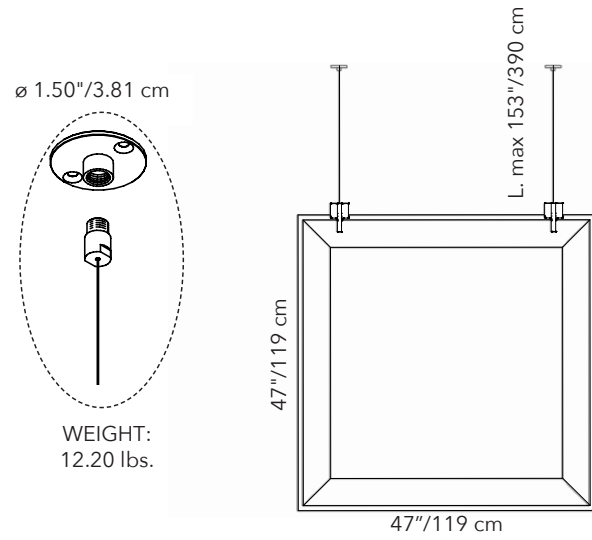

47"x 47" - COMPLETE KIT

QUICK SHIP	COLOR	PART #	QUICK SHIP	COLOR	PART #
	WHITE	40025225		SLATE BLUE	40025363
	SILVER GRAY	40025226		CHARCOAL GRAY	40025228
EXT. LEAD TIME	COLOR	PART #	EXT. LEAD TIME	COLOR	PART #
	COOL WHITE	40025365		DOVE GRAY	40025227
	BEIGE	40025367		RUSTIC BRICK	40025362
	SUN YELLOW	40025369		OLIVE GREEN	40025370
	CARROT ORANGE	40025366		DARK TEAL	40025364
	RED	40025368		BLACK	40025764