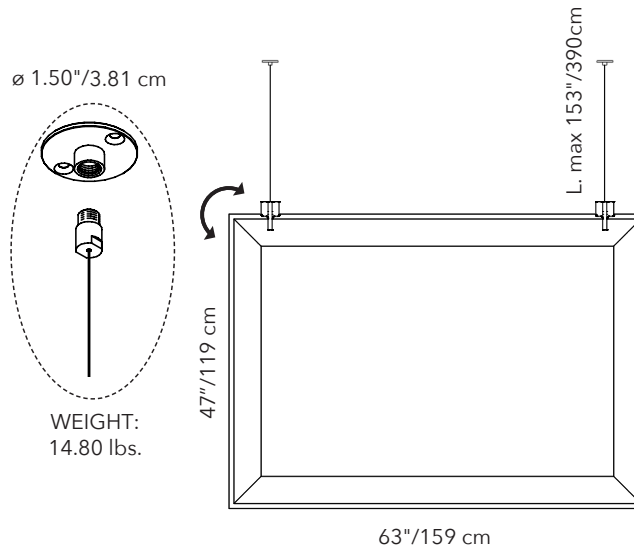

47"x 63" - COMPLETE KIT

QUICK SHIP	COLOR	PART #	QUICK SHIP	COLOR	PART #
	WHITE	40025229		SLATE BLUE	40025372
	SILVER GRAY	40025230		CHARCOAL GRAY	40025232
EXT. LEAD TIME	COLOR	PART #	EXT. LEAD TIME	COLOR	PART #
	COOL WHITE	40025374		DOVE GRAY	40025231
	BEIGE	40025376		RUSTIC BRICK	40025371
	SUN YELLOW	40025378		OLIVE GREEN	40025379
	CARROT ORANGE	40025375		DARK TEAL	40025373
	RED	40025377		BLACK	40025765