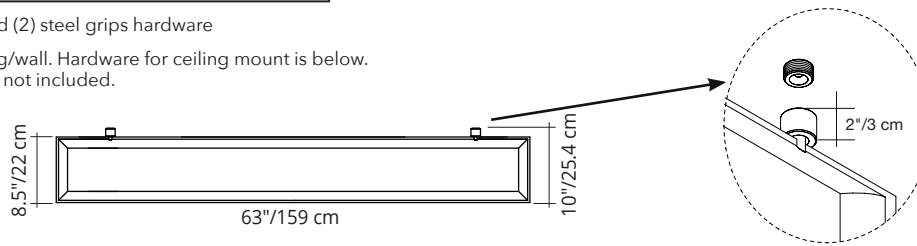

NEW

BAFFLE DIRECT

Panel with polyester internal padding with Snowsound® Technology variable density. Polyester covering in Trevira CS® fabric. Patented direct attachment system for ceiling and wall mounting, available for the 8.5" and 17.3" Snowsound Baffle Direct sound-absorbing panels. The fixing points have been carefully designed for quick and easy panel installation.

8.5" x 63" - COMPLETE KIT

QUICK SHIP	COLOR	PART #	QUICK SHIP	COLOR	PART #
	WHITE	40025592		CHARCOAL GRAY	40025591

Kit includes: (1) 8.5 x 63 inch panel, and (2) steel grips hardware

* For **direct surface mounting** on ceiling/wall. Hardware for ceiling mount is below. Screws to fasten bracket to ceiling/wall not included.

Kit includes: (1) 17.3 x 63 inch panel, and (2) steel grips hardware

* For **direct surface mounting** on ceiling/wall. Screws to fasten bracket to ceiling/wall not included.

EXTENDED LEAD TIME COLORS REQUIRE: