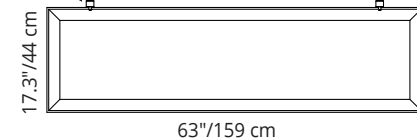

EXTENDED LEAD TIME COLORS REQUIRE:

- LEAD TIME UP TO 10-12 WEEKS

Call your local representative for stock levels and availability

PANELS AVAILABLE IN SPECIAL ORDER COLORS. PLEASE REFER TO THE COLOR OPTIONS ON PAGES 6, 7 & 8. SPECIAL ORDER COLORS REQUIRE:

- MINIMUM ORDER QUANTITY 60 PER COLOR
- LEAD TIME UP TO 14-16 WEEKS
- +10% CUSTOM SERVICE FEE