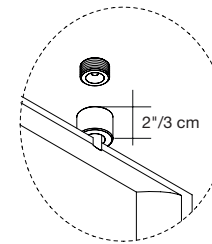

8.5" x 63" - COMPLETE KIT

QUICK SHIP	COLOR	PART #	QUICK SHIP	COLOR	PART #
	WHITE	40025592		CHARCOAL GRAY	40025591

Kit includes: (1) 8.5 x 63 inch panel, and (2) steel grips hardware

* For **direct surface mounting** on ceiling/wall. Hardware for ceiling mount is below. Screws to fasten bracket to ceiling/wall not included.

Kit includes: (1) 17.3 x 63 inch panel, and (2) steel grips hardware

* For **direct surface mounting** on ceiling/wall. Screws to fasten bracket to ceiling/wall not included.

EXTENDED LEAD TIME COLORS REQUIRE: