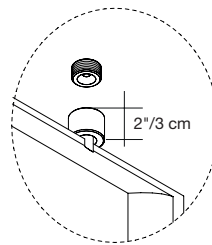

Kit includes: (1) 17.3 x 63 inch panel, and (2) steel grips hardware

* For **direct surface mounting** on ceiling/wall. Screws to fasten bracket to ceiling/wall not included.

EXTENDED LEAD TIME COLORS REQUIRE:

Kit includes: (1) 17.3 x 71 inch panel, and (2) steel grips hardware

* For **direct surface mounting** on ceiling/wall. Screws to fasten bracket to ceiling/wall not included.

EXTENDED LEAD TIME COLORS REQUIRE: