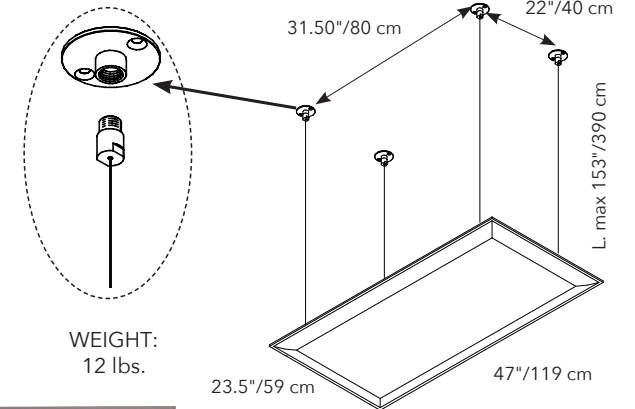

ø 1.50"/3.8 cm

WEIGHT:  
12 lbs.

23.5"/59 cm      47"/119 cm

**MINIMUM DROP FROM CEILING: 3.5"/9 cm**