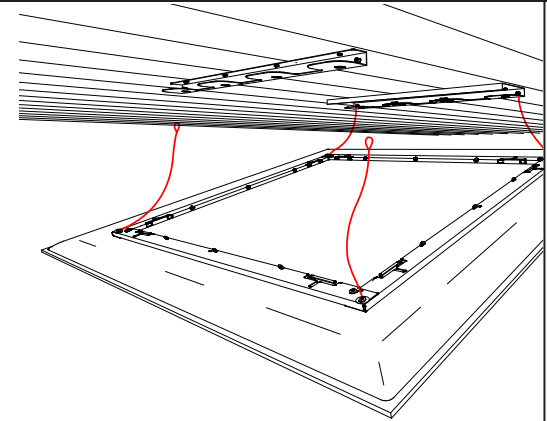

47" x 47" FLAT CEILING - COMPLETE KIT

QUICK SHIP	COLOR	PART #	QUICK SHIP	COLOR	PART #
	WHITE	40025532		CHARCOAL GRAY	40025536
	SILVER GRAY	40025533		SLATE BLUE	40025562
EXT. LEAD TIME	COLOR	PART #	EXT. LEAD TIME	COLOR	PART #
	COOL WHITE	40025534		RUSTIC BRICK	40025585
	BEIGE	40025539		OLIVE GREEN	40025541
	SUN YELLOW	40025540		DARK TEAL	40025542
	CARROT ORANGE	40025537		DOVE GRAY	40025535
	RED	40025538		BLACK	40025796

Kit includes: 1 Panel, 1 Hanging Frame, 4 Cables, and Ceiling Plates

EXTENDED LEAD TIME COLORS REQUIRE:
• LEAD TIME UP TO 10-12 WEEKS

Call your local representative for stock levels and availability

PANELS AVAILABLE IN SPECIAL ORDER COLORS. PLEASE REFER TO THE COLOR OPTIONS ON PAGES 6, 7 & 8. SPECIAL ORDER COLORS REQUIRE:

- MINIMUM ORDER QUANTITY 18 PER COLOR
- LEAD TIME UP TO 14-16 WEEKS
- +10% CUSTOM SERVICE FEE