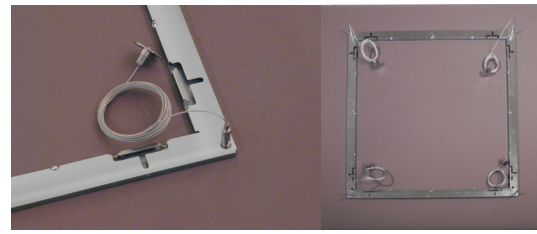

47" x 47" CEILING SUSPENDED - COMPLETE KIT

QUICK SHIP	COLOR	PART #	QUICK SHIP	COLOR	PART #
	WHITE	40025054		CHARCOAL GRAY	40025100
	SILVER GRAY	40025059		SLATE BLUE	40025345
EXT. LEAD TIME	COLOR	PART #	EXT. LEAD TIME	COLOR	PART #
	COOL WHITE	40025347		RUSTIC BRICK	40025344
	BEIGE	40025349		OLIVE GREEN	40025352
	SUN YELLOW	40025351		DARK TEAL	40025346
	CARROT ORANGE	40025348		DOVE GRAY	40025064
	RED	40025350		BLACK	40025780

Kit includes: 1 Panel, 1 Hanging Frame, 4 Cables, Panel Fasteners and Ceiling Plates

EXTENDED LEAD TIME COLORS REQUIRE:

- LEAD TIME UP TO 10-12 WEEKS

Call your local representative for stock levels and availability

PANELS AVAILABLE IN SPECIAL ORDER COLORS. PLEASE REFER TO THE COLOR OPTIONS ON PAGES 6, 7 & 8. SPECIAL ORDER COLORS REQUIRE:

- MINIMUM ORDER QUANTITY 18 PER COLOR
- LEAD TIME UP TO 14-16 WEEKS
- +10% CUSTOM SERVICE FEE

WEIGHT:
18.5 lbs.

MINIMUM DROP FROM CEILING: 3.5"/9 cm

47" x 63" CEILING SUSPENDED - COMPLETE KIT

QUICK SHIP	COLOR	PART #	QUICK SHIP	COLOR	PART #
	WHITE	40025055		SLATE BLUE	40025354
	SILVER GRAY	40025060		CHARCOAL GRAY	40025097
EXT. LEAD TIME	COLOR	PART #	EXT. LEAD TIME	COLOR	PART #
	COOL WHITE	40025356		RUSTIC BRICK	40025353
	BEIGE	40025358		OLIVE GREEN	40025361
	SUN YELLOW	40025360		DARK TEAL	40025355
	CARROT ORANGE	40025357		DOVE GRAY	40025065
	RED	40025359		BLACK	40025781

Kit includes: 1 Panel, 1 Hanging Frame, 4 Cables, Panel Fasteners and Ceiling Plates

EXTENDED LEAD TIME COLORS REQUIRE:

- LEAD TIME UP TO 10-12 WEEKS

Call your local representative for stock levels and availability

PANELS AVAILABLE IN SPECIAL ORDER COLORS. PLEASE REFER TO THE COLOR OPTIONS ON PAGES 6, 7 & 8. SPECIAL ORDER COLORS REQUIRE:

- MINIMUM ORDER QUANTITY 18 PER COLOR
- LEAD TIME UP TO 14-16 WEEKS
- +10% CUSTOM SERVICE FEE