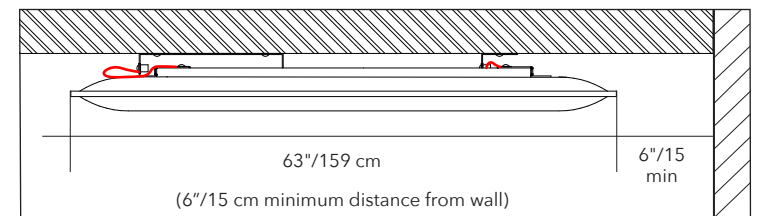

47" x 63" FLAT CEILING - COMPLETE KIT

QUICK SHIP	COLOR	PART #	QUICK SHIP	COLOR	PART #
	WHITE	40025543		SLATE BLUE	40025549
	SILVER GRAY	40025544		CHARCOAL GRAY	40025546
EXT. LEAD TIME	COLOR	PART #	EXT. LEAD TIME	COLOR	PART #
	COOL WHITE	40025551		RUSTIC BRICK	40025547
	BEIGE	40025552		OLIVE GREEN	40025555
	SUN YELLOW	40025554		DARK TEAL	40025550
	CARROT ORANGE	40025548		DOVE GRAY	40025545
	RED	40025553		BLACK	40025797

Kit includes: 1 Panel, 1 Hanging Frame, 4 Cables, and Ceiling Plates

EXTENDED LEAD TIME COLORS REQUIRE:
• LEAD TIME UP TO 10-12 WEEKS

Call your local representative for stock levels and availability

PANELS AVAILABLE IN SPECIAL ORDER COLORS. PLEASE REFER TO THE COLOR OPTIONS ON PAGES 6, 7 & 8. SPECIAL ORDER COLORS REQUIRE:

- MINIMUM ORDER QUANTITY 18 PER COLOR
- LEAD TIME UP TO 14-16 WEEKS
- +10% CUSTOM SERVICE FEE