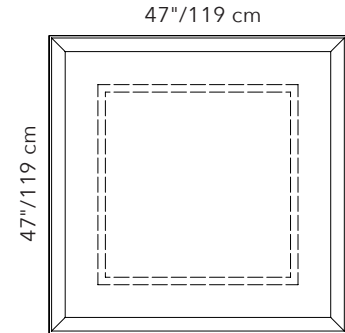

47" x 47" WALL MOUNTED - COMPLETE KIT

QUICK SHIP	COLOR	PART #	QUICK SHIP	COLOR	PART #
	WHITE	40025052		CHARCOAL GRAY	40025099
	SILVER GRAY	40025057		SLATE BLUE	40025321

EXT. LEAD TIME	COLOR	PART #	EXT. LEAD TIME	COLOR	PART #
	COOL WHITE	40025323		RUSTIC BRICK	40025320
	BEIGE	40025325		OLIVE GREEN	40025328
	SUN YELLOW	40025327		DARK TEAL	40025322
	CARROT ORANGE	40025324		DOVE GRAY	40025062
	RED	40025326		BLACK	40025821

Kit includes: 1 Panel, 1 Mounting Frame, and 1 Wall Bracket

EXTENDED LEAD TIME COLORS REQUIRE:
• LEAD TIME UP TO 10-12 WEEKS

Call your local representative for stock levels and availability

PANELS AVAILABLE IN SPECIAL ORDER COLORS. PLEASE REFER TO THE COLOR OPTIONS ON PAGES 6, 7 & 8. SPECIAL ORDER COLORS REQUIRE:

- MINIMUM ORDER QUANTITY 18 PER COLOR
- LEAD TIME UP TO 14-16 WEEKS
- +10% CUSTOM SERVICE FEE