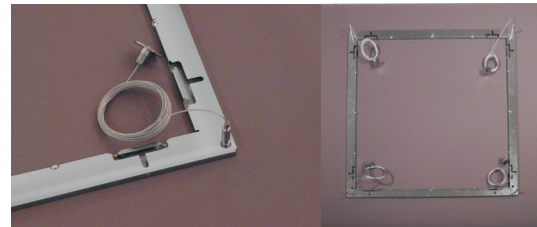

WEIGHT:
23 lbs.

MINIMUM DROP FROM CEILING: 3.5"/9 cm