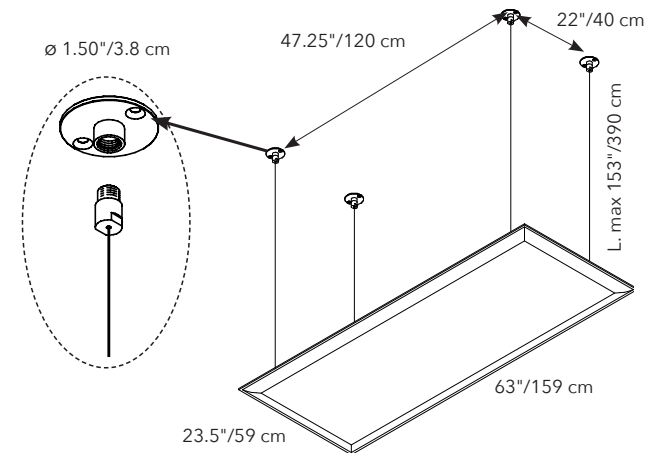

ø 1.50"/3.8 cm

WEIGHT:  
12 lbs.

23.5"/59 cm      47"/119 cm

**MINIMUM DROP FROM CEILING: 3.5"/9 cm**

ø 1.50"/3.8 cm

WEIGHT:  
15 lbs.

23.5"/59 cm      63"/159 cm

**MINIMUM DROP FROM CEILING: 3.5"/9 cm**