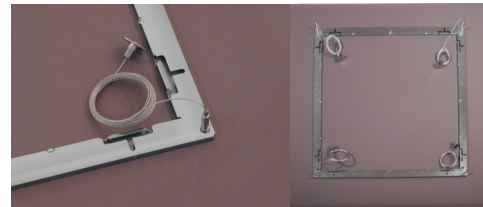

ø 1.50"/3.8 cm

WEIGHT:  
12 lbs.

23.5"/59 cm      47"/119 cm

**MINIMUM DROP FROM CEILING: 3.5"/9 cm**