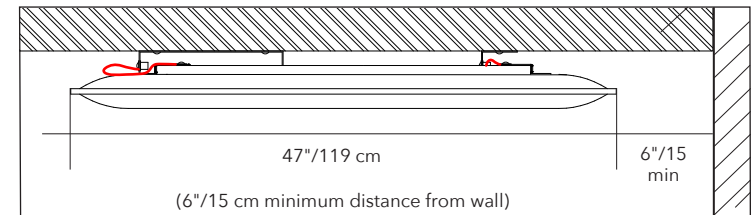

23.5" x 47" FLAT CEILING - COMPLETE KIT

QUICK SHIP	COLOR	PART #	EXT. LEAD TIME	COLOR	PART #	EXT. LEAD TIME	COLOR	PART #	EXT. LEAD TIME	COLOR	PART #
	WHITE	40025782		BEIGE	40025784		RED	40025786		COOL WHITE	40025802
	SILVER GRAY	40025787		DOVE GRAY	40025783		RUSTIC BRICK	40025791			
	CHARCOAL GRAY	40025788		SUN YELLOW	40025785		OLIVE GREEN	40025790			
	SLATE BLUE	40025792		CARROT ORANGE	40025789		DARK TEAL	40025793			

Kit includes: 1 Panel, 1 Hanging Frame, 4 Cables, and Ceiling Plates

EXTENDED LEAD TIME COLORS REQUIRE:

- LEAD TIME UP TO 10-12 WEEKS

Call your local representative for stock levels and availability

PANELS AVAILABLE IN SPECIAL ORDER COLORS. PLEASE REFER TO THE COLOR OPTIONS ON PAGES 6, 7 & 8. SPECIAL ORDER COLORS REQUIRE:

- MINIMUM ORDER QUANTITY 50 PER COLOR
- LEAD TIME UP TO 14-16 WEEKS
- +10% CUSTOM SERVICE FEE