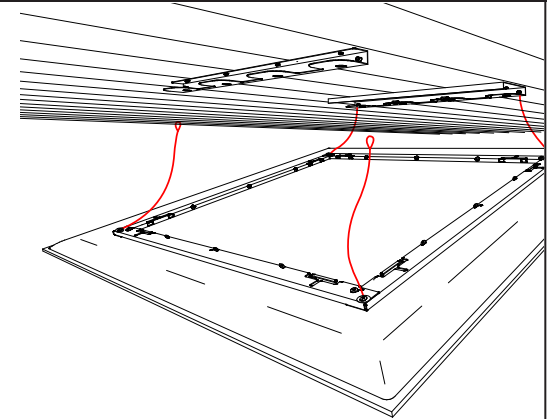

23.5" x 47" FLAT CEILING - COMPLETE KIT

QUICK SHIP	COLOR	PART #	EXT. LEAD TIME	COLOR	PART #	EXT. LEAD TIME	COLOR	PART #	EXT. LEAD TIME	COLOR	PART #
	WHITE	40025782		BEIGE	40025784		RED	40025786		COOL WHITE	40025802
	SILVER GRAY	40025787		DOVE GRAY	40025783		RUSTIC BRICK	40025791			
	CHARCOAL GRAY	40025788		SUN YELLOW	40025785		OLIVE GREEN	40025790			
	SLATE BLUE	40025792		CARROT ORANGE	40025789		DARK TEAL	40025793			

Kit includes: 1 Panel, 1 Hanging Frame, 4 Cables, and Ceiling Plates

EXTENDED LEAD TIME COLORS REQUIRE:

- LEAD TIME UP TO 10-12 WEEKS

Call your local representative for stock levels and availability

PANELS AVAILABLE IN SPECIAL ORDER COLORS. PLEASE REFER TO THE COLOR OPTIONS ON PAGES 6, 7 & 8. SPECIAL ORDER COLORS REQUIRE:

- MINIMUM ORDER QUANTITY 50 PER COLOR
- LEAD TIME UP TO 14-16 WEEKS
- +10% CUSTOM SERVICE FEE