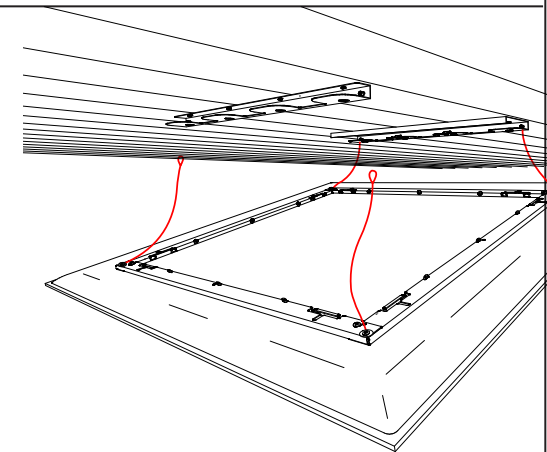

PANELS AVAILABLE IN SPECIAL ORDER COLORS. PLEASE REFER TO THE COLOR OPTIONS ON PAGES 6, 7 & 8. SPECIAL ORDER COLORS REQUIRE:

- MINIMUM ORDER QUANTITY 50 PER COLOR
- LEAD TIME UP TO 14-16 WEEKS
- +10% CUSTOM SERVICE FEE