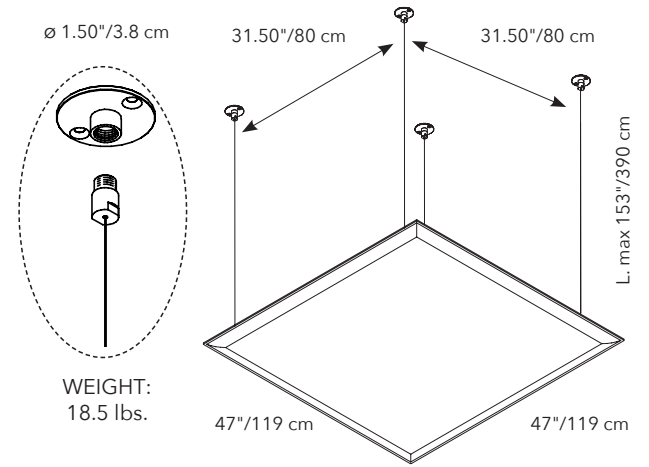

ø 1.50"/3.8 cm

WEIGHT:  
12 lbs.

23.5"/59 cm      47"/119 cm

**MINIMUM DROP FROM CEILING: 3.5"/9 cm**

ø 1.50"/3.8 cm

WEIGHT:  
15 lbs.

23.5"/59 cm      63"/159 cm

**MINIMUM DROP FROM CEILING: 3.5"/9 cm**

WEIGHT:  
18.5 lbs.

**MINIMUM DROP FROM CEILING: 3.5"/9 cm**