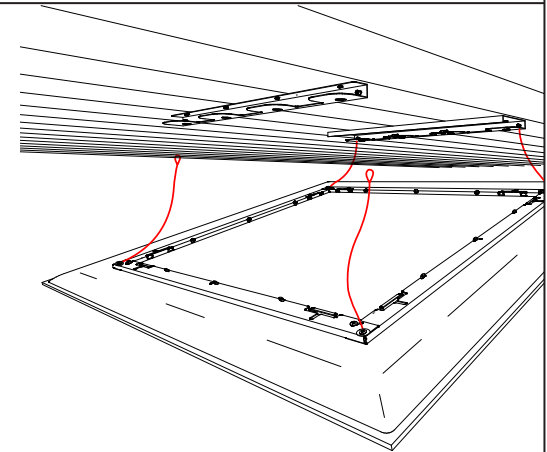

47" x 63" FLAT CEILING - COMPLETE KIT

QUICK SHIP	COLOR	PART #	QUICK SHIP	COLOR	PART #
	WHITE	40025543		SLATE BLUE	40025549
	SILVER GRAY	40025544		CHARCOAL GRAY	40025546
EXT. LEAD TIME	COLOR	PART #	EXT. LEAD TIME	COLOR	PART #
	COOL WHITE	40025551		RUSTIC BRICK	40025547
	BEIGE	40025552		OLIVE GREEN	40025555
	SUN YELLOW	40025554		DARK TEAL	40025550
	CARROT ORANGE	40025548		DOVE GRAY	40025545
	RED	40025553		BLACK	40025797

Kit includes: 1 Panel, 1 Hanging Frame, 4 Cables, and Ceiling Plates

EXTENDED LEAD TIME COLORS REQUIRE:
• LEAD TIME UP TO 10-12 WEEKS

Call your local representative for stock levels and availability

PANELS AVAILABLE IN SPECIAL ORDER COLORS. PLEASE REFER TO THE COLOR OPTIONS ON PAGES 6, 7 & 8. SPECIAL ORDER COLORS REQUIRE:

- MINIMUM ORDER QUANTITY 18 PER COLOR
- LEAD TIME UP TO 14-16 WEEKS
- +10% CUSTOM SERVICE FEE