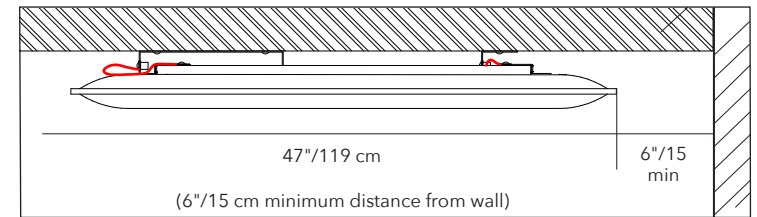

47" x 47" FLAT CEILING - COMPLETE KIT

QUICK SHIP	COLOR	PART #	QUICK SHIP	COLOR	PART #
	WHITE	40025532		CHARCOAL GRAY	40025536
	SILVER GRAY	40025533		SLATE BLUE	40025562
EXT. LEAD TIME	COLOR	PART #	EXT. LEAD TIME	COLOR	PART #
	COOL WHITE	40025534		RUSTIC BRICK	40025585
	BEIGE	40025539		OLIVE GREEN	40025541
	SUN YELLOW	40025540		DARK TEAL	40025542
	CARROT ORANGE	40025537		DOVE GRAY	40025535
	RED	40025538		BLACK	40025796

Kit includes: 1 Panel, 1 Hanging Frame, 4 Cables, and Ceiling Plates

EXTENDED LEAD TIME COLORS REQUIRE:
• LEAD TIME UP TO 10-12 WEEKS

Call your local representative for stock levels and availability

PANELS AVAILABLE IN SPECIAL ORDER COLORS. PLEASE REFER TO THE COLOR OPTIONS ON PAGES 6, 7 & 8. SPECIAL ORDER COLORS REQUIRE:

- MINIMUM ORDER QUANTITY 18 PER COLOR
- LEAD TIME UP TO 14-16 WEEKS
- +10% CUSTOM SERVICE FEE