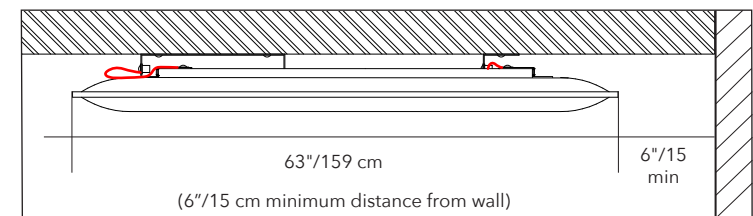

PANELS AVAILABLE IN SPECIAL ORDER COLORS. PLEASE REFER TO THE COLOR OPTIONS ON PAGES 6, 7 & 8. SPECIAL ORDER COLORS REQUIRE:

- MINIMUM ORDER QUANTITY 50 PER COLOR
- LEAD TIME UP TO 14-16 WEEKS
- +10% CUSTOM SERVICE FEE