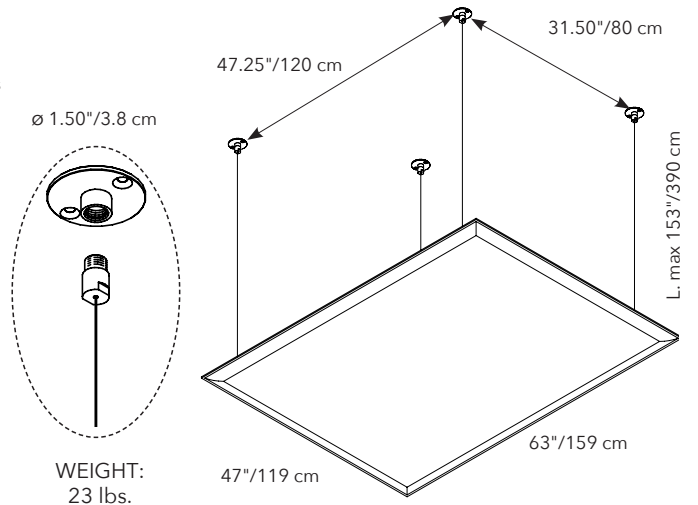

ø 1.50"/3.8 cm

WEIGHT:  
12 lbs.

23.5"/59 cm      47"/119 cm

**MINIMUM DROP FROM CEILING: 3.5"/9 cm**

WEIGHT:  
23 lbs.

**MINIMUM DROP FROM CEILING: 3.5"/9 cm**