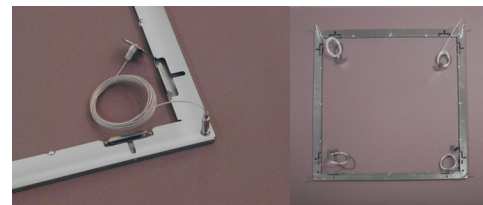

ø 1.50"/3.8 cm

WEIGHT:  
15 lbs.

23.5"/59 cm      63"/159 cm

**MINIMUM DROP FROM CEILING: 3.5"/9 cm**