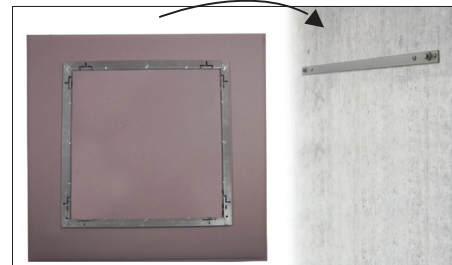

47" x 47" WALL MOUNTED - COMPLETE KIT

QUICK SHIP	COLOR	PART #	QUICK SHIP	COLOR	PART #
	WHITE	40025052		CHARCOAL GRAY	40025099
	SILVER GRAY	40025057		SLATE BLUE	40025321

EXT. LEAD TIME	COLOR	PART #	EXT. LEAD TIME	COLOR	PART #
	COOL WHITE	40025323		RUSTIC BRICK	40025320
	BEIGE	40025325		OLIVE GREEN	40025328
	SUN YELLOW	40025327		DARK TEAL	40025322
	CARROT ORANGE	40025324		DOVE GRAY	40025062
	RED	40025326		BLACK	40025821

Kit includes: 1 Panel, 1 Mounting Frame, and 1 Wall Bracket

EXTENDED LEAD TIME COLORS REQUIRE:
• LEAD TIME UP TO 10-12 WEEKS

Call your local representative for stock levels and availability

PANELS AVAILABLE IN SPECIAL ORDER COLORS. PLEASE REFER TO THE COLOR OPTIONS ON PAGES 6, 7 & 8. SPECIAL ORDER COLORS REQUIRE:

- MINIMUM ORDER QUANTITY 18 PER COLOR
- LEAD TIME UP TO 14-16 WEEKS
- +10% CUSTOM SERVICE FEE