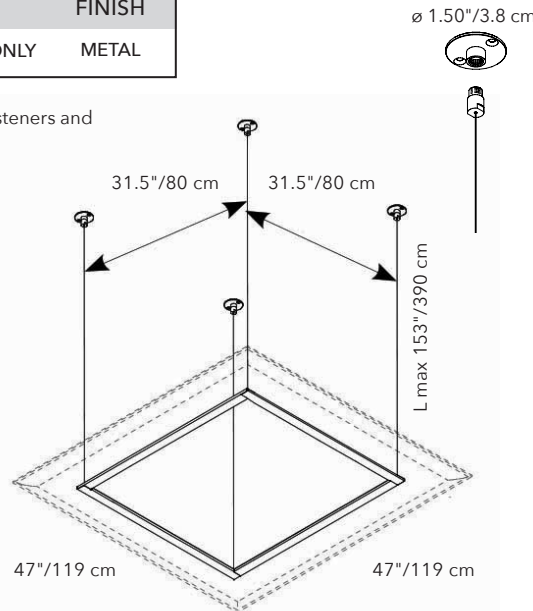

**47"x 63" SIC**

- PANEL ONLY

47"/119 cm

63"/159 cm

**47"x 63" PROUST**

- PANEL ONLY

47"/119 cm

63"/159 cm

## WALL MOUNTING BRACKETS - PAIR

PANEL SIZE	PART #	QTY	FINISH
FITS ALL SIZES	40025090	1 PAIR	MATTE WHITE
PANEL SIZE	PART #	QTY	FINISH
FITS ALL SIZES	40025091	1 PAIR	SATIN NICKEL

SNOWSOUND ART panels only require 1 pair brackets  
47"x47" (119 cm x 119 cm) & 47"x 63" (119 cm x 159 cm)

## WALL MOUNTING HANGERS - PAIR

PANEL SIZE	PART #	QTY	FINISH
FITS ALL SIZES	40025586	1 PAIR	MATTE WHITE

(Wall mounting screws not included).

\* Panels sold separately - Please choose Panel colors on page 126, 127 and 128.

## 47"x 47" CEILING SUSPENSION - COMPLETE KIT

PANEL SIZE	PART #	QTY	FINISH
47" x 47"	40025233	HARDWARE ONLY	METAL

Kit includes: 1 hanging frame, 4 cables, panel fasteners and ceiling plates

NOTE: To specify panel separately refer to pages 126-128.