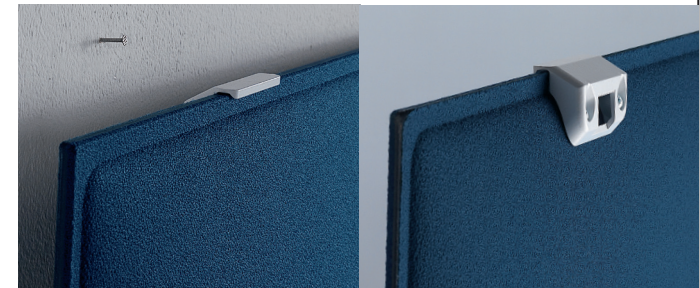

WALL MOUNTING HANGERS - PAIR

PANEL SIZE	PART #	QTY	FINISH
FITS ALL SIZES	40025586	1 PAIR	MATTE WHITE

(Wall mounting screws not included).

* Panels sold separately - Please choose Panel colors on page 126, 127 and 128.