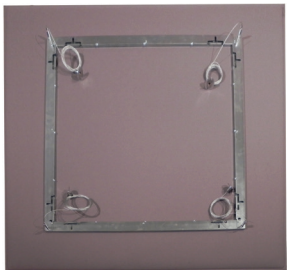

## WALL MOUNTING BRACKETS - PAIR

PANEL SIZE	PART #	QTY	FINISH
FITS ALL SIZES	40025090	1 PAIR	MATTE WHITE
PANEL SIZE	PART #	QTY	FINISH
FITS ALL SIZES	40025091	1 PAIR	SATIN NICKEL

SNOWSOUND ART panels only require 1 pair brackets  
47"x47" (119 cm x 119 cm) & 47"x 63" (119 cm x 159 cm)

## WALL MOUNTING HANGERS - PAIR

PANEL SIZE	PART #	QTY	FINISH
FITS ALL SIZES	40025586	1 PAIR	MATTE WHITE

(Wall mounting screws not included).

\* Panels sold separately - Please choose Panel colors on page 126, 127 and 128.

## 47"x 47" CEILING SUSPENSION - COMPLETE KIT

PANEL SIZE	PART #	QTY	FINISH
47" x 47"	40025233	HARDWARE ONLY	METAL

Kit includes: 1 hanging frame, 4 cables, panel fasteners and ceiling plates

NOTE: To specify panel separately refer to pages 126-128.