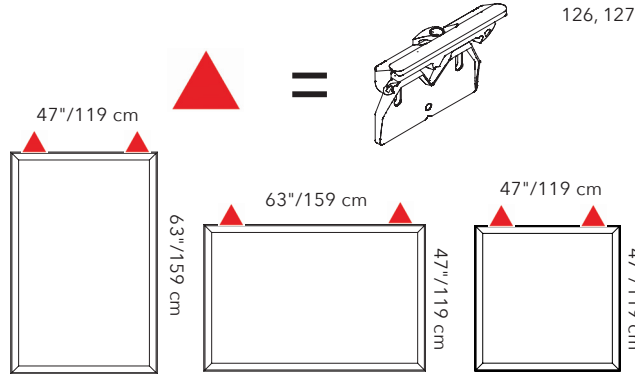

Wall mounting brackets and ceiling suspension brackets kit are sold separately. Please refer to pg. 130

**23.5"x 30" OLLO**

- PANEL ONLY

23.5"/59 cm

30"/75 cm

**23.5"x 23.5" RIMATARA**

- PANEL ONLY

23.5"/59 cm

**47"x 63" SIC**

- PANEL ONLY

47"/119 cm

63"/159 cm

**47"x 63" PROUST**

- PANEL ONLY

47"/119 cm

63"/159 cm

## WALL MOUNTING BRACKETS - PAIR

PANEL SIZE	PART #	QTY	FINISH
FITS ALL SIZES	40025090	1 PAIR	MATTE WHITE
PANEL SIZE	PART #	QTY	FINISH
FITS ALL SIZES	40025091	1 PAIR	SATIN NICKEL

SNOWSOUND ART panels only require 1 pair brackets  
47"x47" (119 cm x 119 cm) & 47"x 63" (119 cm x 159 cm)