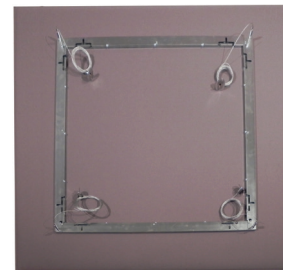

Wall mounting brackets and ceiling suspension brackets kit are sold separately. Please refer to pg. 130

**23.5"x 30" OLLO**

- PANEL ONLY

23.5"/59 cm

30"/75 cm

**23.5"x 23.5" RIMATARA**

- PANEL ONLY

23.5"/59 cm

## WALL MOUNTING HANGERS - PAIR

PANEL SIZE	PART #	QTY	FINISH
FITS ALL SIZES	40025586	1 PAIR	MATTE WHITE

(Wall mounting screws not included).

\* Panels sold separately - Please choose Panel colors on page 126, 127 and 128.

## 47"x 47" CEILING SUSPENSION - COMPLETE KIT

PANEL SIZE	PART #	QTY	FINISH
47" x 47"	40025233	HARDWARE ONLY	METAL

Kit includes: 1 hanging frame, 4 cables, panel fasteners and ceiling plates

NOTE: To specify panel separately refer to pages 126-128.

## 47"x 63" CEILING SUSPENSION - COMPLETE KIT

PANEL SIZE	PART #	QTY	FINISH
47" x 63"	40025234	HARDWARE ONLY	METAL

Kit includes: 1 hanging frame, 4 cables, panel fasteners and ceiling plates

NOTE: To specify panel separately refer to pages 126-128.