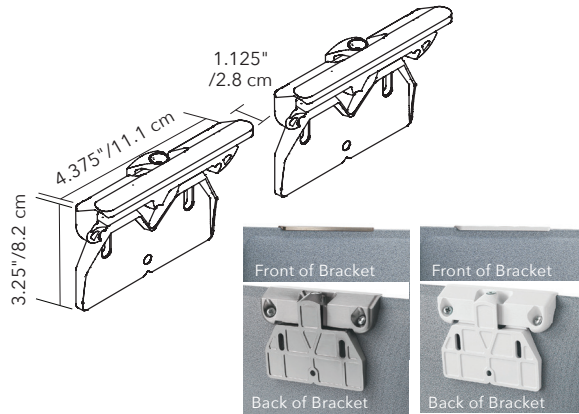

## WALL MOUNTING BRACKETS - PAIR

PANEL SIZE	PART #	QTY	FINISH
FITS ALL SIZES	40025090	1 PAIR	MATTE WHITE
PANEL SIZE	PART #	QTY	FINISH
FITS ALL SIZES	40025091	1 PAIR	SATIN NICKEL

SNOWSOUND ART panels only require 1 pair brackets  
47"x47" (119 cm x 119 cm) & 47"x 63" (119 cm x 159 cm)